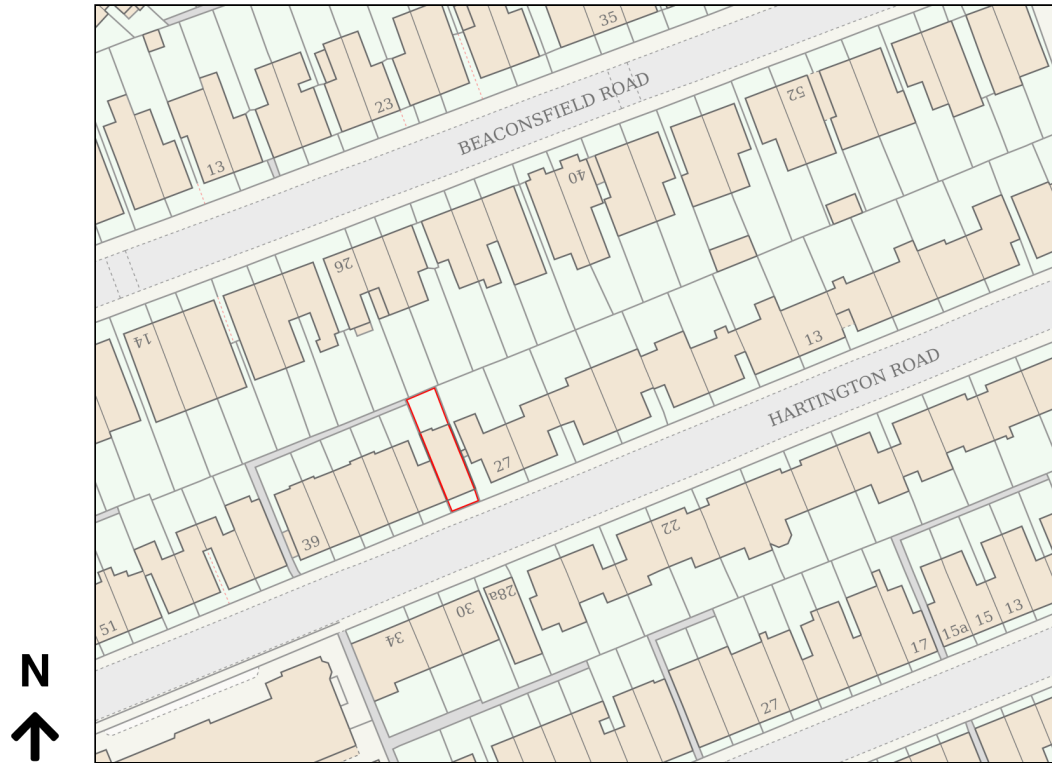

# Location Plan

Site Address: 29, Hartington Road, Twickenham, TW1 3EL

Date Produced: 03-Jul-2024

Scale: 1:1250 @A4

Planning Portal Reference: PP-13208271v1