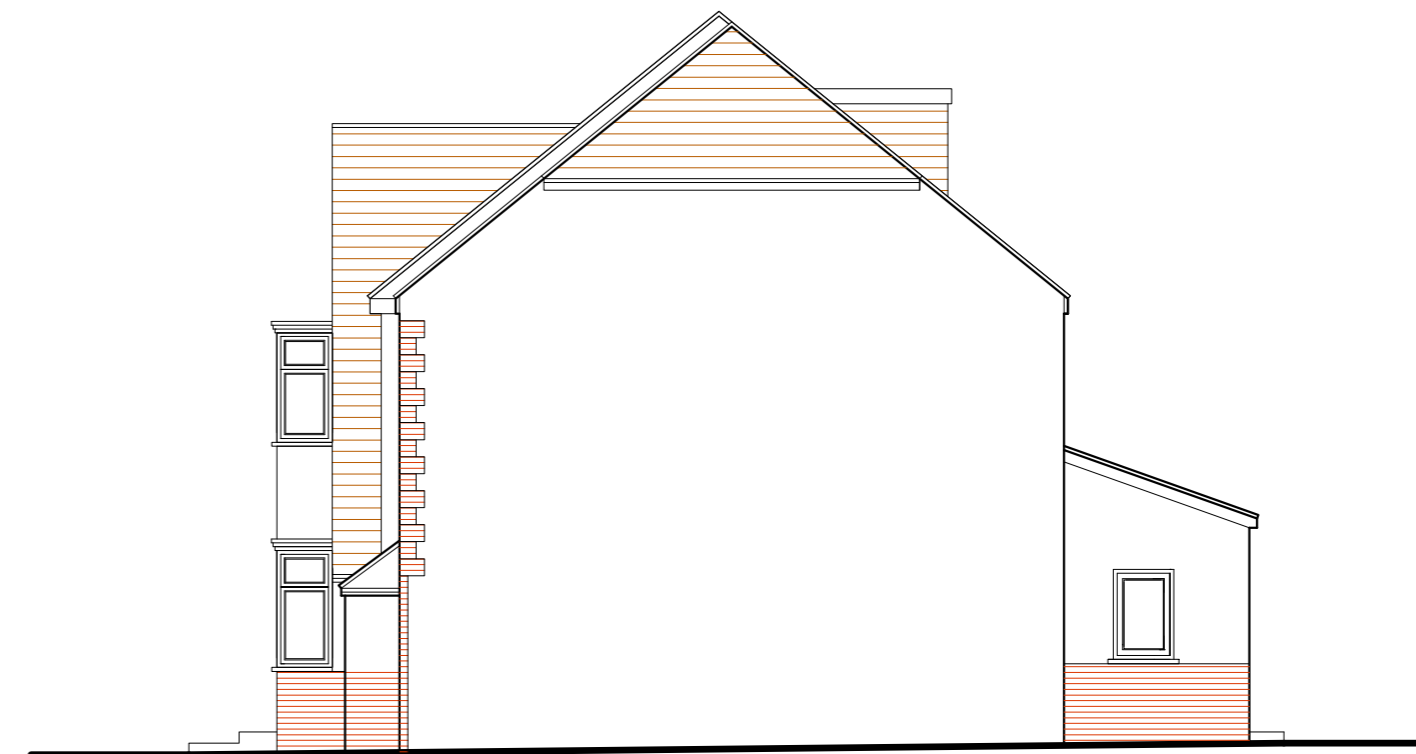

East Elevation

South Elevation

West Elevation

North Elevation

EXISTING ELEVATIONS

3 Wellesley Crescent, Twickenham, TW2 5RT

THE GILLETT MACLEOD PARTNERSHIP
Chartered Architects & Town Planning Consultants
1 High Road Old Eastcote Pinner Middlesex HA5 2EW tel. 0208 868 1333

Drg. No. 24/3634/05
Scale 1:100
Date 16/06/24
Drawn by KH

REVISION
(C) drawer