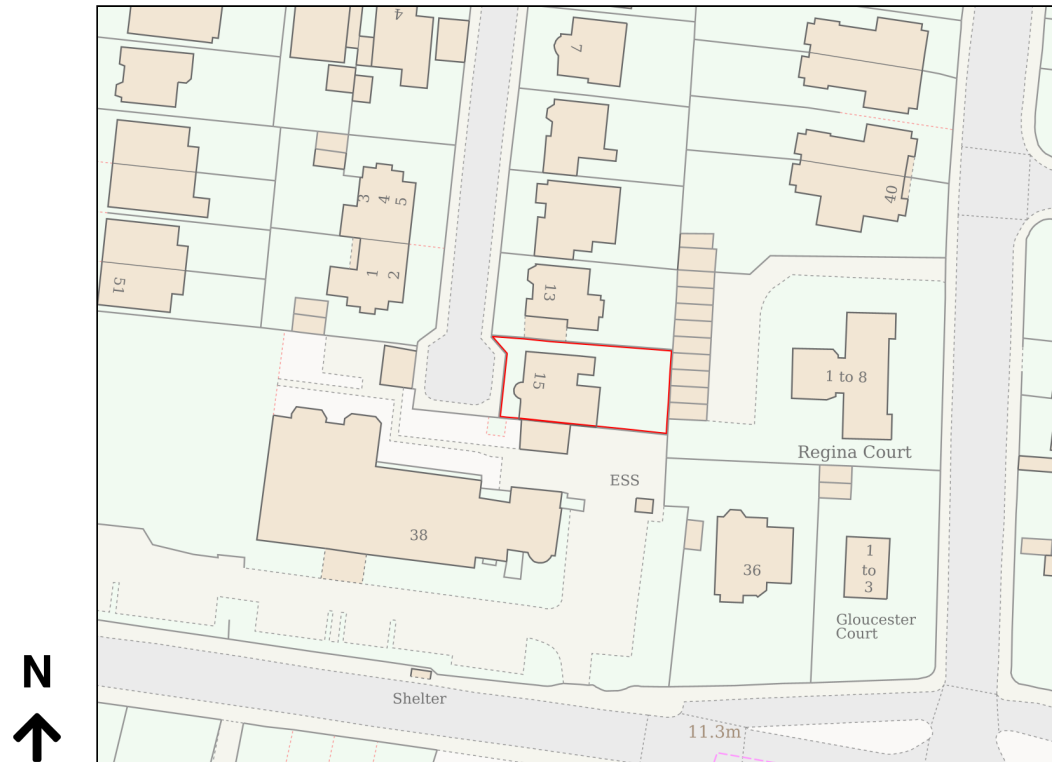

Location Plan

Site Address: 15, Kent Drive, Teddington, TW11 0PD

Date Produced: 05-Jul-2024

Scale: 1:1250 @A4

Planning Portal Reference: PP-13137460v1