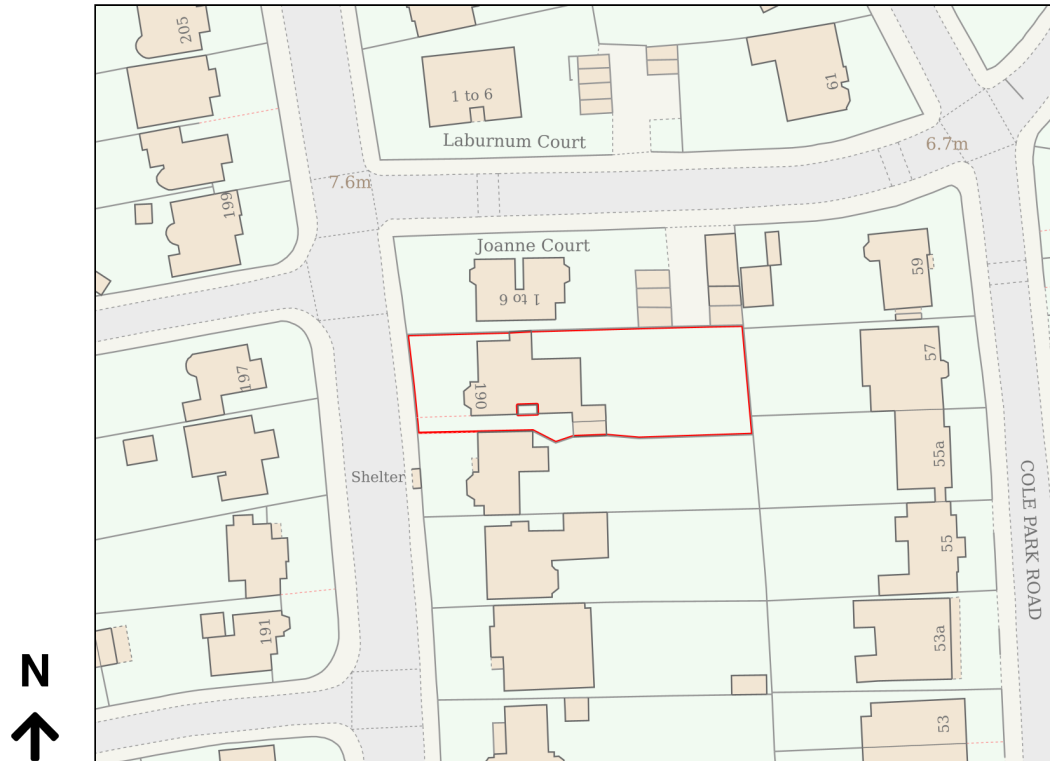

Location Plan

Site Address: 190, London Road, Twickenham, TW1 1EX

Date Produced: 05-Jul-2024

Scale: 1:1250 @A4

Planning Portal Reference: PP-13198290v1