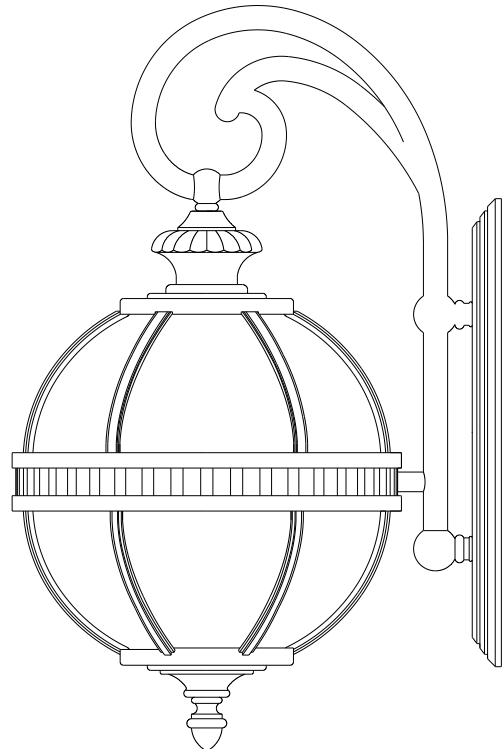

RANGE: KICHLER
STYLE: HALLERON 2LT WALL LANTERN

1. Item Code	KL/HALLERON/2S	23. Minimum Drop	n/a
2. Drawing No.	CPI51061 / KL49600	24. Maximum Drop	n/a
3. EAN/Barcode	-	25. Adjustable?	No
4. Tested?	No	26. Shade/Glass Material	Clear Seeded Glass
5. Final Sign-off Sample Done?	No	27. Shade Width (mm)	n/a
6. Category	Outdoor	28. Shade Height (mm)	n/a
7. Type	Wall Light	29. Shade Depth (mm)	n/a
8. Finish	Londonderry	30. Size of Back-Plate/Ceiling Rose (mm)	124 x 305
9. IP Rating	IP44	31. Main Material	Aluminium
10. Class	Class I	32. Power Cable Colour	Black
11. Voltage	240	33. Power Cable Length (mm)	200
12. Wattage (1)	60	34. Chain Length (mm)	n/a
13. Wattage (2)	n/a	35. Rod Length (mm)	n/a
14. Lamp Holder Type (1)	E14	36. PIR	No
15. Lamp Holder Type (2)	n/a	37. Switch Type and location	n/a
16. No. of Lamps	2	38. Connection Method	Terminal Box
17. Lamp Supplied	None	39. Plug Type	n/a
18. Dimmable?	Depends On Lamp	40. Plug Colour	n/a
19. Lumen Output	Depends On Lamp	41. Product Weight (kg)	3.6
20. Overall Width/Diameter (mm)	254	42. Carton Dimensions (mm)	-
21. Overall Height (mm)	489	43. Carton Weight (kg)	-
22. Overall Depth (mm)	318	44. Notes	-