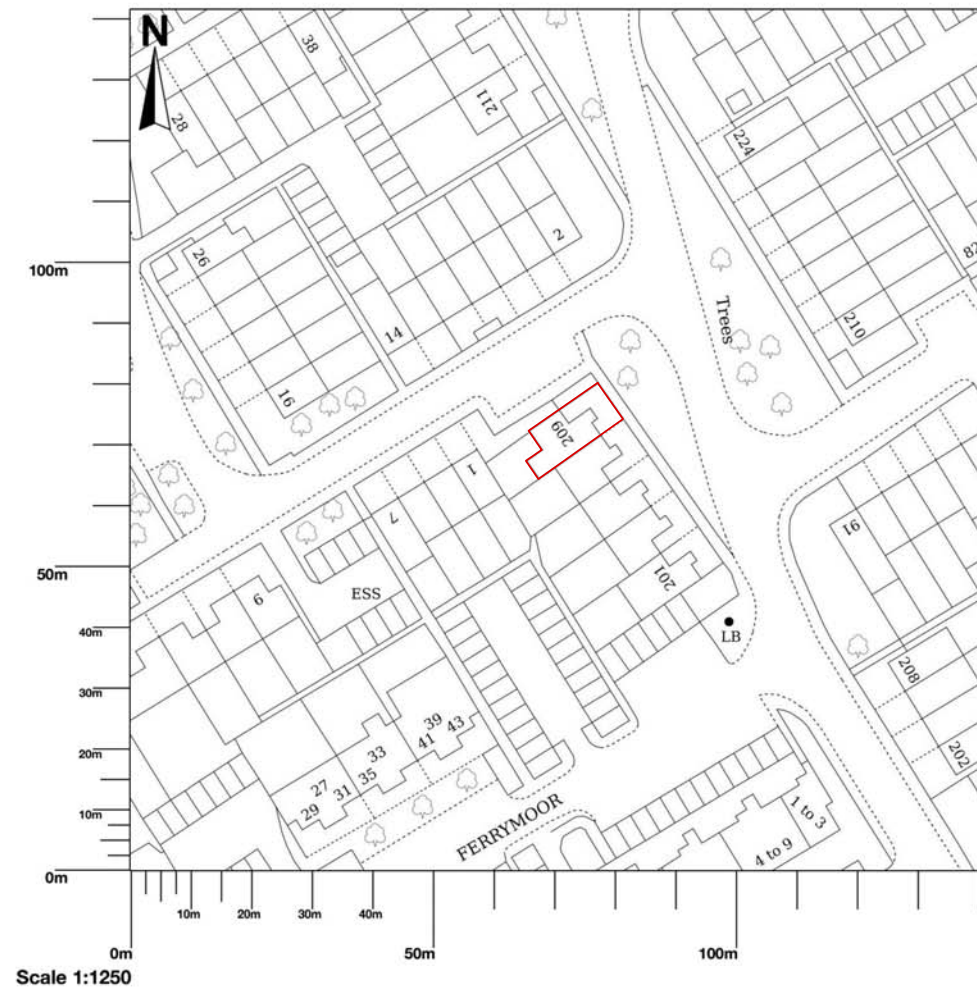

209 Ashburnham Road, Richmond, TW10 7SE

© Crown copyright and database rights 2024 OS 100054135. Map area bounded by: 516747,172203 516889,172345. Produced on 04 April 2024 from the OS National Geographic Database. Supplied by UKPlanningMaps.com. Unique plan reference: p2e/uk/1082244/1457028

Notes Please report any discrepancies on the drawing to LA immediately. Do not measure off the drawing. All dimensions to be checked on site.			Location London Atelier <i>Architecture, Interior, Museum and Exhibition Design</i> Studio 7 160 Barby Road London W10 6BS +44 (0) 20 3490 2140 info@londonatelier.com www.londonatelier.com		Drawing Status Certificate of Lawful Development	
					Project Title 209, Ashburnham Road, Ham, Richmond Upon Thames, TW10 7SE	
					Drawing Title Location Plan	
					Drawing No. LA132_000 Rev. PP0 Scale 1:1250 @A3 Date 09.07.2024	
Revision	Description	Date				
PPO	First Issue	dd/mm/yy				