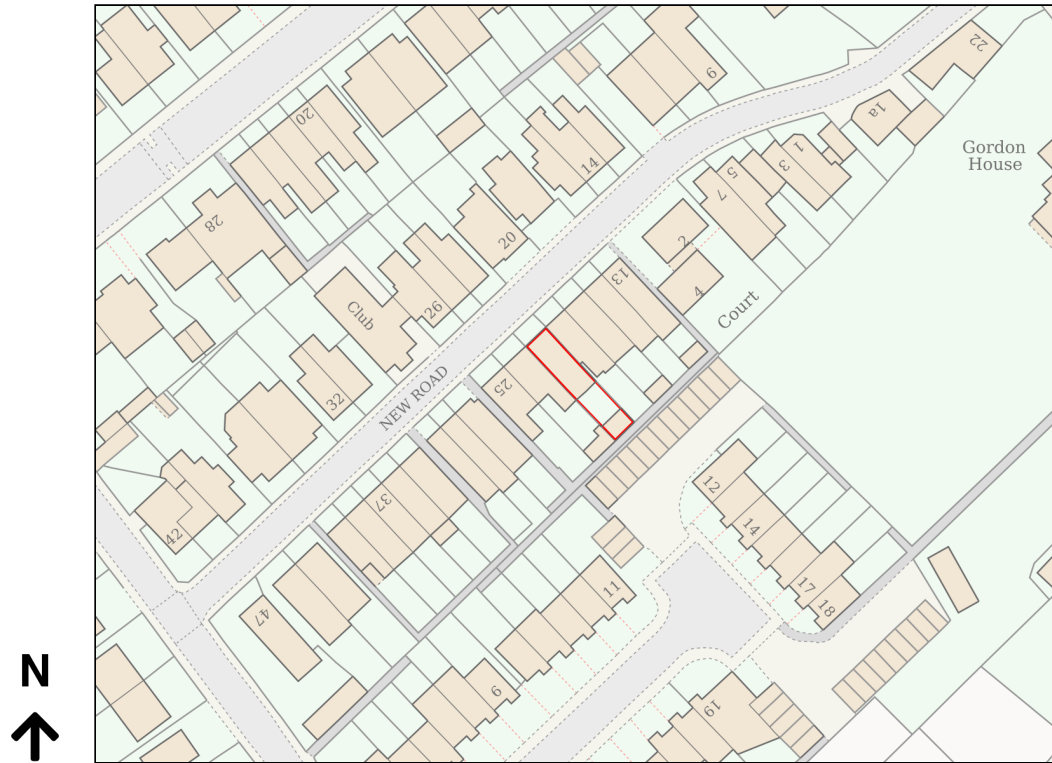

Location Plan

Site Address: 21, New Road, Ham, TW10 7HZ

Date Produced: 10-Jul-2024

Scale: 1:1250 @A4

Planning Portal Reference: PP-13179624v2