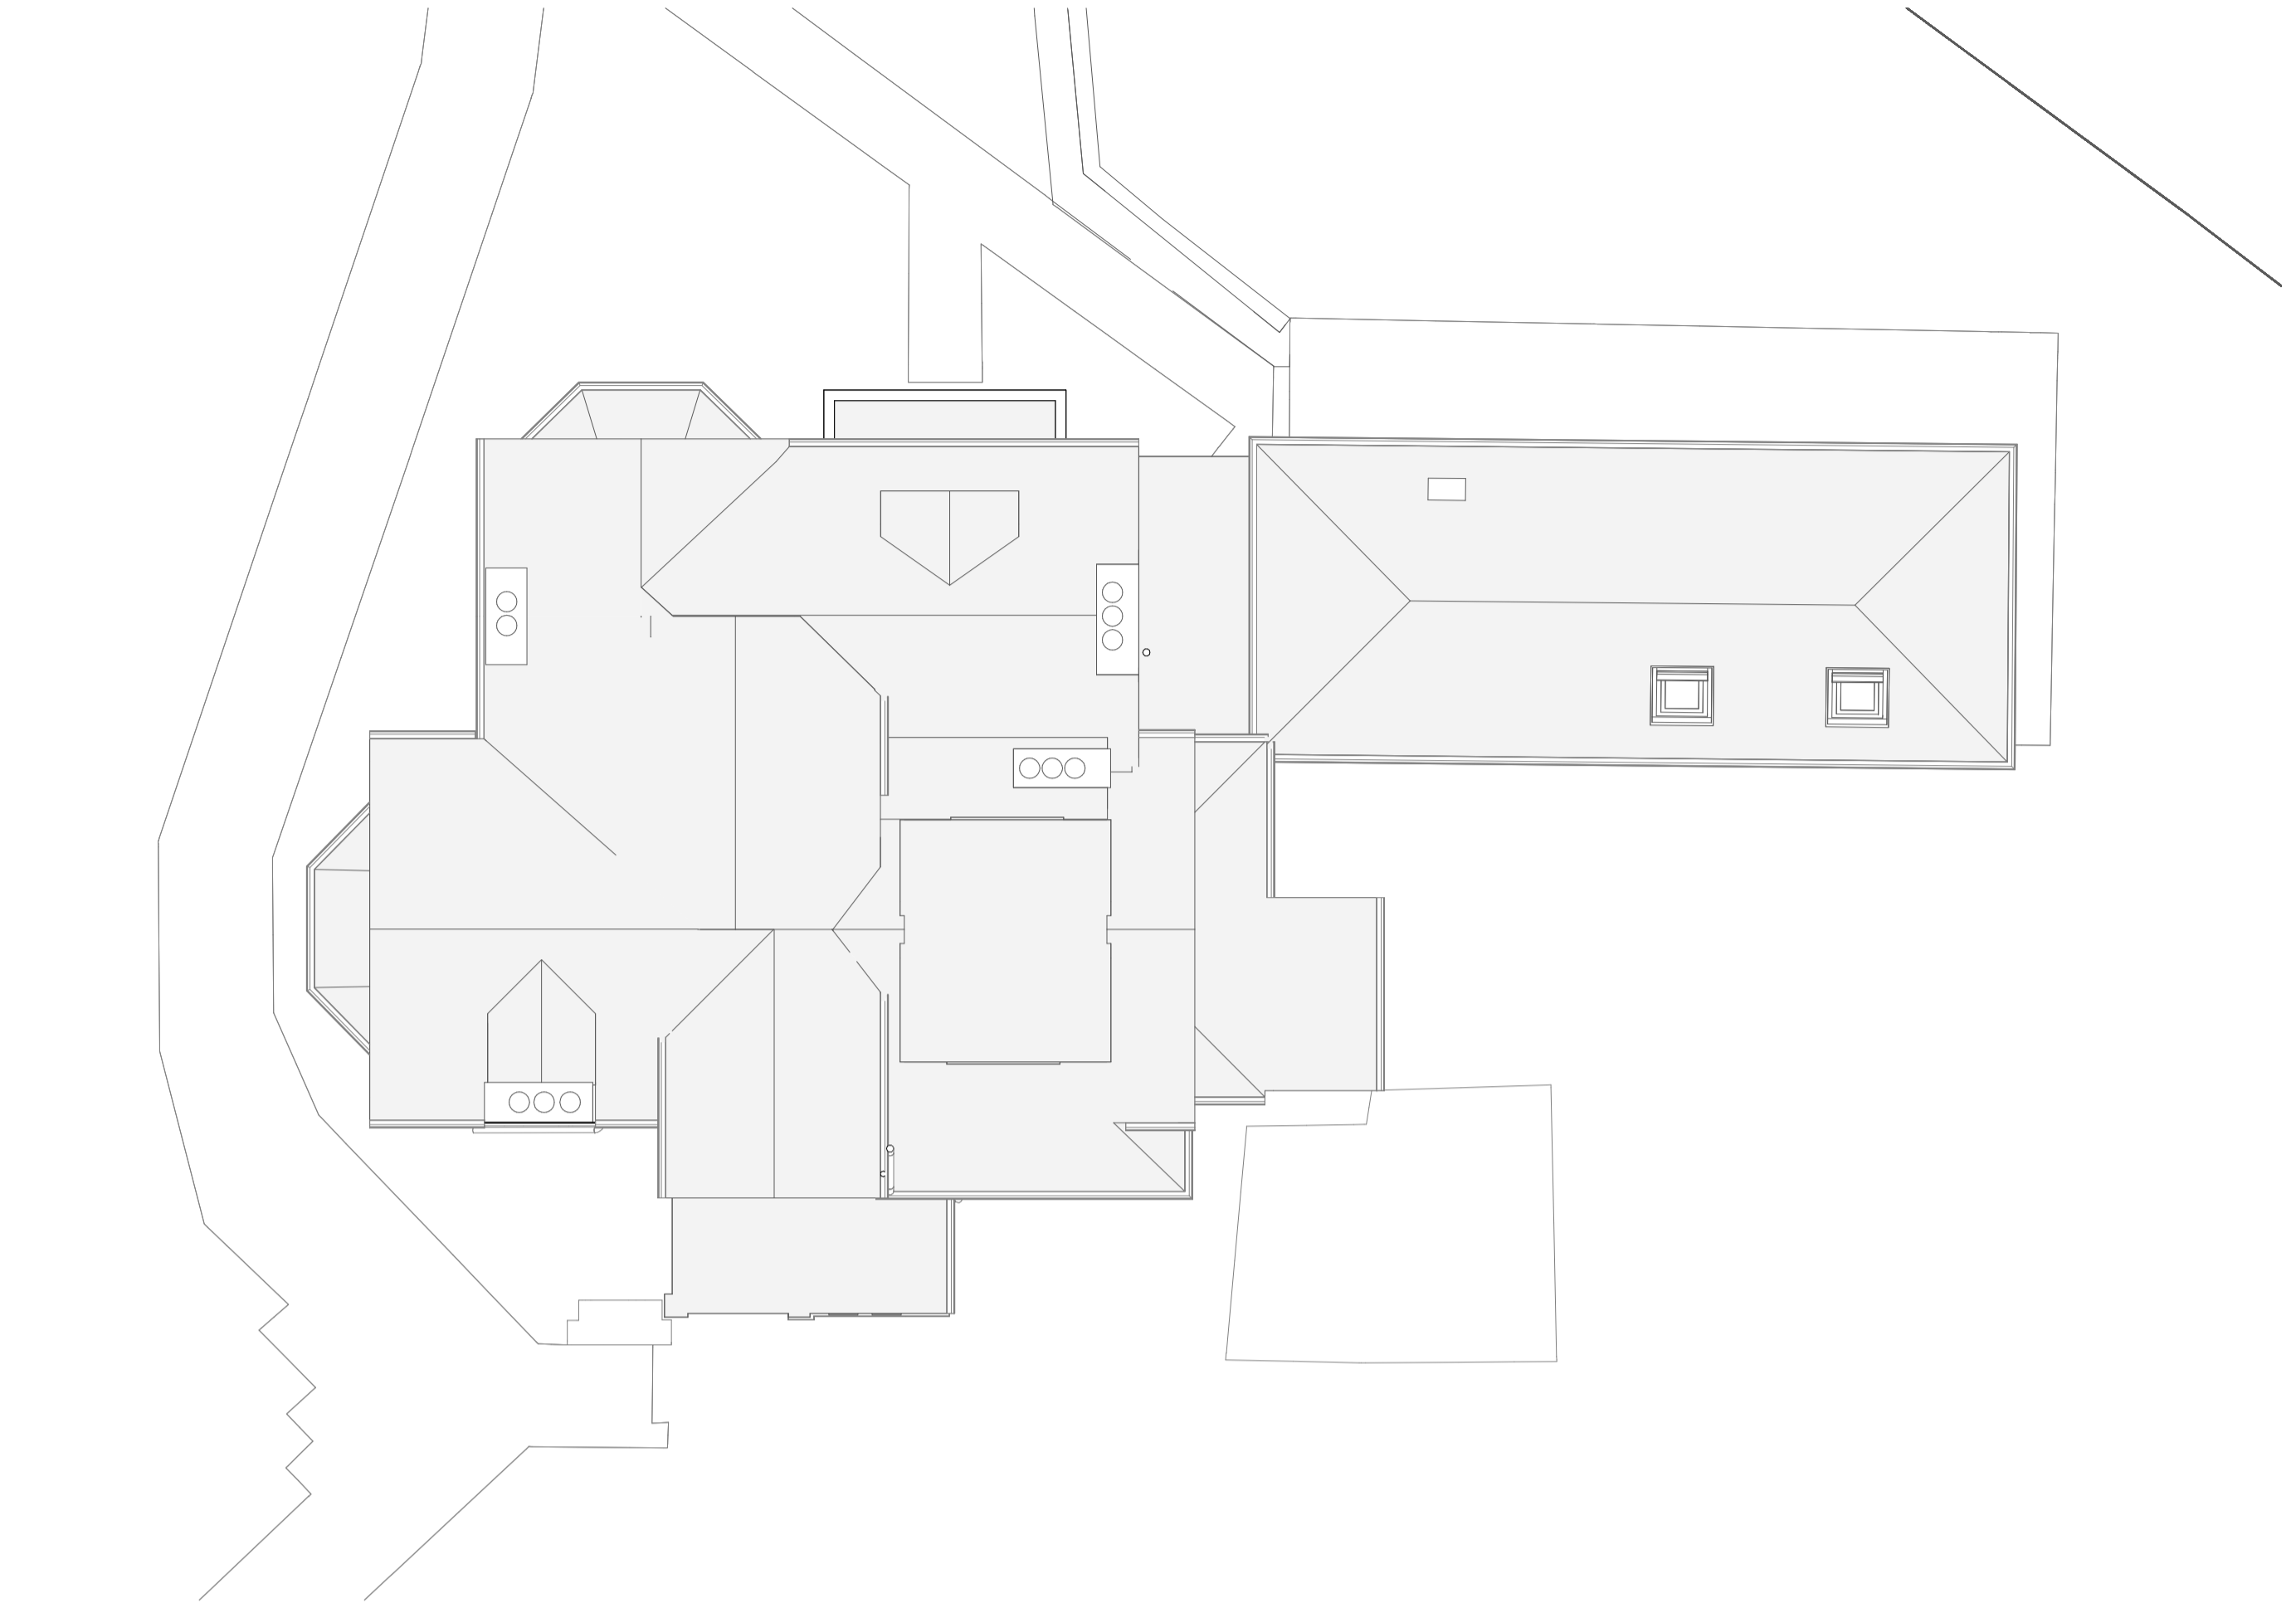

Existing GA Plan Legend

- EXISTING
- DEMOLITIONS

1 Roof
1:100

REV	DESCRIPTION	DATE

10 Architects
Richmond Place
15 Petersham Road
Richmond
TW10 6TP
info@iid.co.uk
020 3774 1000
www.iid.co.uk

CLIENT
Thomas's London Day Schools

PROJECT
Thomas's College - Red House

DRAWING TITLE
Red House - Existing Plans - Sheet 2

SCALE @ A1: As indicated

DRAWING NUMBER	REV
1714 IID PL XX DR A-1031	P04