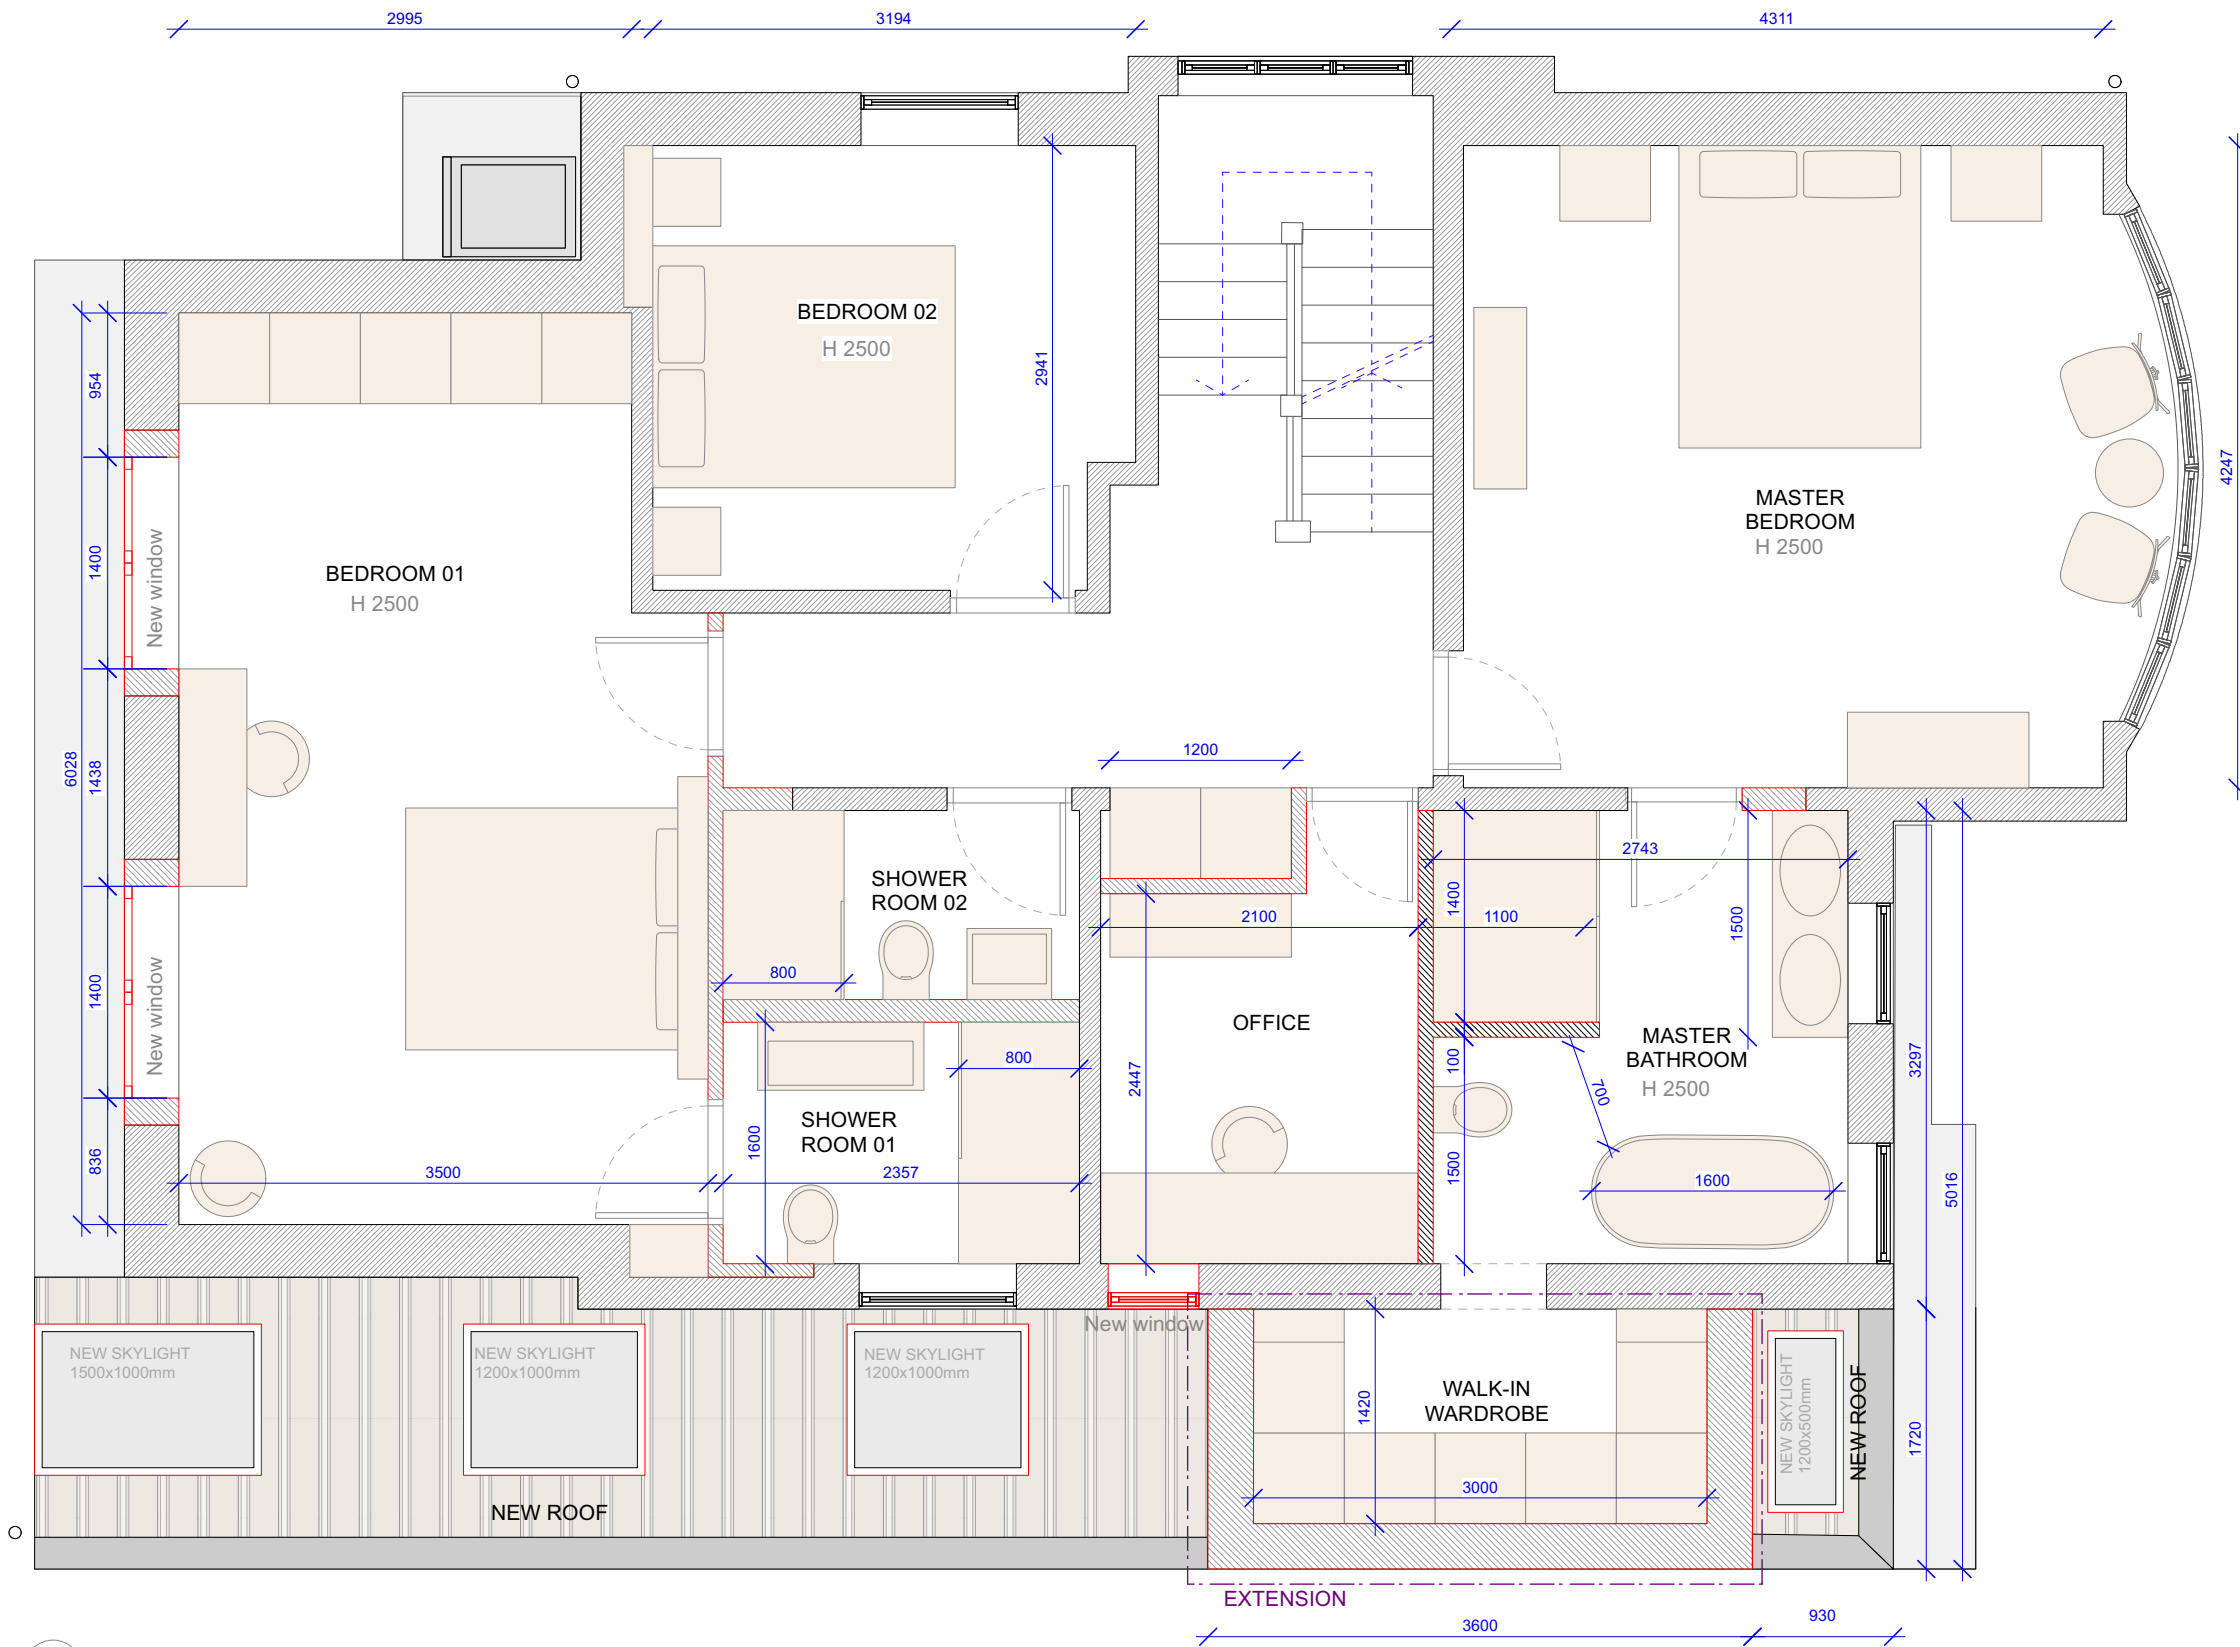

PROPOSAL

1 FIRST FLOOR PLAN
Scale: 1:50

ULLSWATER ROAD PROJECT

Project
11 Ullswater Road
London SW13 9PL

Title PROPOSAL | 05
FIRST FLOOR PLAN

Scale @ A3: 1:50 Date: 08-07-24
REV A

NB: All Dimensions must be checked and verified on site before commencing any work or producing construction drawings. The originator should be notified immediately of any discrepancy.