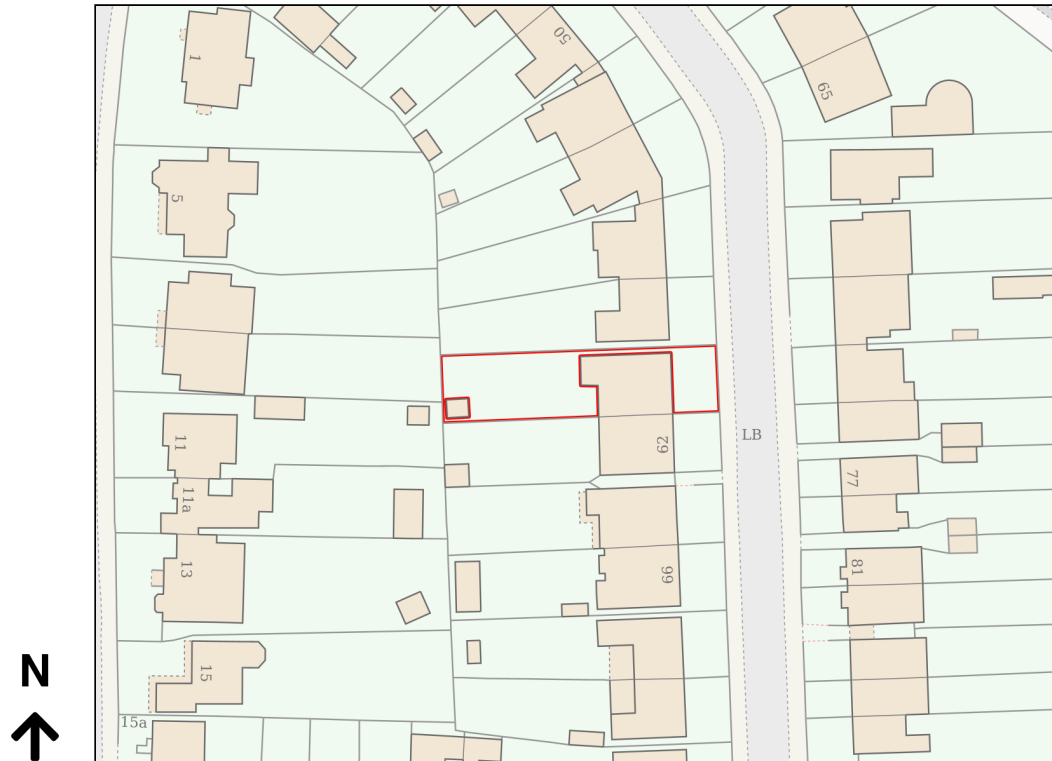

Location Plan

Site Address: 60, Clarence Road, Teddington, TW11 0BW

Date Produced: 13-Jul-2024

Scale: 1:1250 @A4

Planning Portal Reference: PP-13242200v1