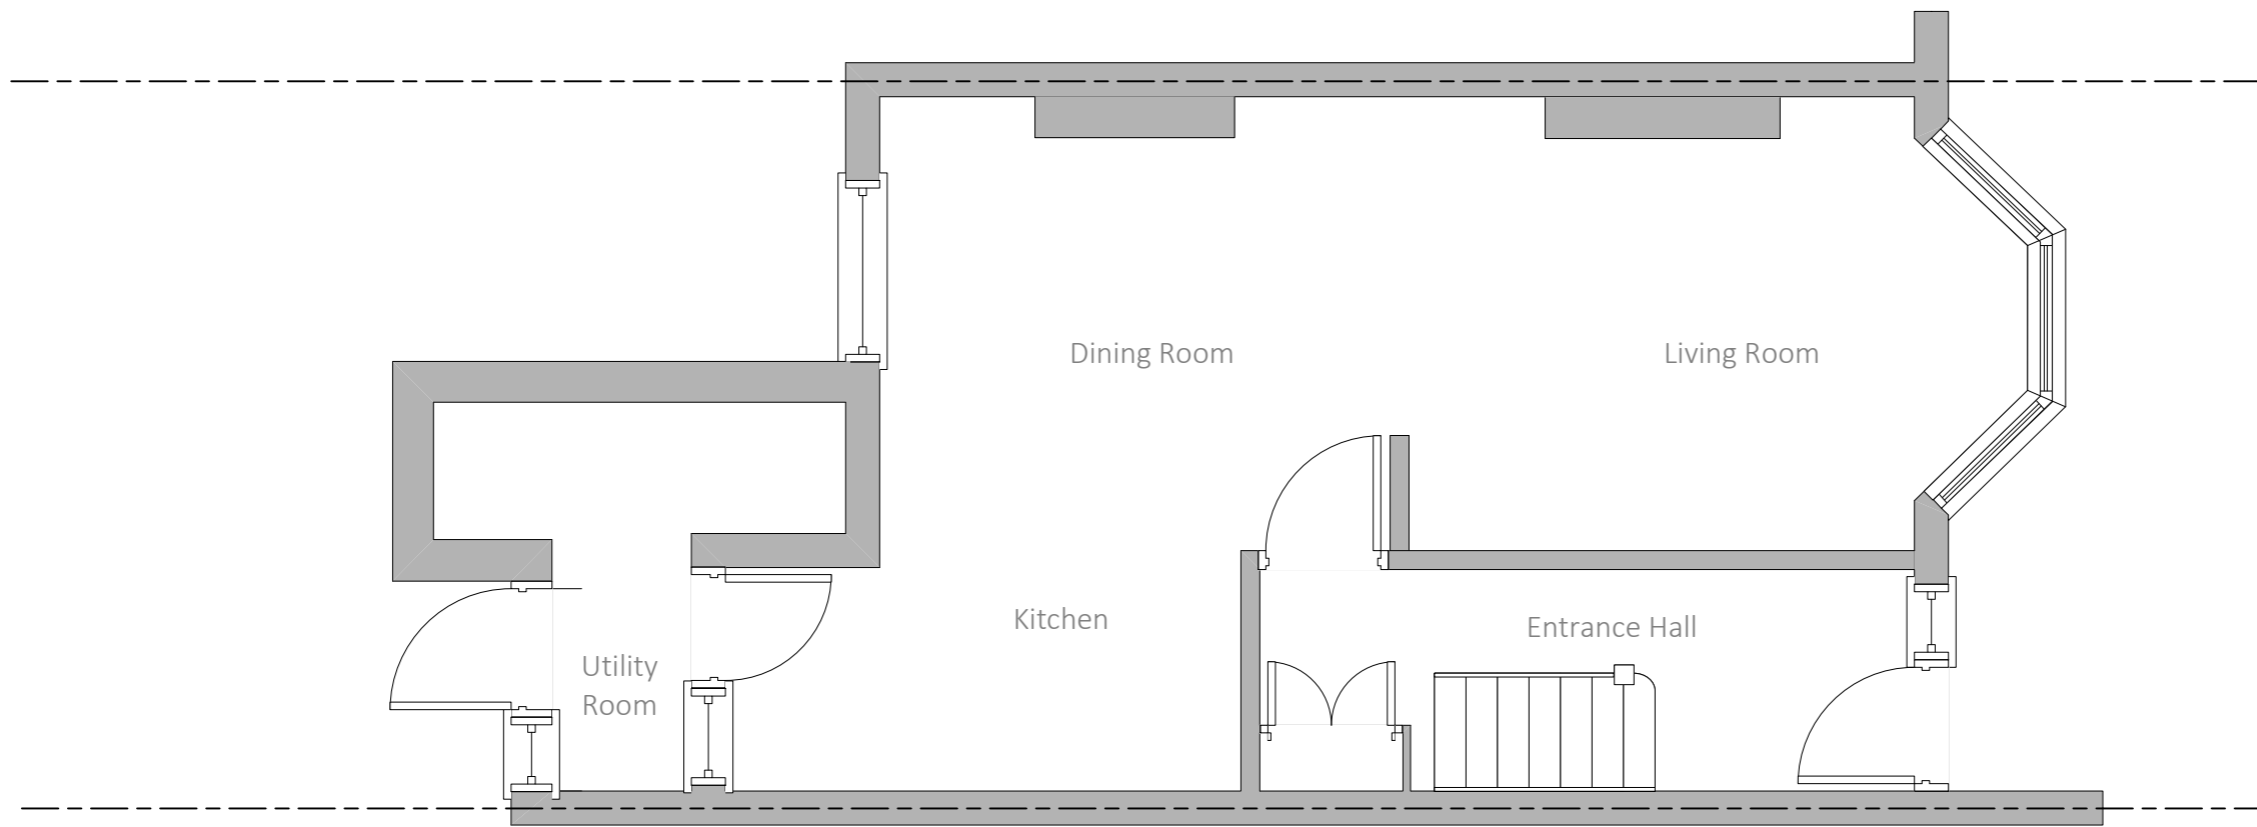

The Garden Studio
13 Creswick Road
London W3 9HG

12 Milton Road
East Sheen
London SW14 8JR

Project No.	SC/467
Scale	1:50 @ A3
Drawn by	SAC
Checked	

Revision	Description

Drawing Title

Existing Ground Floor Plan

Drawing No.

E104