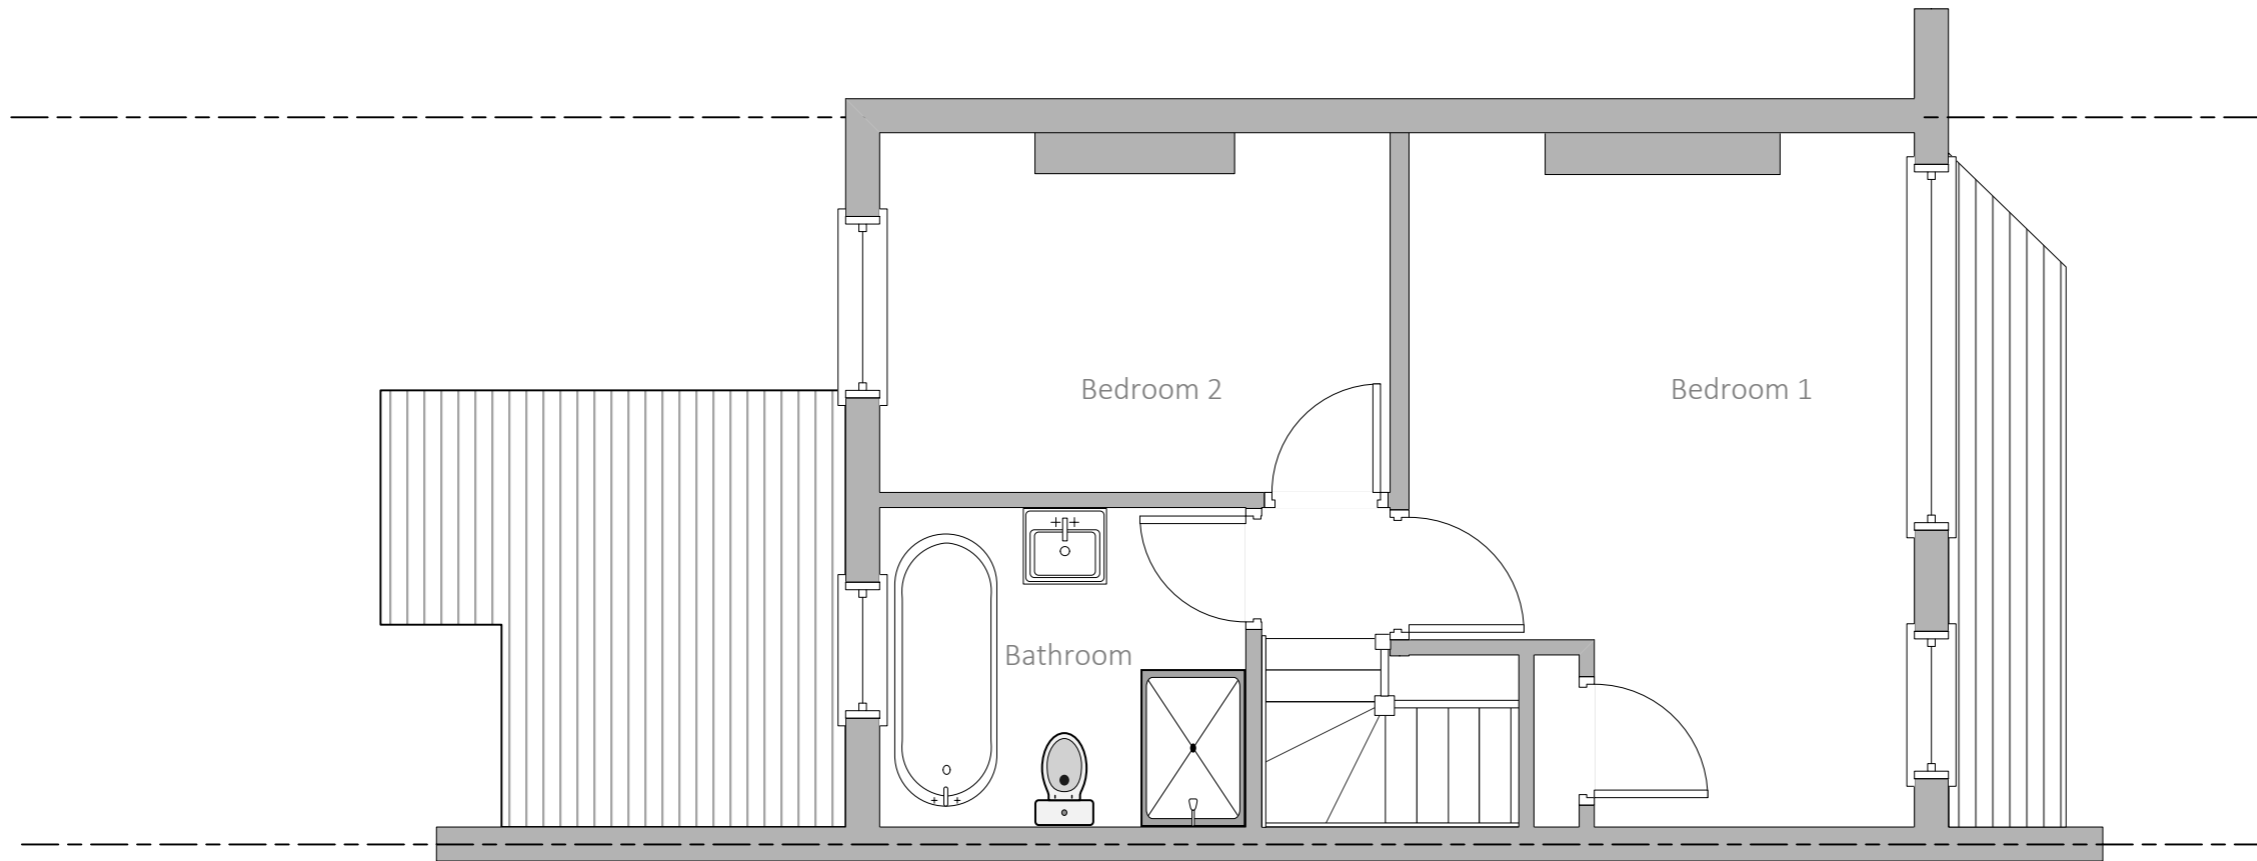

The Garden Studio
13 Creswick Road
London W3 9HG

12 Milton Road
East Sheen
London SW14 8JR

Project No.	SC/467
Scale	1:50 @ A3
Drawn by	SAC
Checked	

Revision	Description

Drawing Title

Existing First Floor Plan

Drawing No.

E105