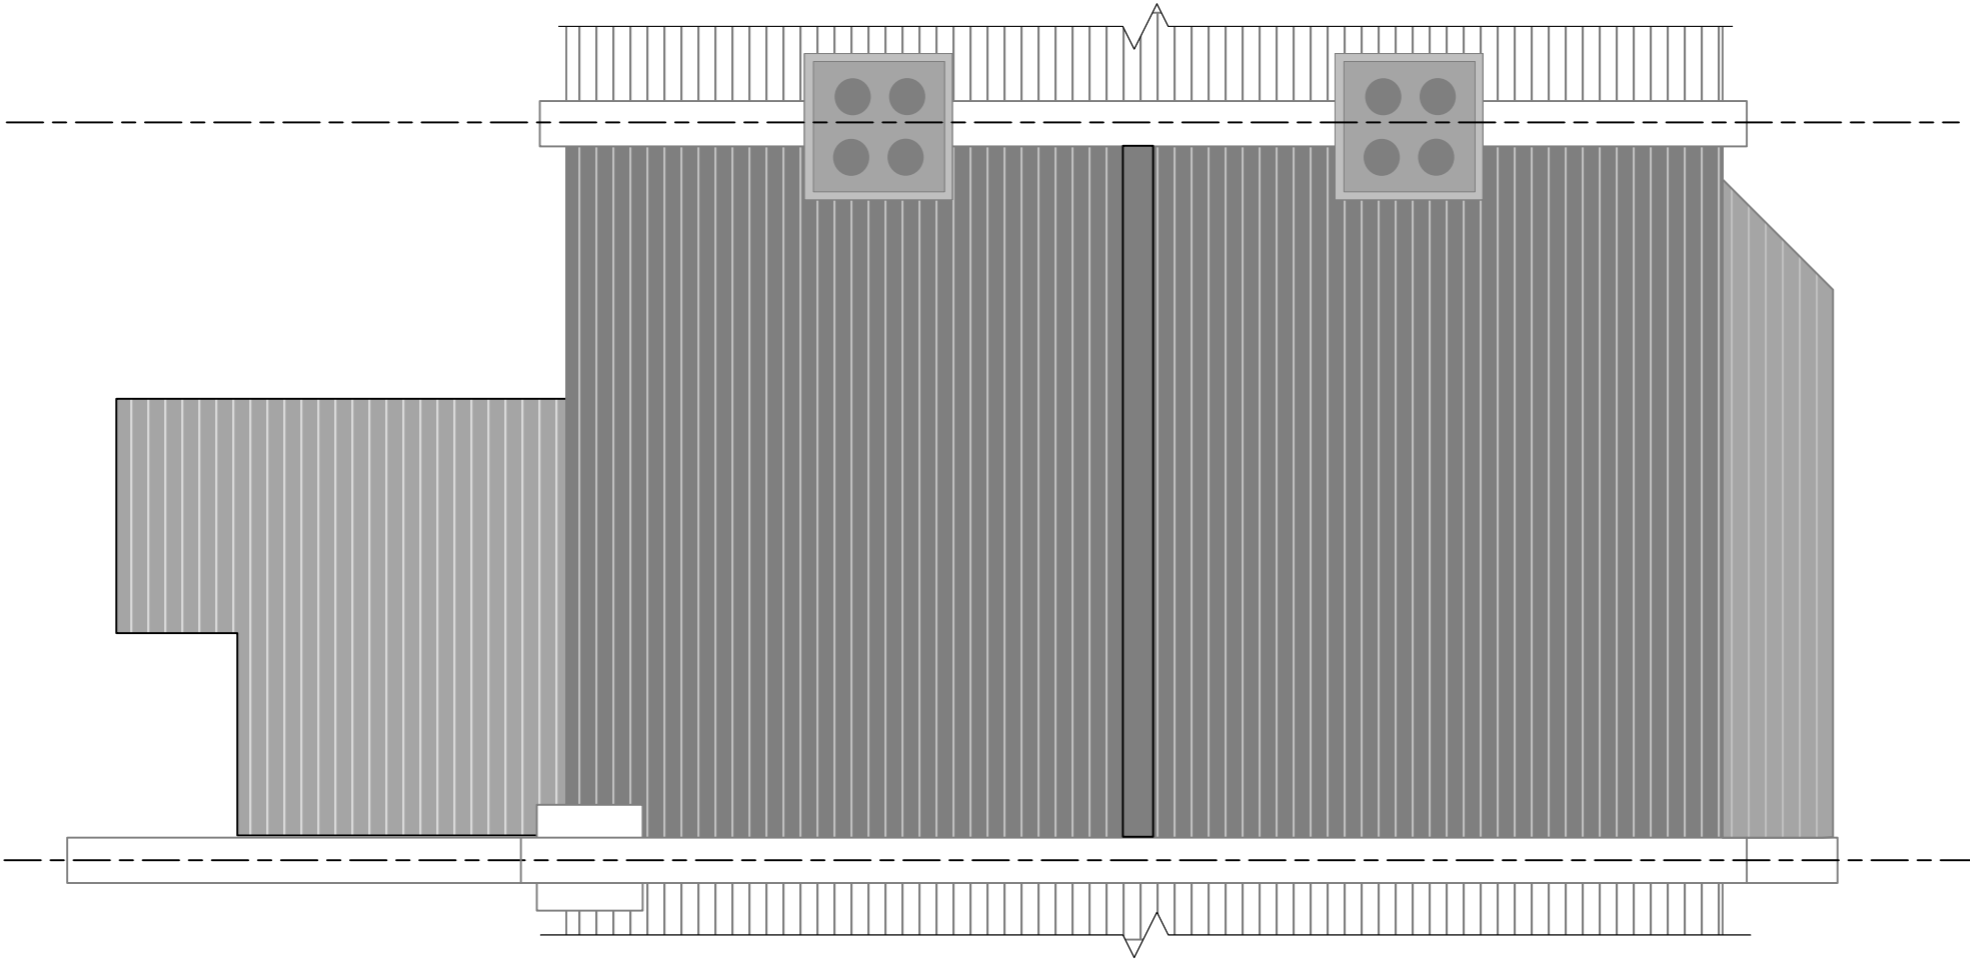

The Garden Studio
13 Creswick Road
London W3 9HG

12 Milton Road
East Sheen
London SW14 8JR

Project No.	SC/467
Scale	1:50 @ A3
Drawn by	SAC
Checked	

Revision	Description

Drawing Title
Existing Roof Plan

Drawing No.