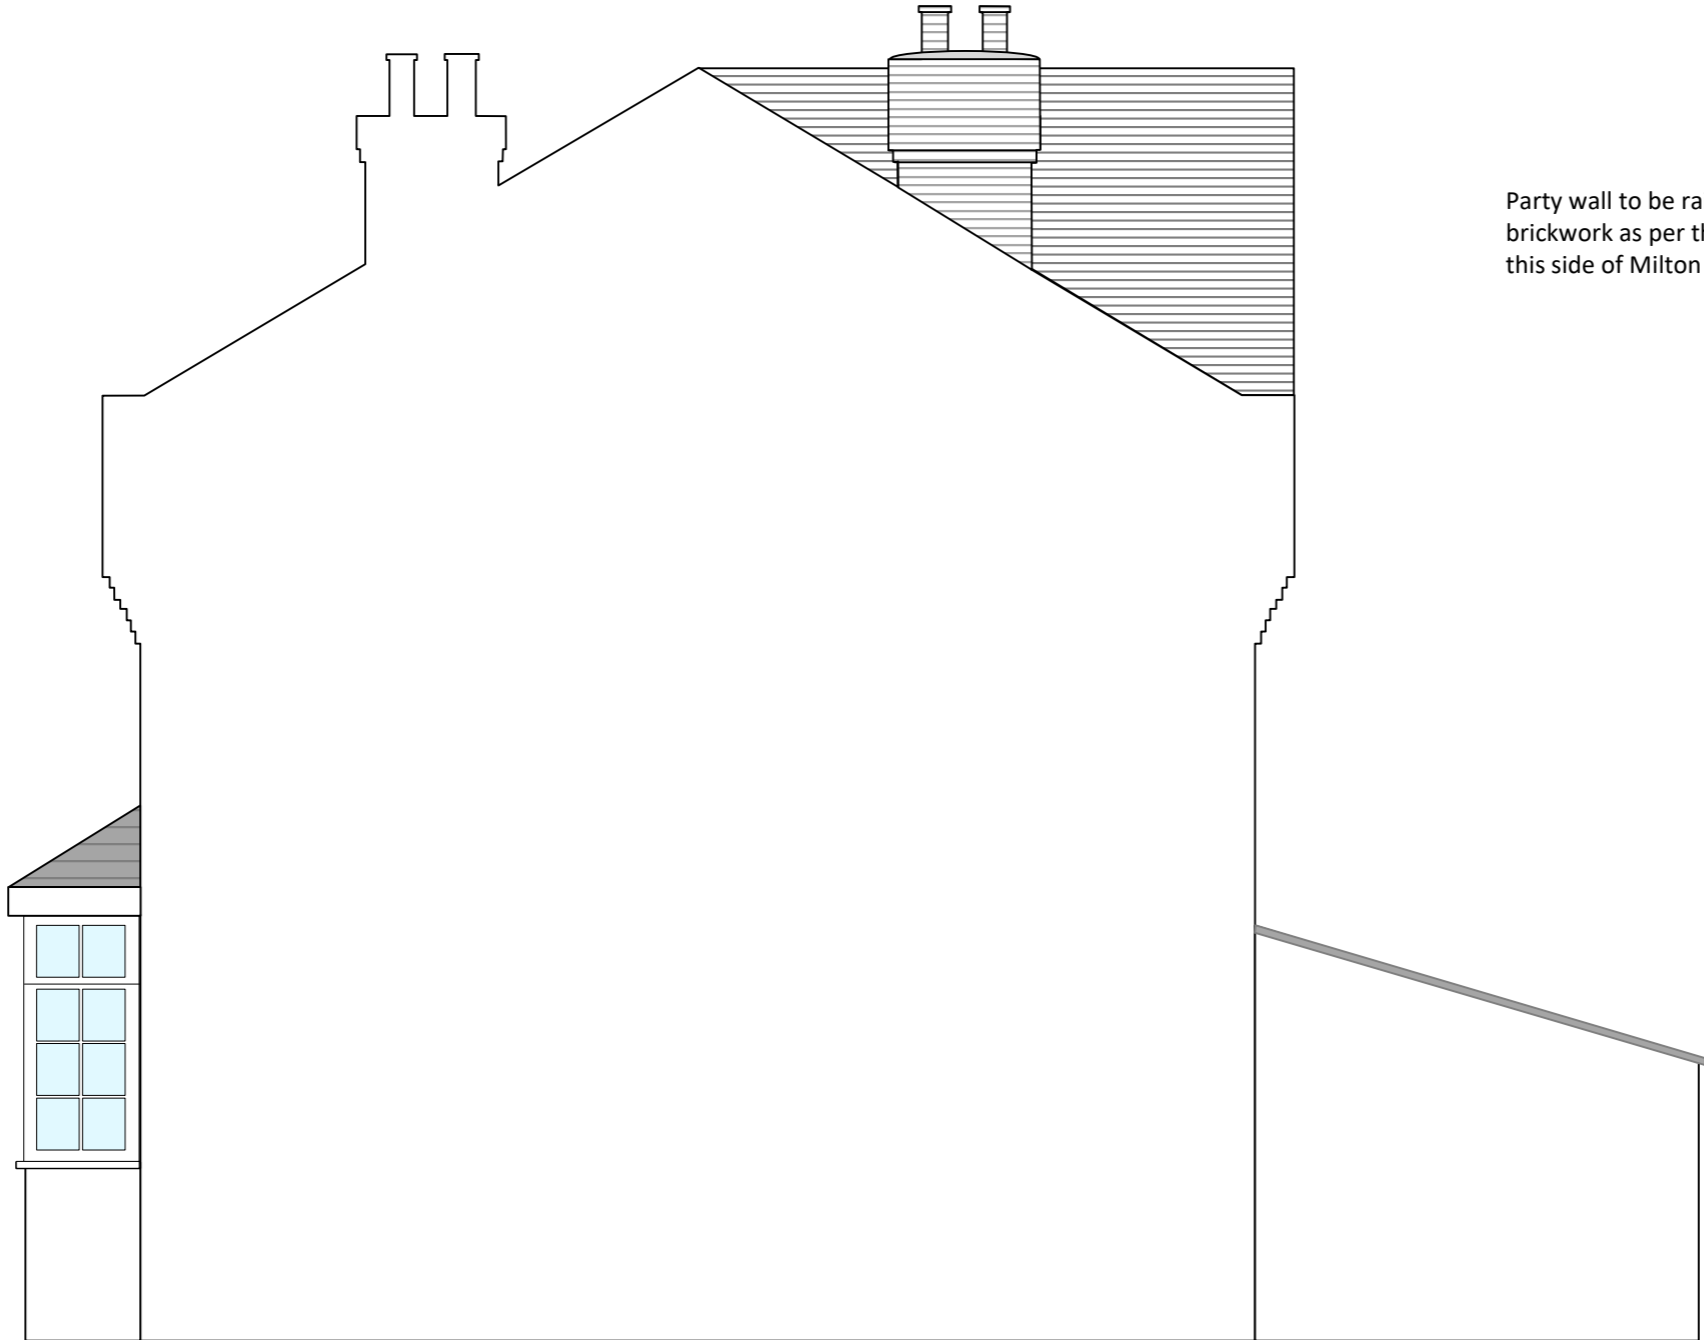

The Garden Studio  
13 Creswick Road  
London W3 9HG

Party wall to be raised in matching  
brickwork as per the other dormers on  
this side of Milton Road.

12 Milton Road  
East Sheen  
London SW14 8JR

Project No.	SC/467
Scale	1:50 @ A3
Drawn by	SAC
Checked	

Revision	Description

Drawing Title  
Proposed Side Elevation

Drawing No.

**E109**