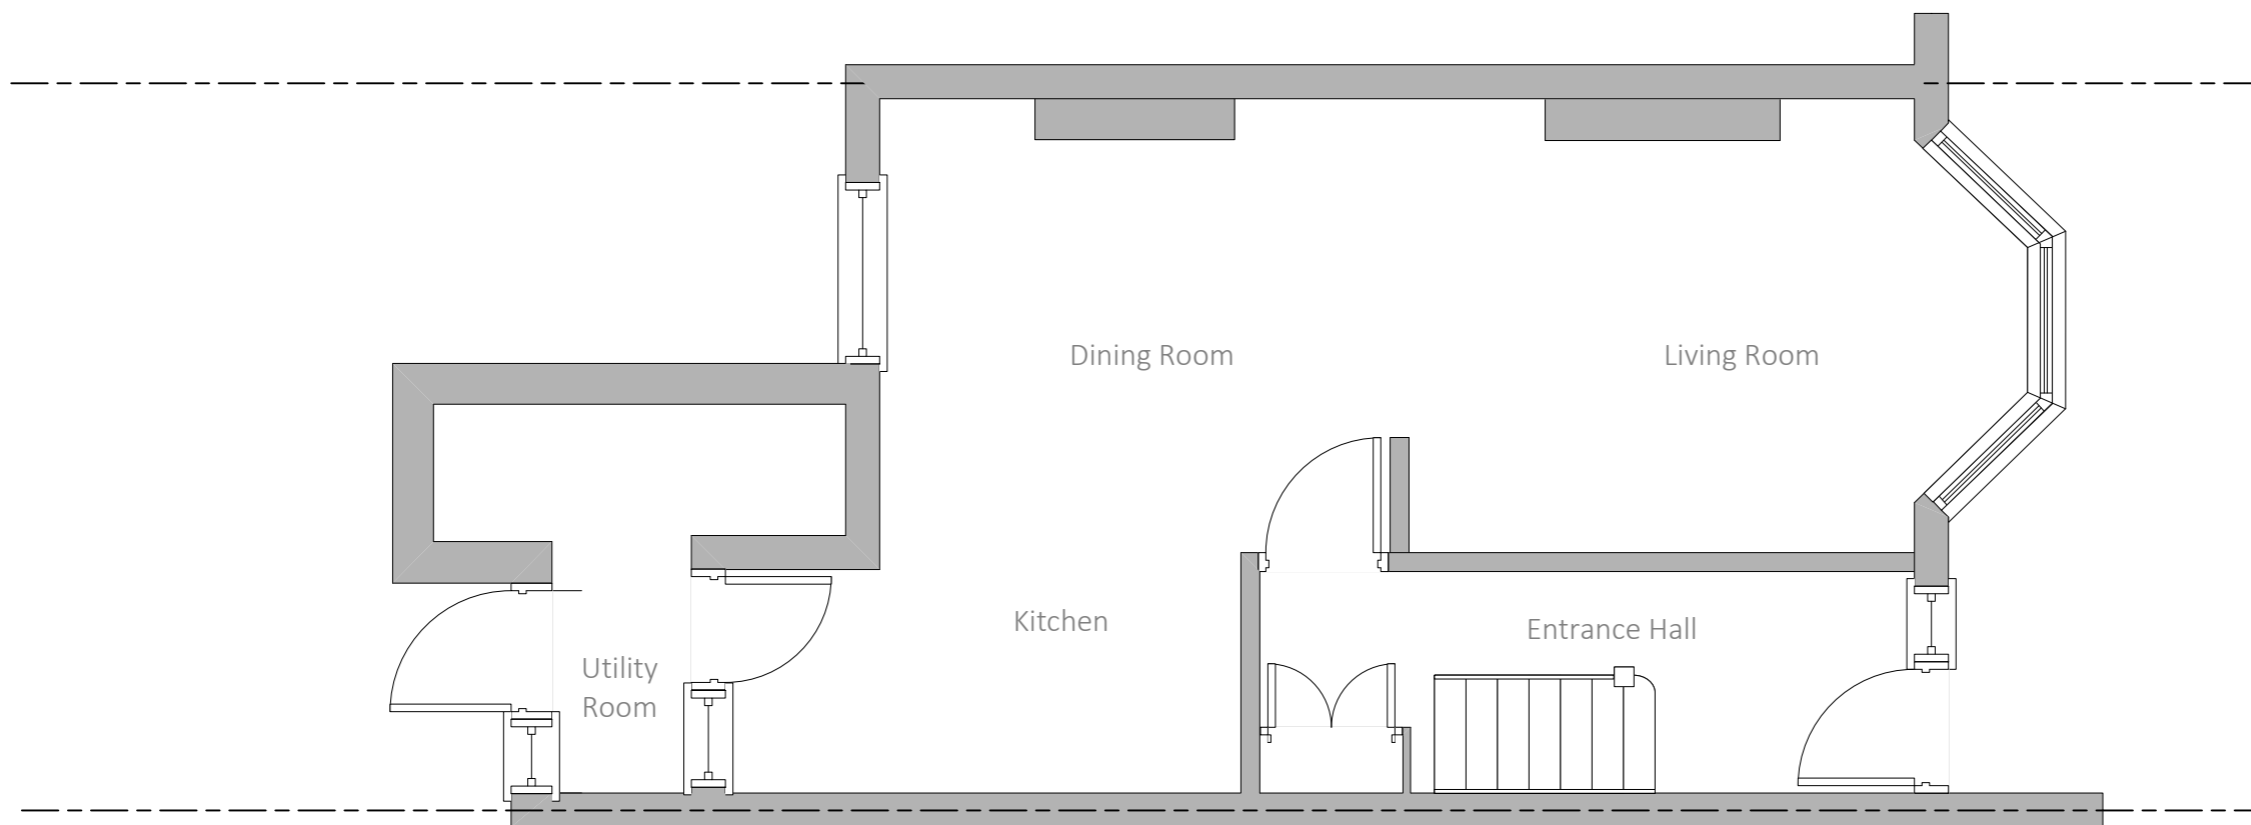

The Garden Studio
13 Creswick Road
London W3 9HG

12 Milton Road
East Sheen
London SW14 8JR

Project No.	SC/467
Scale	1:50 @ A3
Drawn by	SAC
Checked	

Revision	Description

Drawing Title

Proposed Ground Floor
Plan

Drawing No.

E110