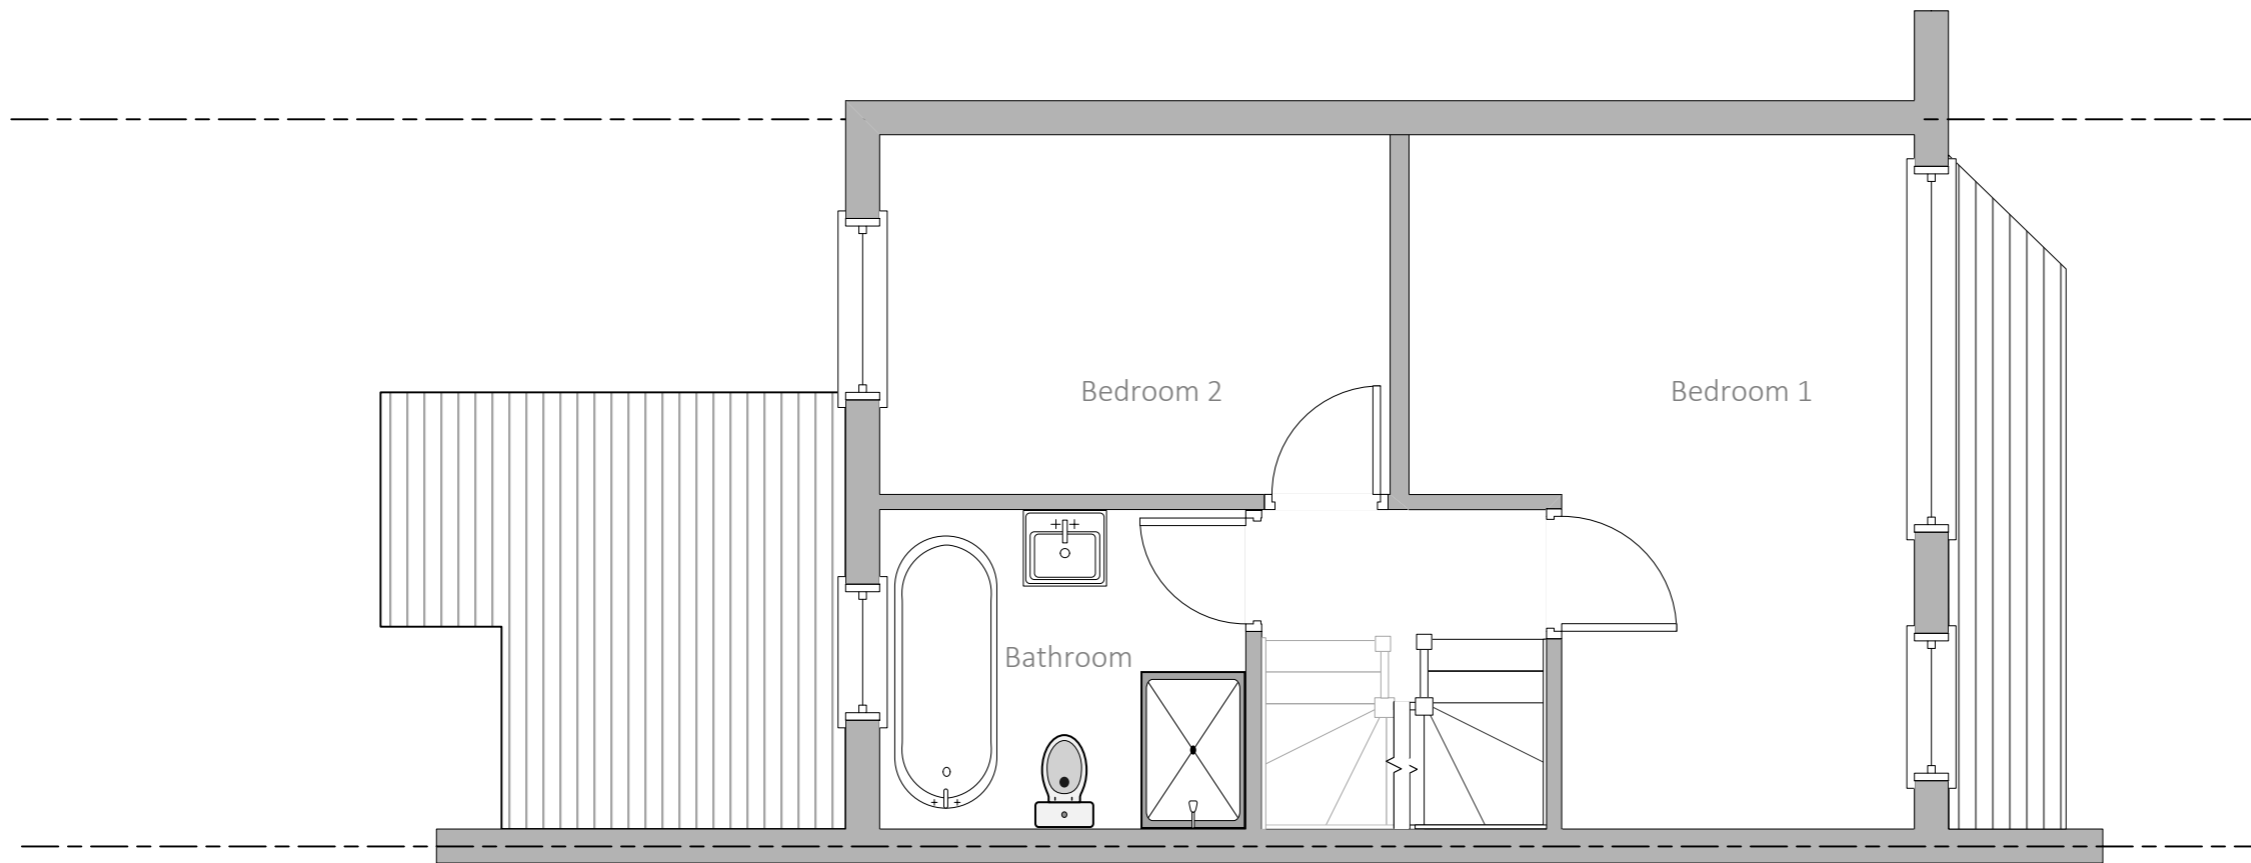

The Garden Studio
13 Creswick Road
London W3 9HG

12 Milton Road
East Sheen
London SW14 8JR

Project No.	SC/467
Scale	1:50 @ A3
Drawn by	SAC
Checked	

Revision	Description

Drawing Title

Proposed First Floor Plan

Drawing No.

E111