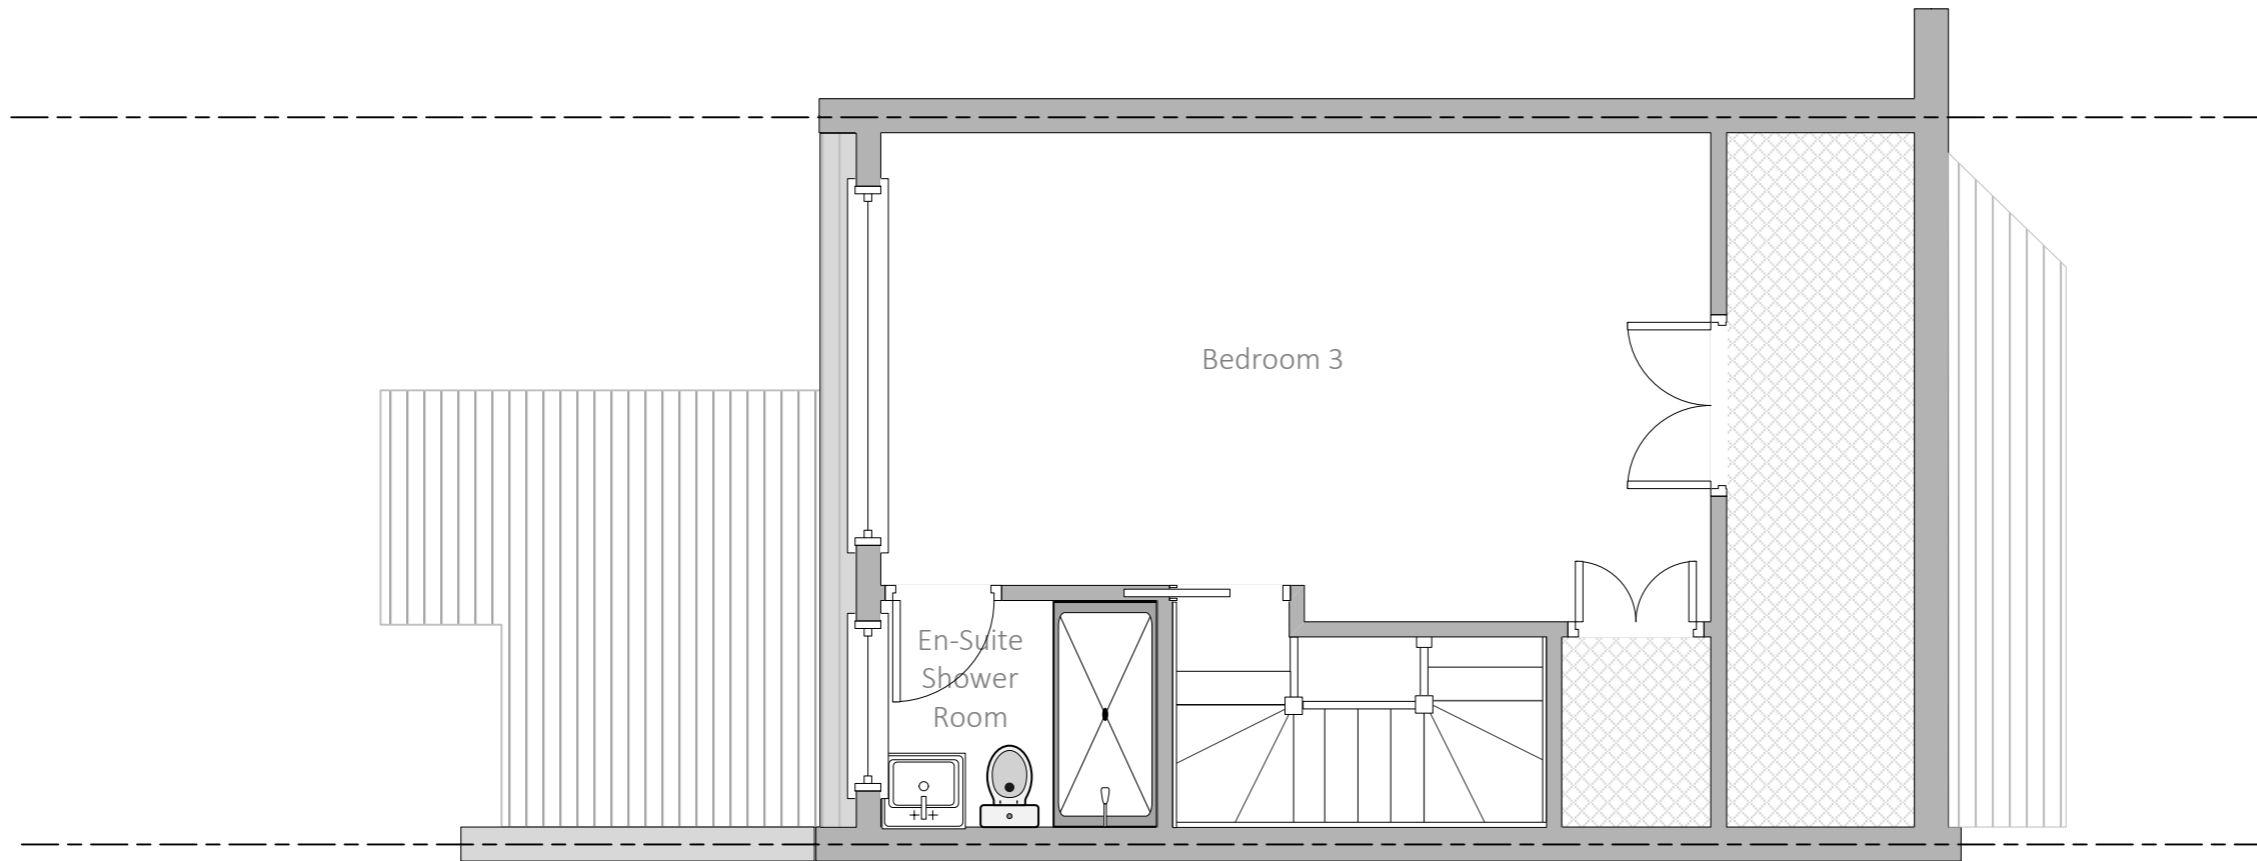

The Garden Studio
13 Creswick Road
London W3 9HG

12 Milton Road
East Sheen
London SW14 8JR

Project No.	SC/467
Scale	1:50 @ A3
Drawn by	SAC
Checked	

Revision	Description

Drawing Title
Proposed Loft Floor Plan

Drawing No.

E112