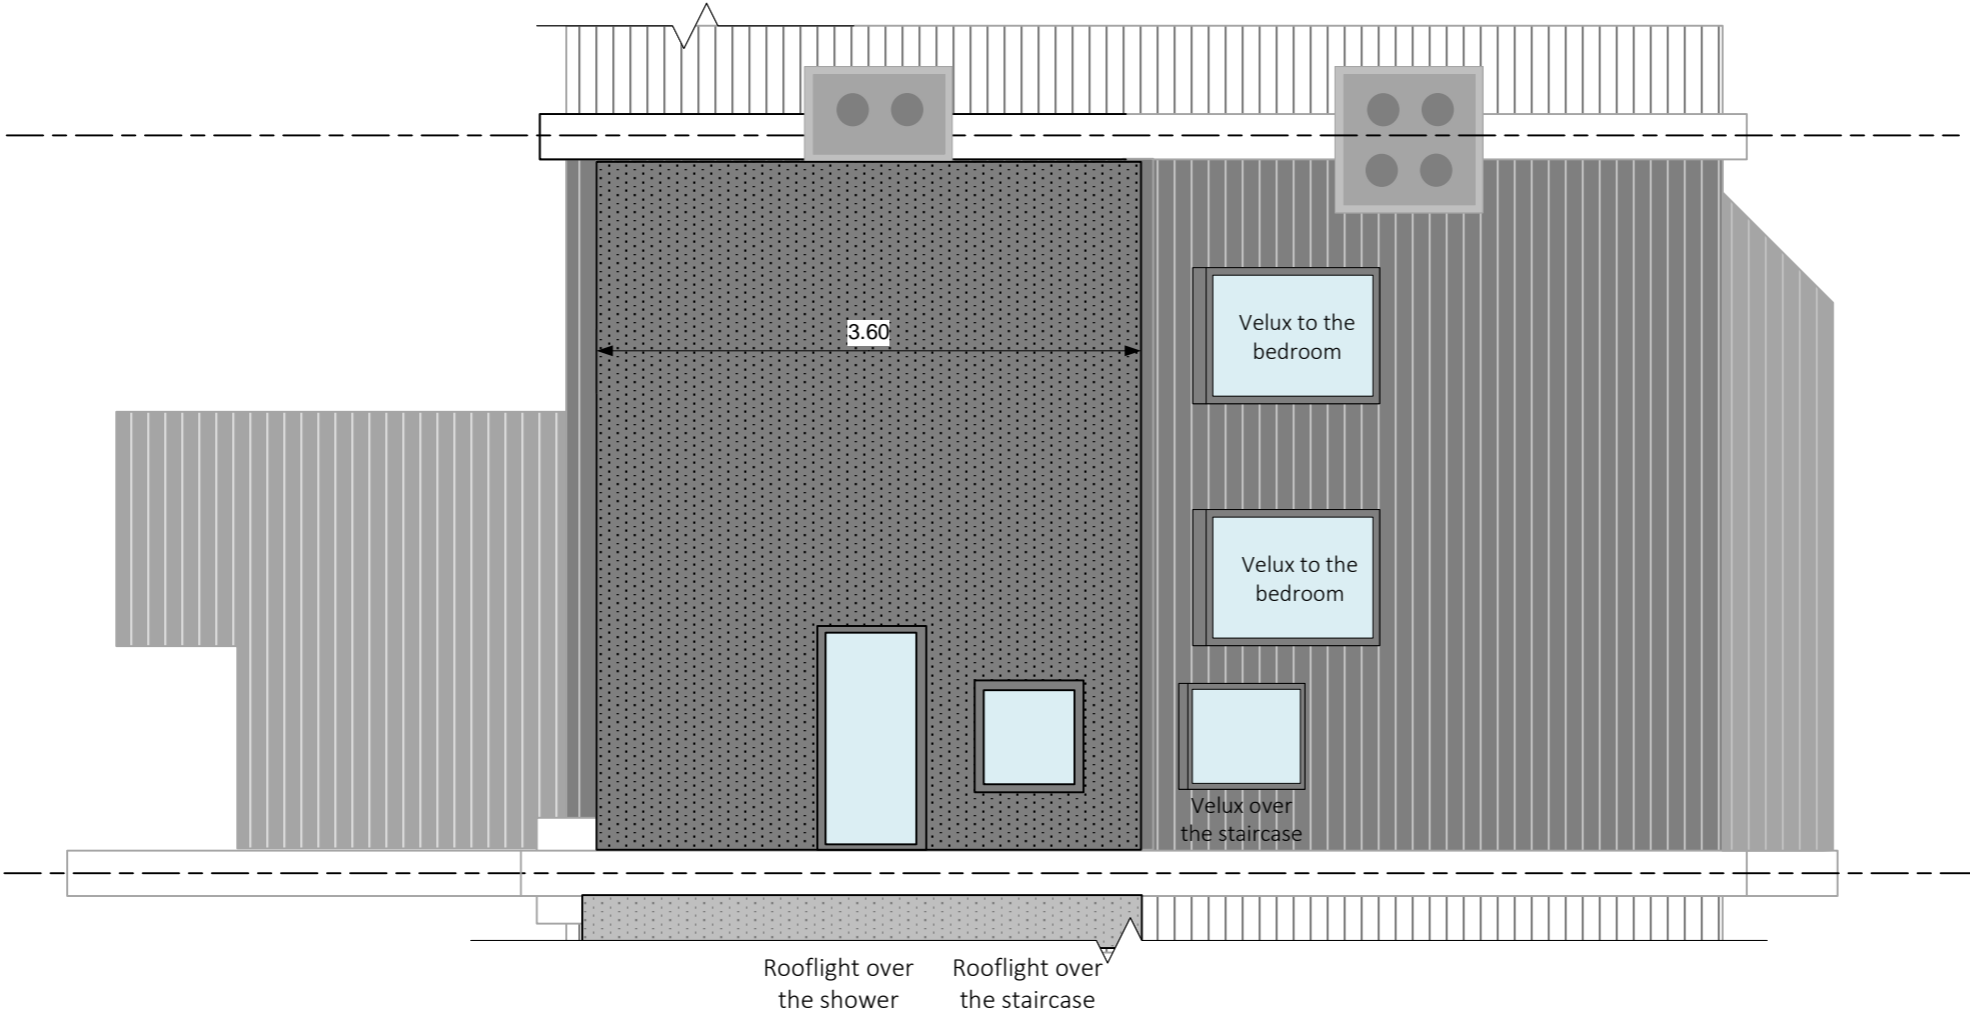

The Garden Studio  
13 Creswick Road  
London W3 9HG

12 Milton Road  
East Sheen  
London SW14 8JR

Project No.	SC/467
Scale	1:50 @ A3
Drawn by	SAC
Checked	

Revision	Description

Drawing Title  
Proposed Roof Plan

Drawing No.

**E113**