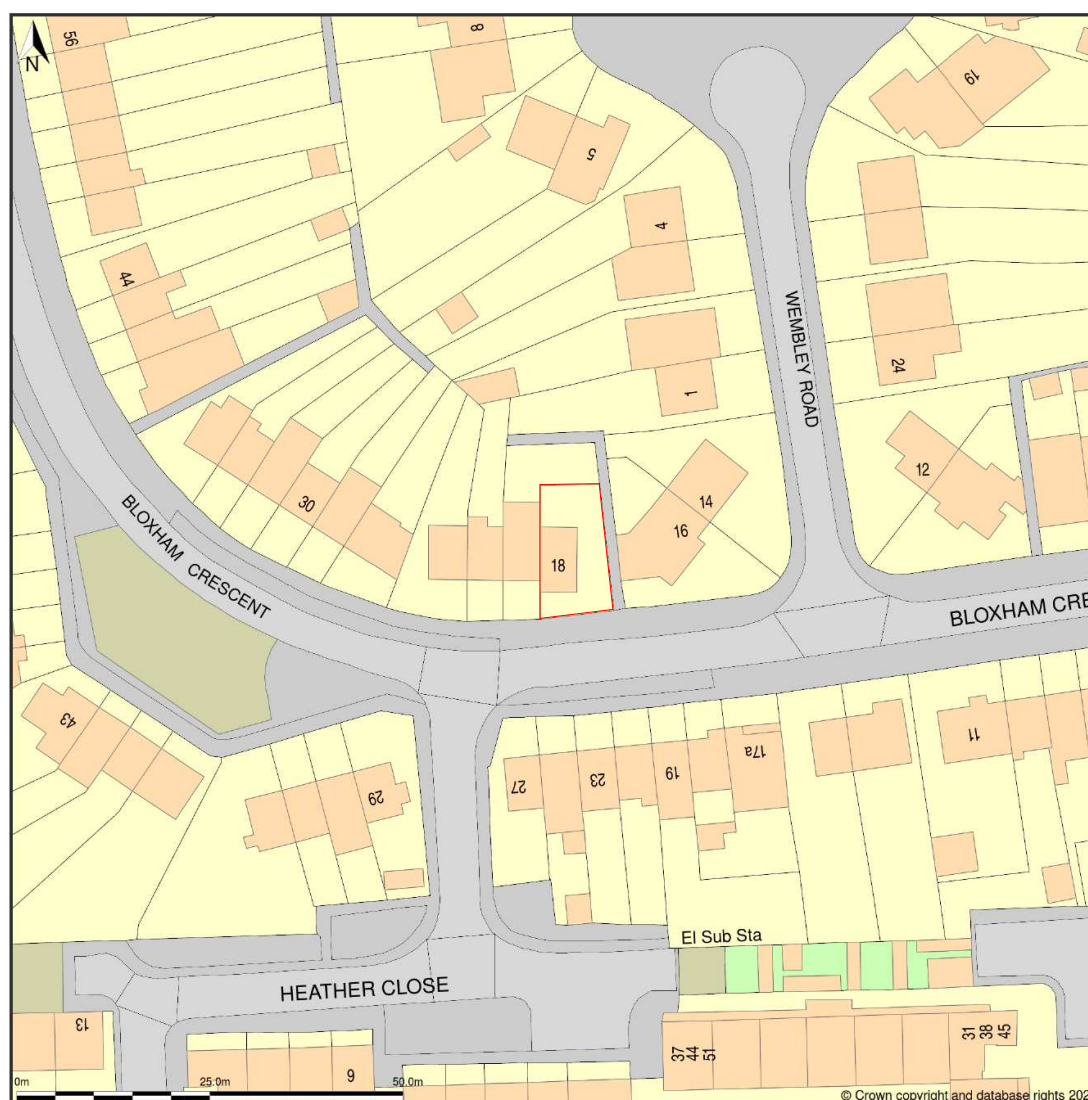

18, Bloxham Crescent, Hampton, Richmond Upon Thames, TW12 2QD

Location Plan shows area bounded by: 512917.15, 169853.35 513058.58, 169994.77 (at a scale of 1:1250), OSGridRef: TQ12986992. The representation of a road, track or path is no evidence of a right of way. The representation of features as lines is no evidence of a property boundary.

Produced on 29th Oct 2023 from the Ordnance Survey National Geographic Database and incorporating surveyed revision available at this date. Reproduction in whole or part is prohibited without the prior permission of Ordnance Survey. © Crown copyright 2023. Supplied by www.buyaplan.co.uk a licensed Ordnance Survey partner (100053143). Unique plan reference: #00857130-A69D1E.

LEGEND:

 PROPOERTY LINE