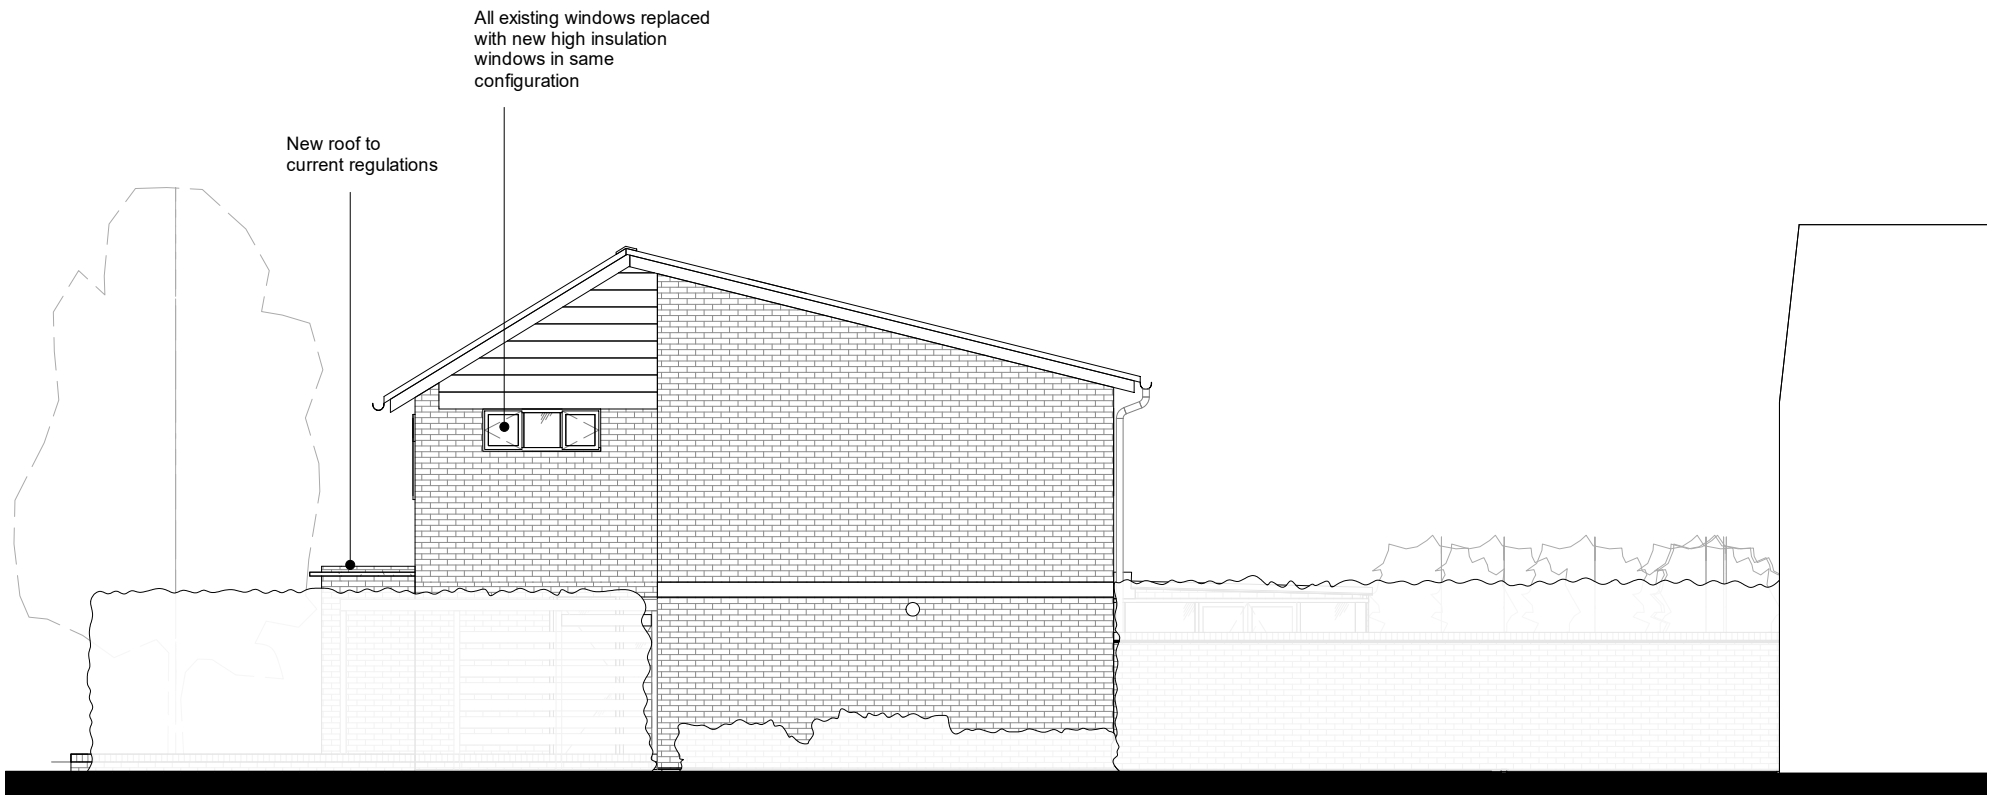

2 Elevation-North-Existing CLD

1 Elevation-North-Proposed CLD

Notes Please report any discrepancies on the drawing to LA immediately. Do not measure off the drawing. All dimensions to be checked on site.				Location London Atelier <i>Architecture, Interior, Museum and Exhibition Design</i> Studio 7 160 Barlby Road London W10 6BS +44 (0) 20 3490 2140 info@londonatelier.com www.londonatelier.com	Drawing Status Certificate of Lawful Development	
					Project Title 209, Ashburnham Road, Ham, Richmond Upon Thames, TW10 7SE	
					Drawing Title Existing & Proposed North Elevation	
	Revision Description Date				Drawing No. LA132_203.CLD	Rev.