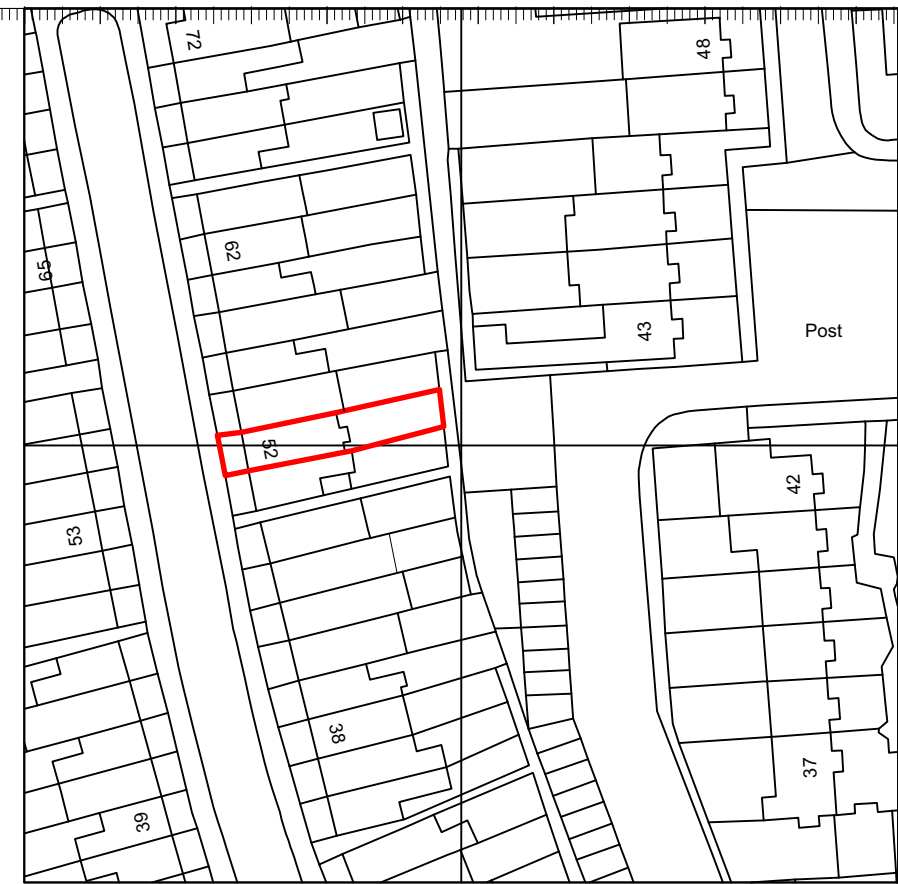

Fire Escape Routes

10 0 10 20 30 40 50 1:1250

Site Address:

52 Arlington Road, Teddington

Drawings:

Fire Escape Routes

Scale:

1:100 @ A3

Drawings

Rev 1

Drawing Nr.

52AR-PP-08

Scale: 1 : 100