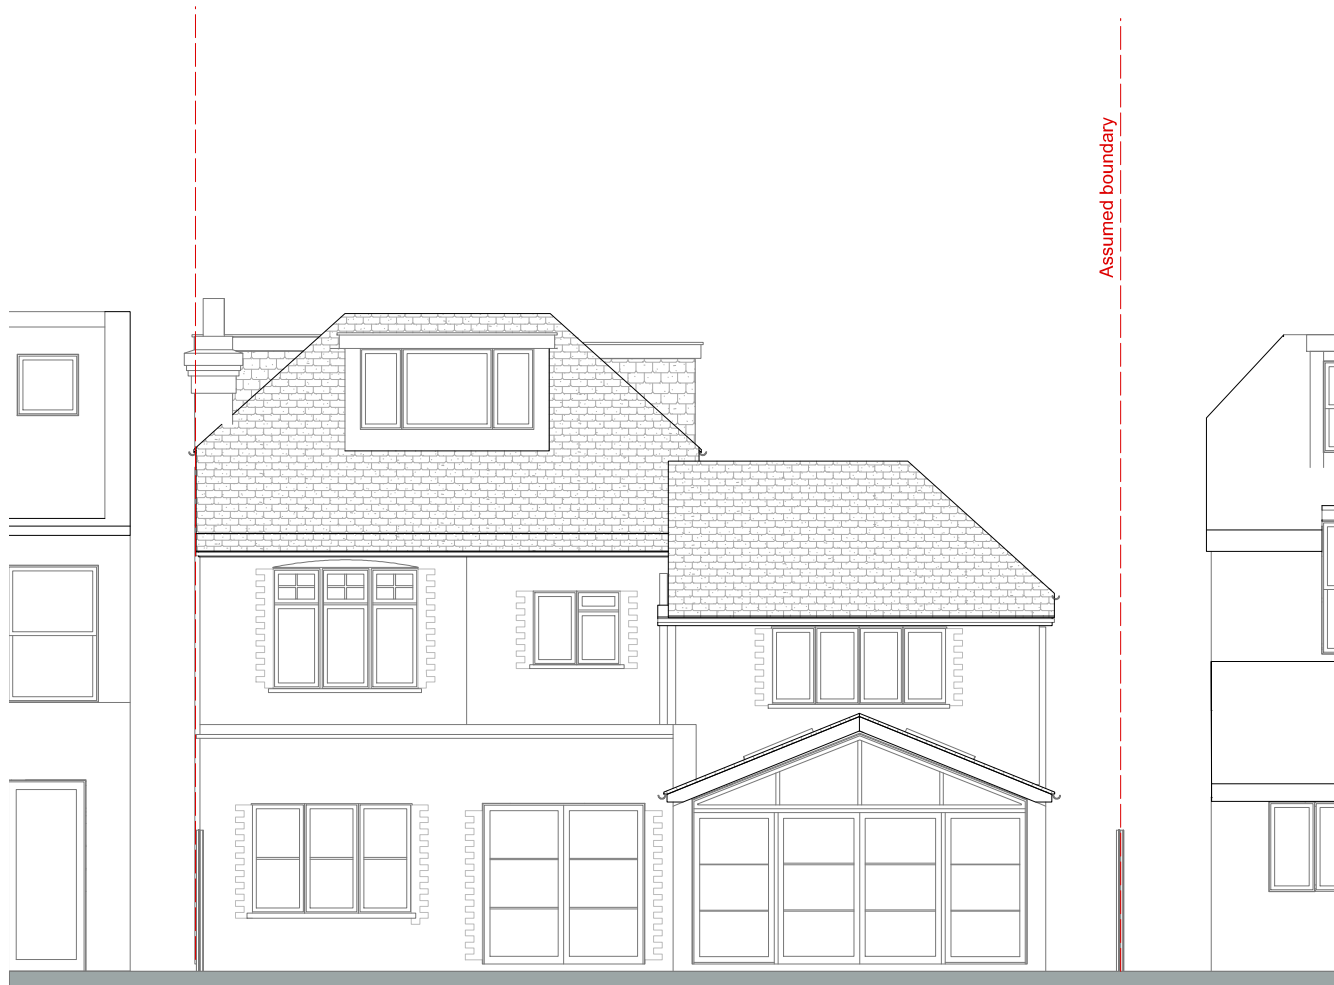

SCALE BAR

GENERAL NOTES: Do not scale from this drawing.
 Dimensions must be checked on site.
 This drawing is copyright of Grainne O'Keeffe Architects.
 This drawing cannot be copied or used in any way without the
 express permission of Grainne O'Keeffe Architects.
 Neighbouring properties not surveyed unless stated

GRÁINNE O'KEEFFE ARCHITECTS LIMITED

Atrium, 36 Broad Lane, Hampton, TW12 3AZ
 020 8941 1061 07976 389970
 grainnearch@btopenworld.com
www.gokarchitects.co.uk

Job Name	126 Gloucester Road	
Drawing Name	Rear elevation Existing	

Job No	2024-06	
Dwg No	Scale	
06	1:100	

Revisions	
Last Edited:	17/5/24 9:38:19

Rev No	
--------	--