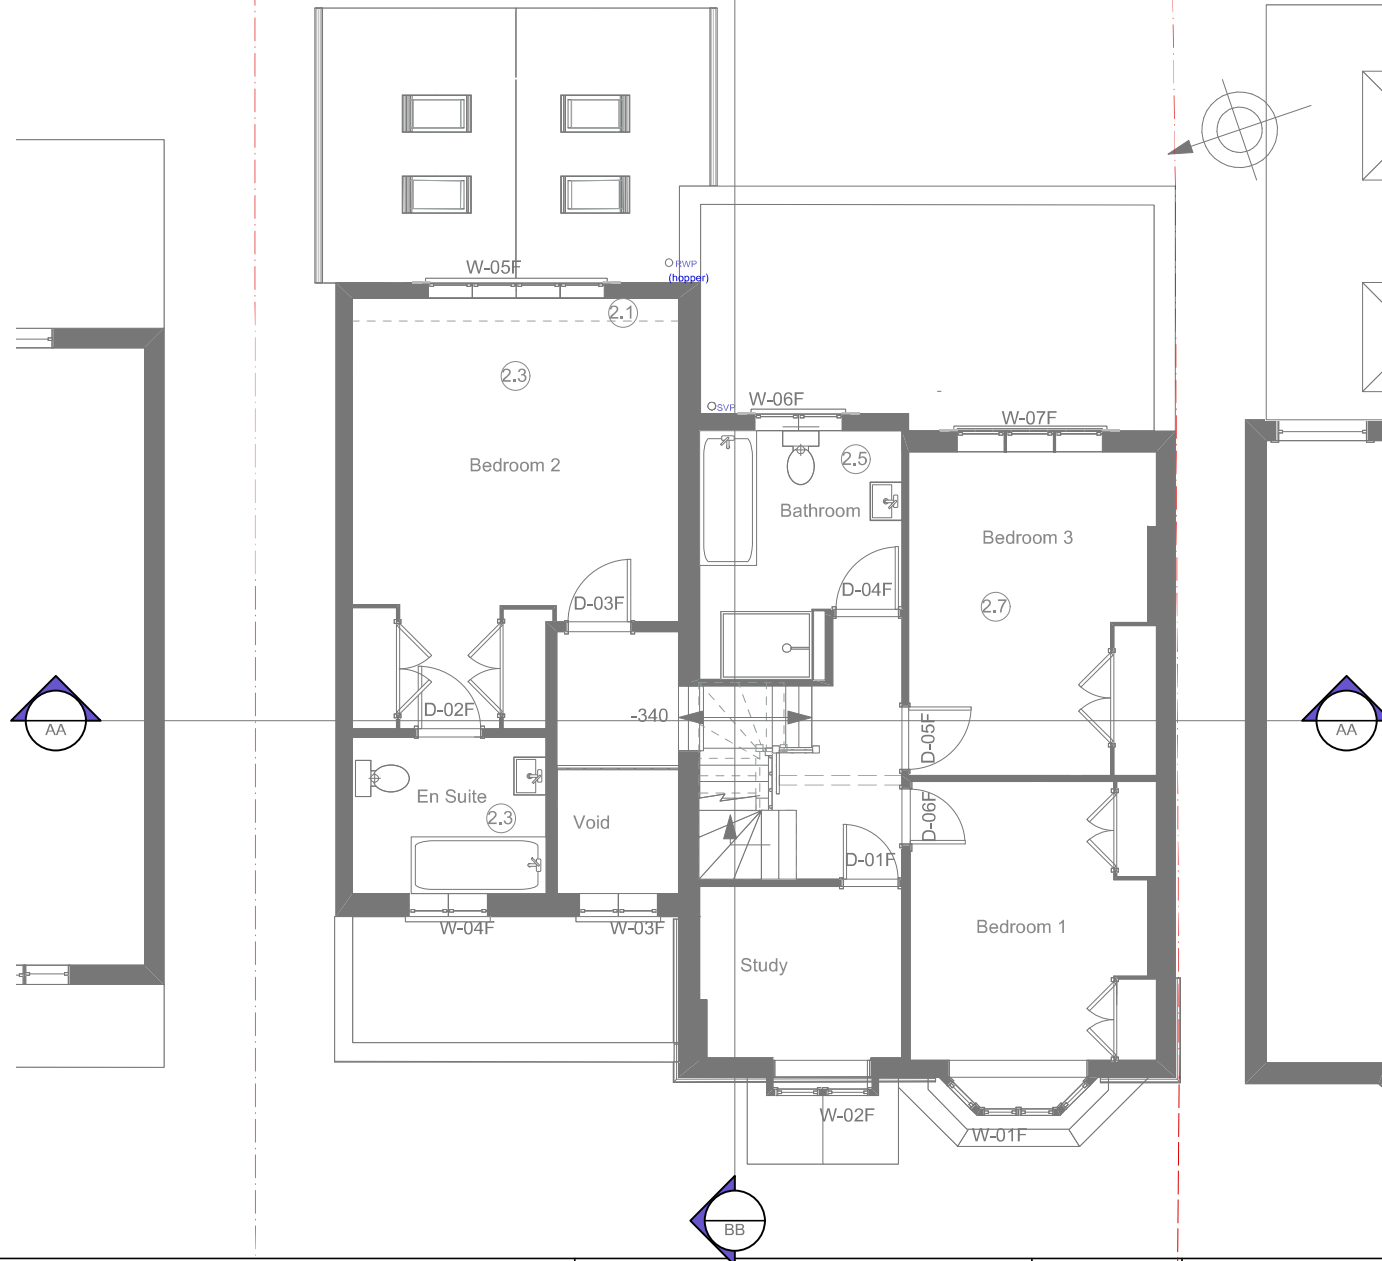

SCALE BAR

GENERAL NOTES: Do not scale from this drawing.
 Dimensions must be checked on site.
 This drawing is copyright of Grainne O'Keeffe Architects.
 This drawing cannot be copied or used in any way without the
 express permission of Grainne O'Keeffe Architects.
 Neighbouring properties not surveyed unless stated

GRÁINNE O'KEEFFE ARCHITECTS LIMITED
 Atrium, 36 Broad Lane, Hampton, TW12 3AZ
 020 8941 1061 07976 389970
 grainnearch@btopenworld.com
www.gokarchitects.co.uk

Job Name
126 Gloucester Road

Drawing Name
First floor Existing

Job No
2024-06

Dwg No Scale
03 1:100

Revisions

Last Edited:
**17/5/24
 9:37:16**

Rev No