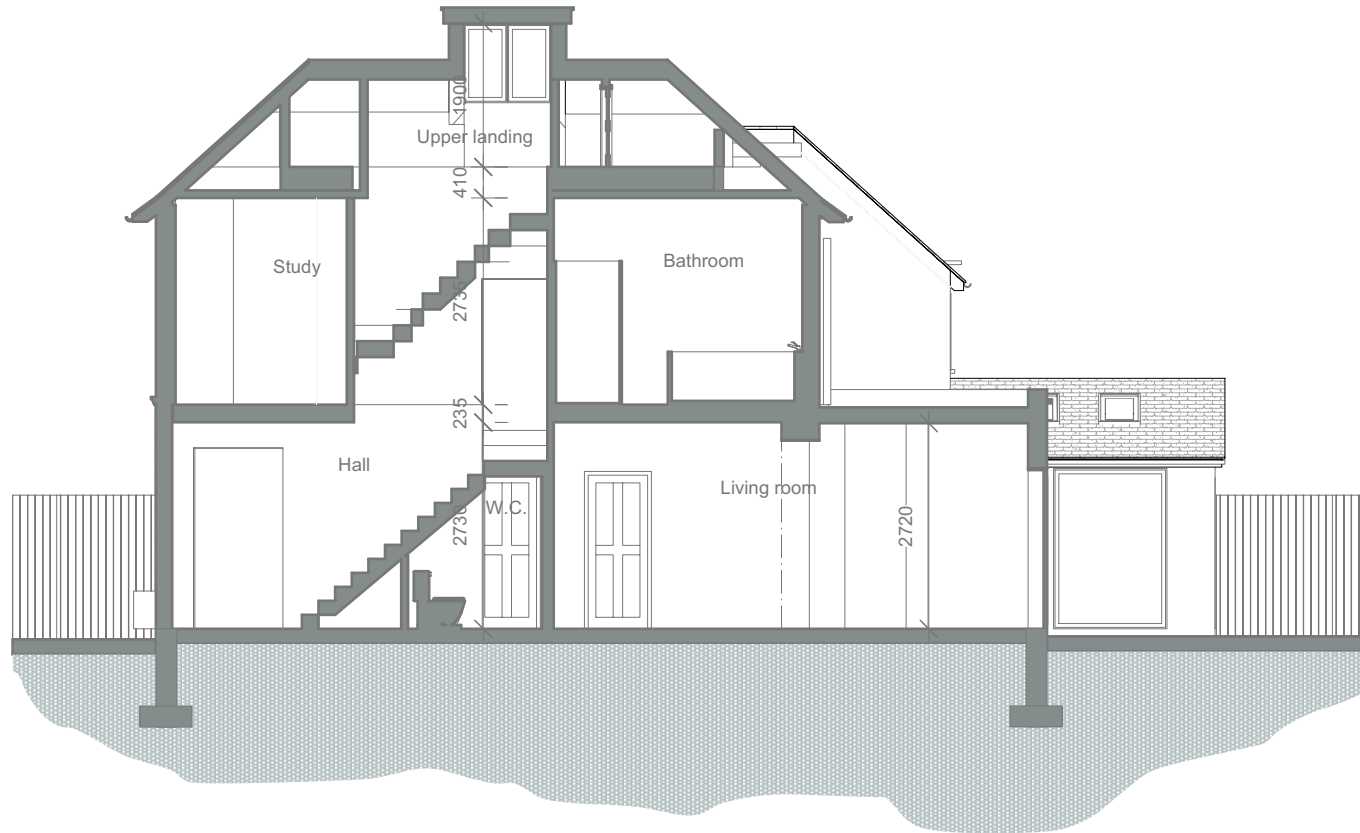

SCALE BAR

GENERAL NOTES: Do not scale from this drawing.
 Dimensions must be checked on site.
 This drawing is copyright of Grainne O'Keeffe Architects.
 This drawing cannot be copied or used in any way without the
 express permission of Grainne O'Keeffe Architects.
 Neighbouring properties not surveyed unless stated

GRÁINNE O'KEEFFE ARCHITECTS LIMITED

Atrium, 36 Broad Lane, Hampton, TW12 3AZ
 020 8941 1061 07976 389970
 grainnearch@btopenworld.com
www.gokarchitects.co.uk

Job Name
126 Gloucester Road

Drawing Name
Section BB Existing

Job No
2024-06

Dwg No | Scale
10 | 1:100

Revisions

Rev No

Last Edited:
17/5/24
9:31:13