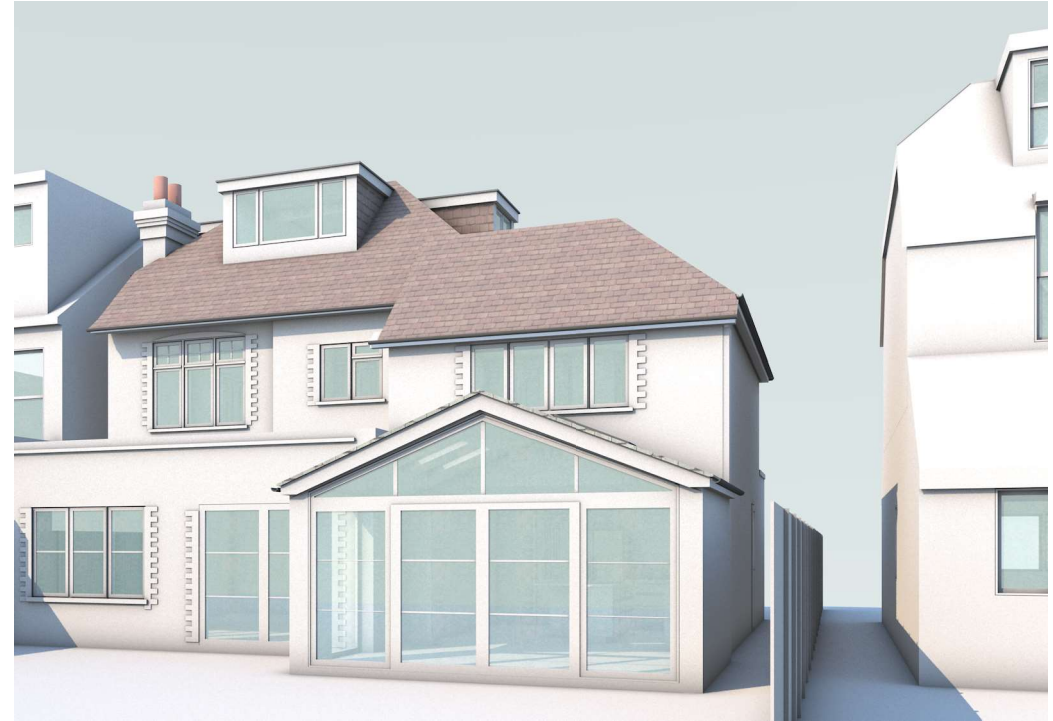

1 3d front

2 3d rear

GRÁINNE O'KEEFFE ARCHITECTS LIMITED

Atrium, 36 Broad Lane, Hampton, TW12 3AZ
 020 8941 1061 07976 389970
 grainnearch@btopenworld.com
www.gokarchitects.co.uk

Job Name
126 Gloucester Road