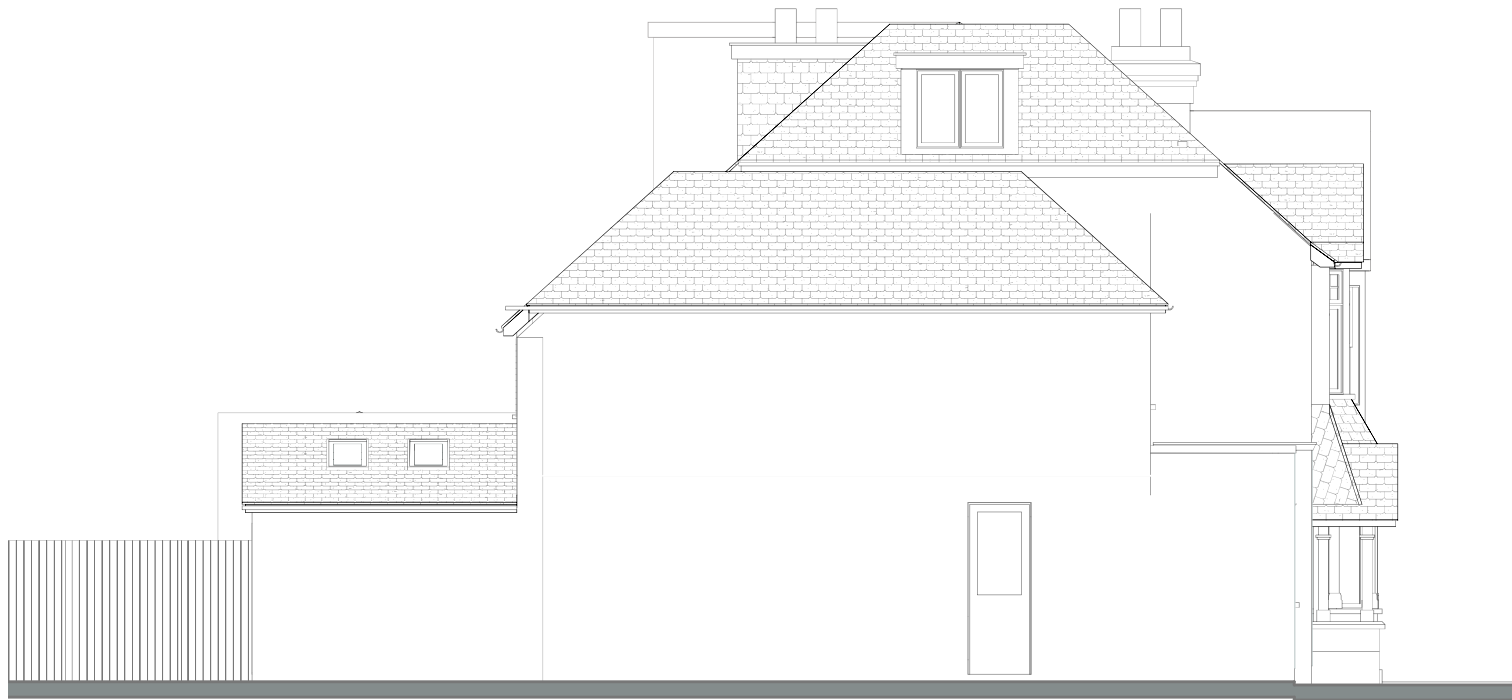

SCALE BAR

GENERAL NOTES: Do not scale from this drawing.
Dimensions must be checked on site.
This drawing is copyright of Grainne O'Keeffe Architects.
This drawing cannot be copied or used in any way without the
express permission of Grainne O'Keeffe Architects.
Neighbouring properties not surveyed unless stated

GRÁINNE O'KEEFFE ARCHITECTS LIMITED

Atrium, 36 Broad Lane, Hampton, TW12 3AZ
020 8941 1061 07976 389970
grainnearch@btopenworld.com
www.gokarchitects.co.uk

Job Name
126 Gloucester Road

Drawing Name
Left side elevation Existing

Job No
2024-06

Dwg No Scale
08 1:100

Revisions

Rev No

Last Edited:
**17/5/24
9:39:16**