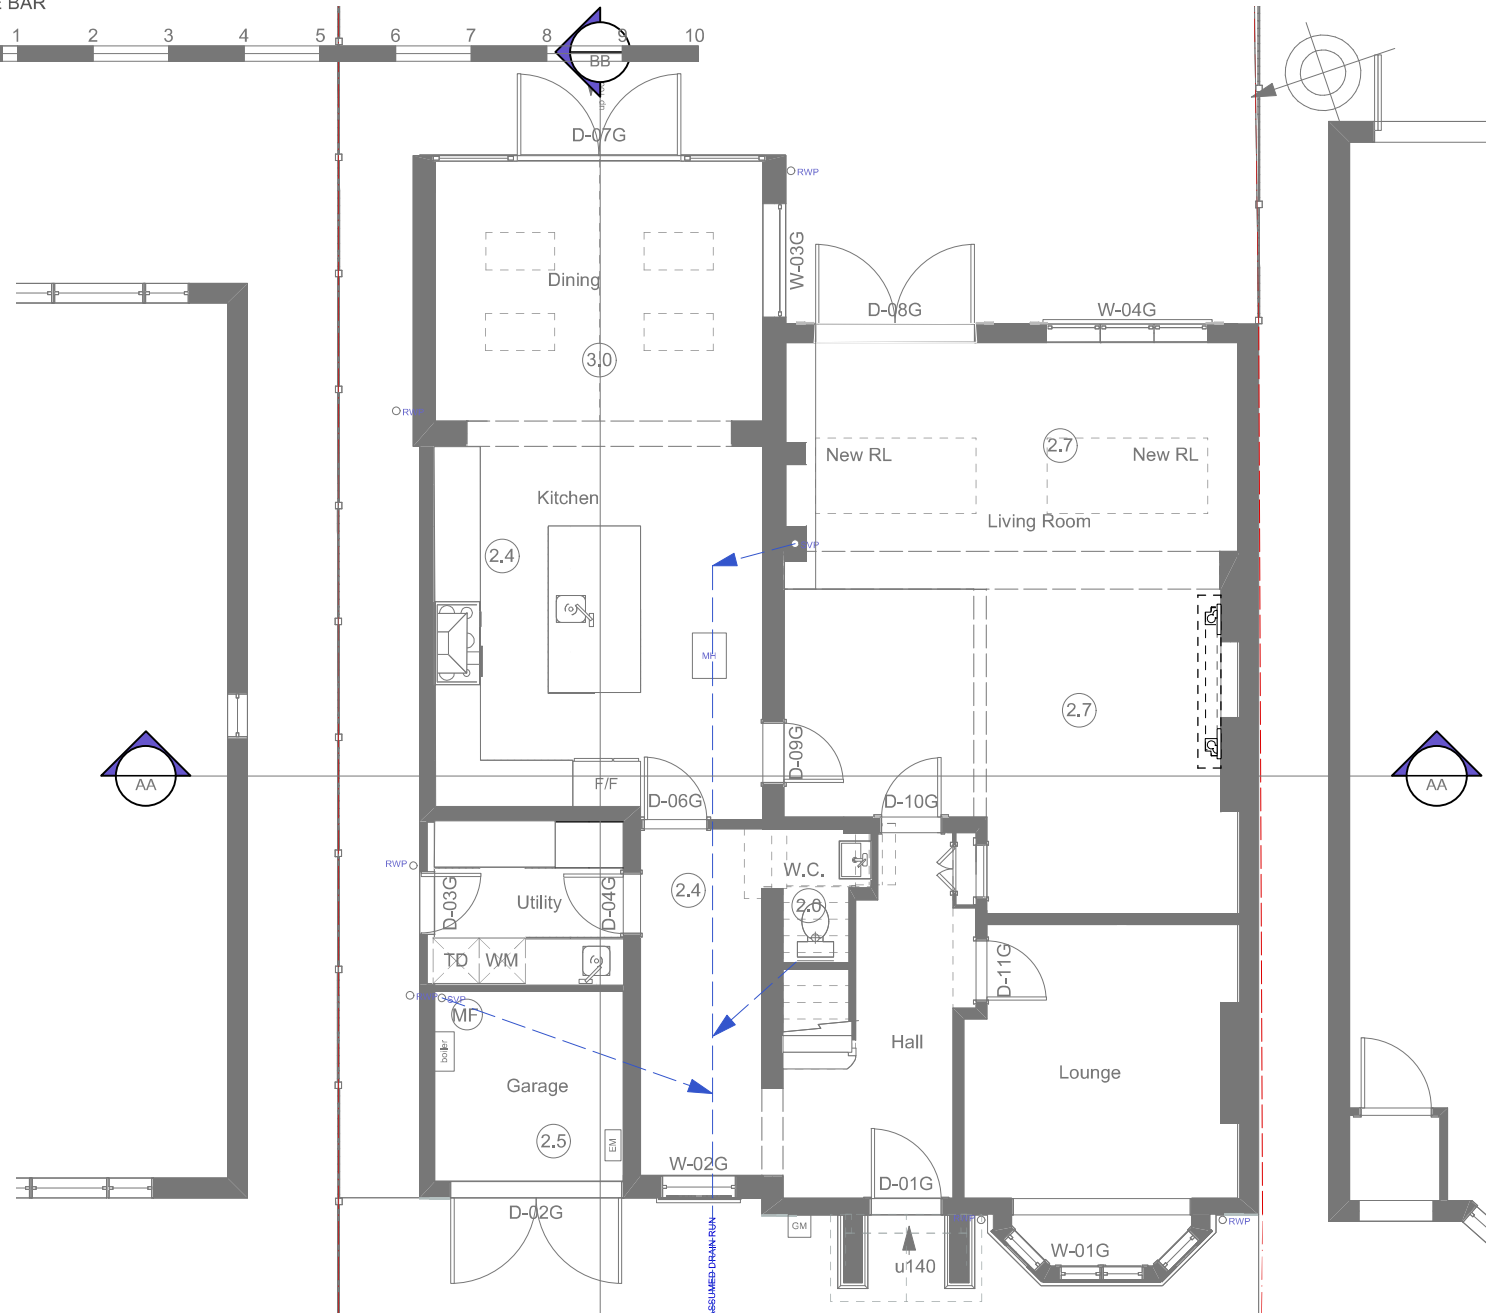

SCALE BAR

GENERAL NOTES: Do not scale from this drawing.  
 Dimensions must be checked on site.  
 This drawing is copyright of Grainne O'Keeffe Architects.  
 This drawing cannot be copied or used in any way without the  
 express permission of Grainne O'Keeffe Architects.  
 Neighbouring properties not surveyed unless stated

Job Name  
**126 Gloucester Road**

Drawing Name  
**Ground floor proposed**

Job No  
**2024-06**

Dwg No  
**12**      Scale  
**1:100**

Revisions

Rev No  
 Last Edited:  
**10/7/24**  
**16:15:34**