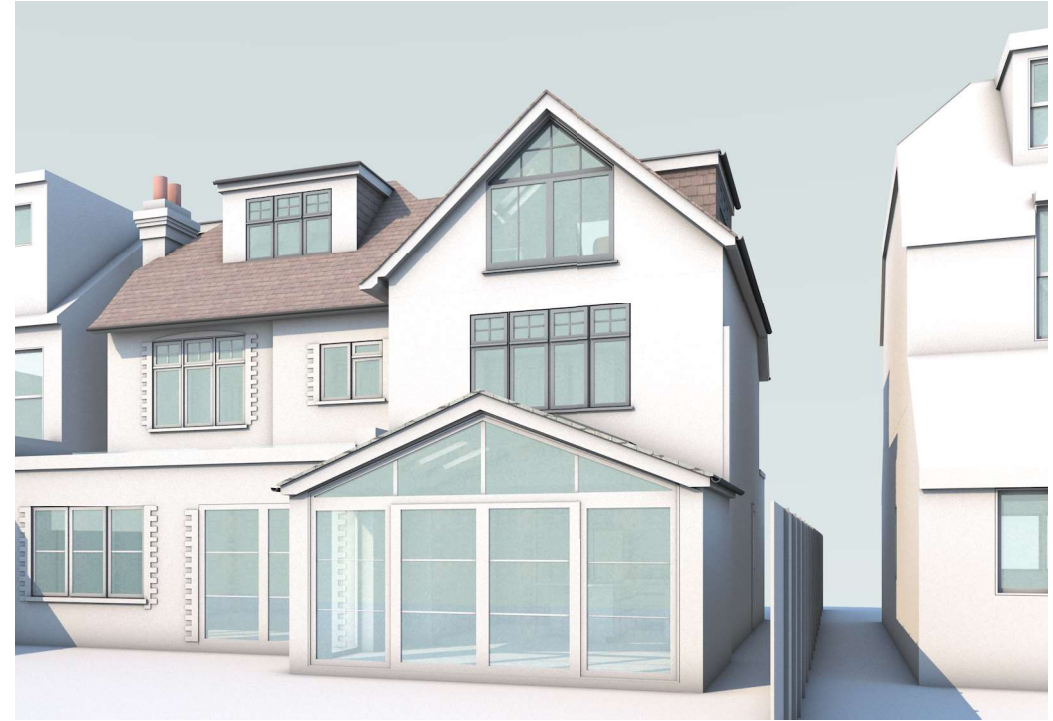

1 3d front

2 3d rear

GRÁINNE O'KEEFFE ARCHITECTS LIMITED

Atrium, 36 Broad Lane, Hampton, TW12 3AZ
 020 8941 1061 07976 389970
 grainnearch@btopenworld.com
www.gokarchitects.co.uk

Job Name
126 Gloucester Road