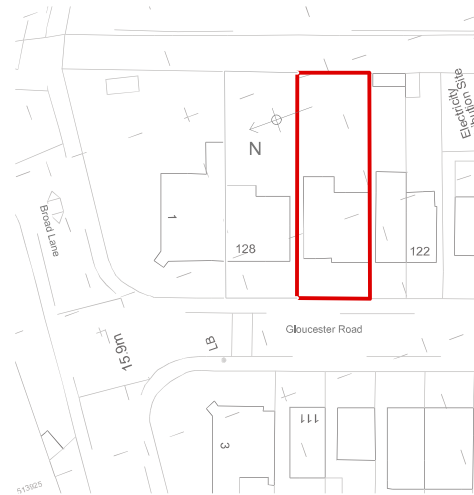

1 OS  
 Scale: 1:1250

**GRÁINNE O'KEEFFE ARCHITECTS LIMITED**

Atrium, 36 Broad Lane, Hampton, TW12 3AZ  
 020 8941 1061 07976 389970  
 grainnearch@btopenworld.com  
[www.gokarchitects.co.uk](http://www.gokarchitects.co.uk)

Job Name <b>126 Gloucester Road</b>		Job No <b>2024-06</b>	Revisions		Rev No
Drawing Name <b>OS</b>		Dwg No <b>00</b>	Scale <b>1:1250</b>	Last Edited: <b>1/7/24 11:56:47</b>	