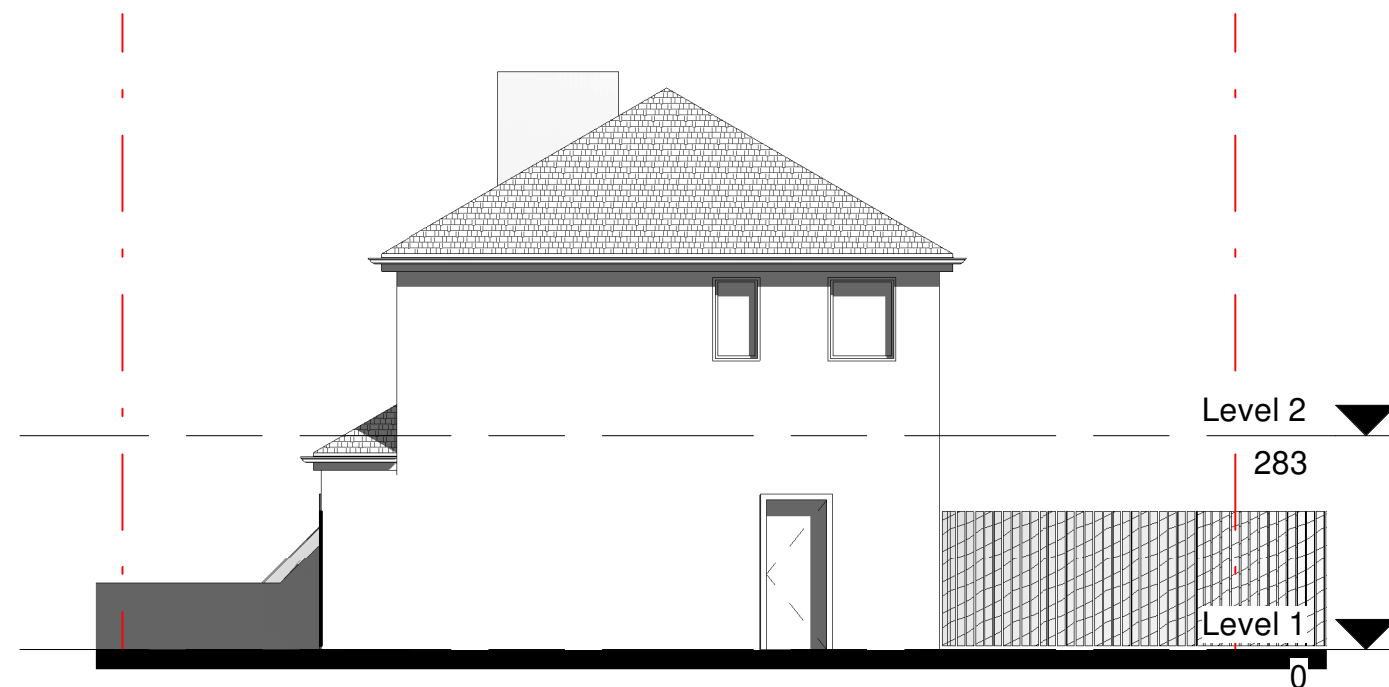

Existing North Elevation

1 : 100

Existing East Elevation

1 : 100

Existing South Elevation

1 : 100

PNDT <small>ARCHITECTURE & URBANISM</small>	CLIENT:	MARCIN KRZYWANSKI	PROJECT:	HOUSE EXTENSION	DATE:	08/11/2023	
	ADDRESS:	18 BLOXHAM CRESCENT TW12 2QD	DRAWING TITLE:	EXISTING ELEVATIONS	DRAWING NO:	A004	SCALE: