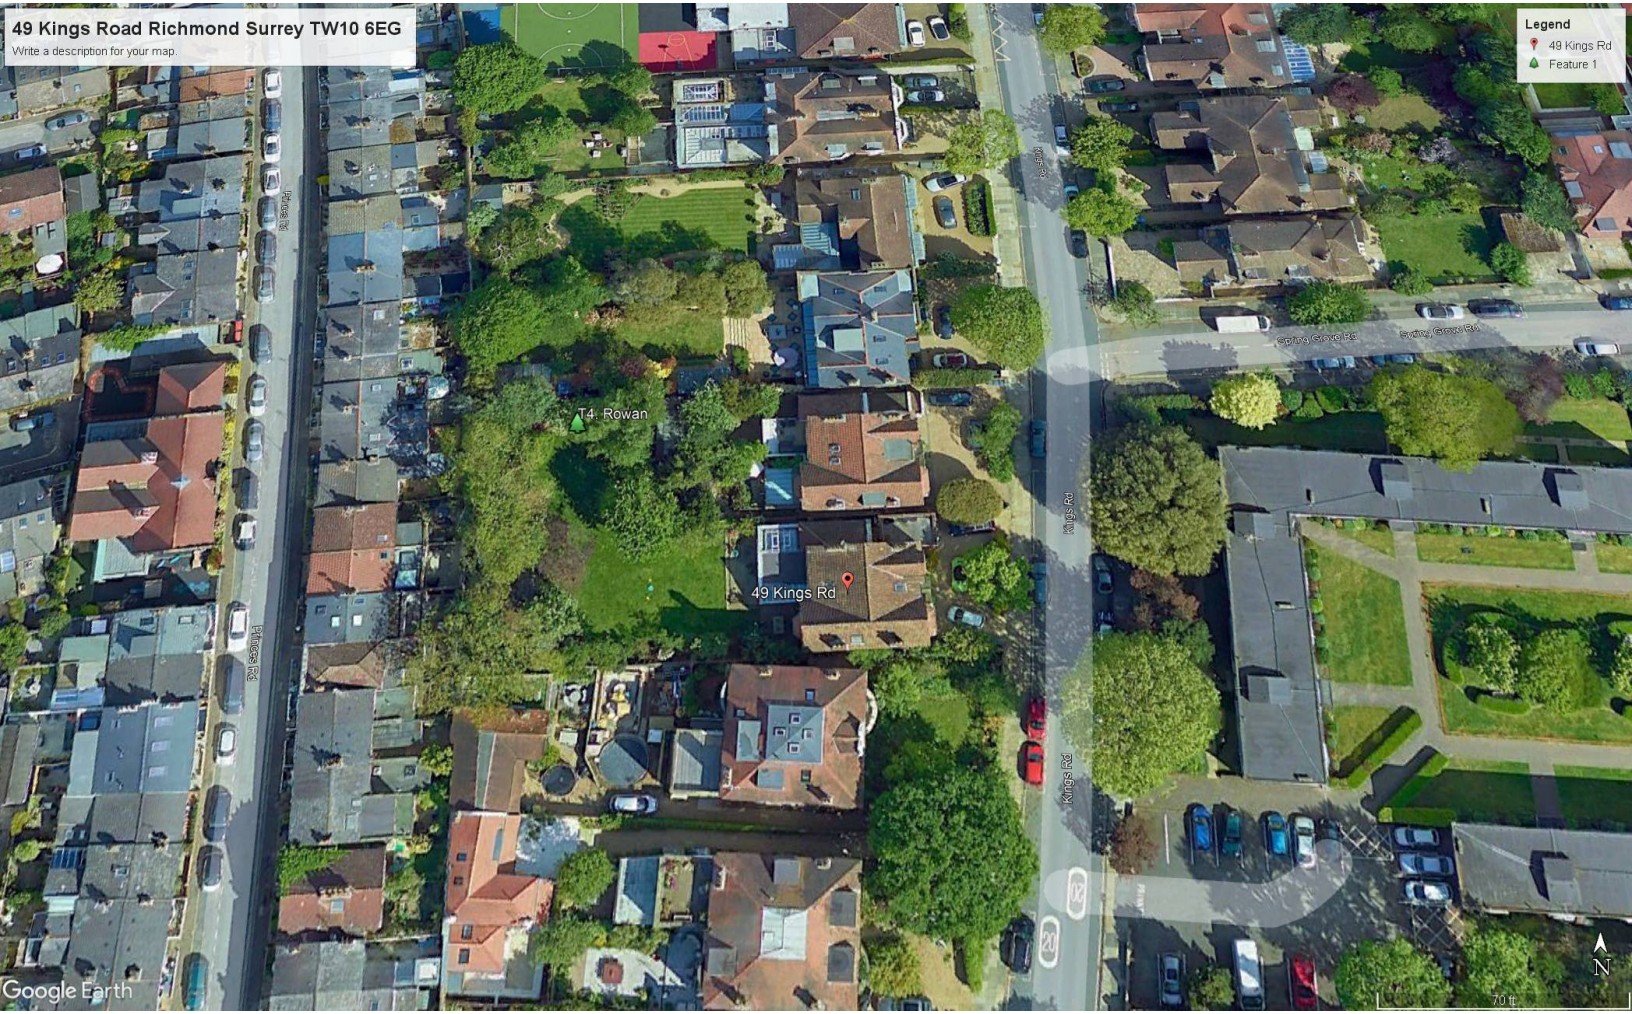

49 Kings Road Richmond Surrey TW10 6EG
Write a description for your map.

Legend

- 📍 49 Kings Rd
- 🌳 Feature 1