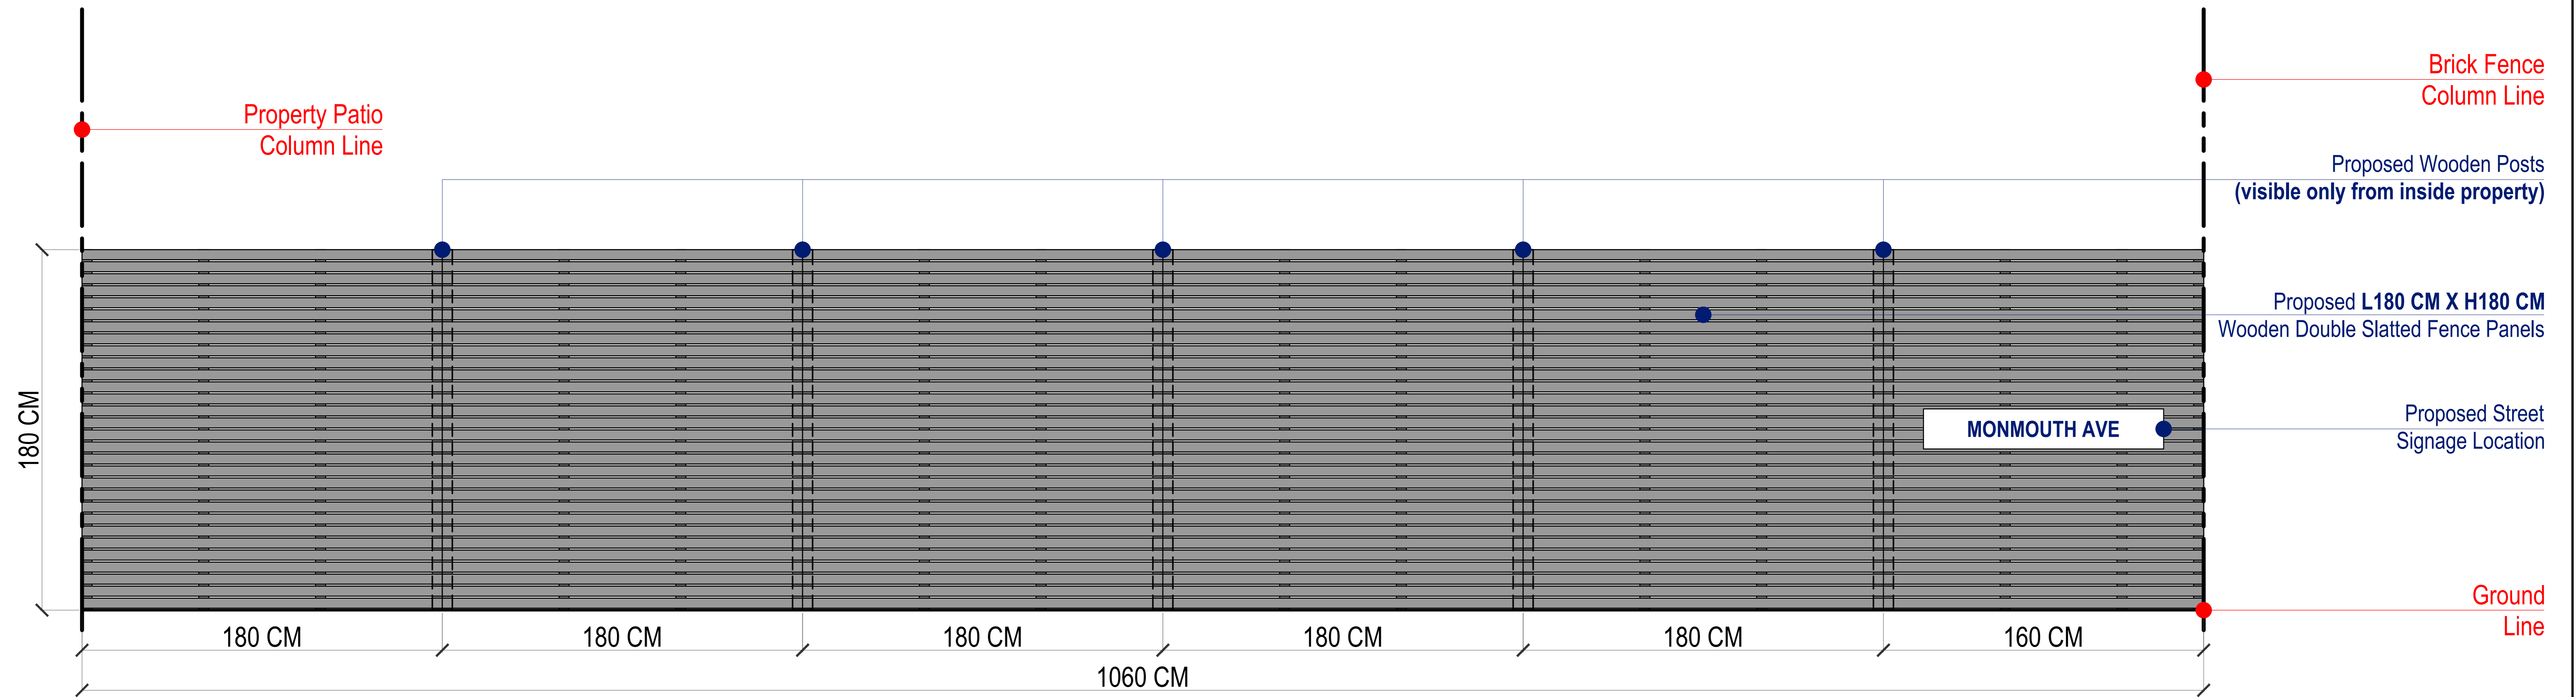

## EXISTING FENCE ELEVATION

refer to Site Plan for location

## PROPOSED FENCE ELEVATION

refer to Site Plan for location

DRAWING TITLE:	Fence Detail
SCALE:	1:50
DRAWN BY:	ADR
DRAWING NO:	01
OWNER:	Julia
REVISION NO:	