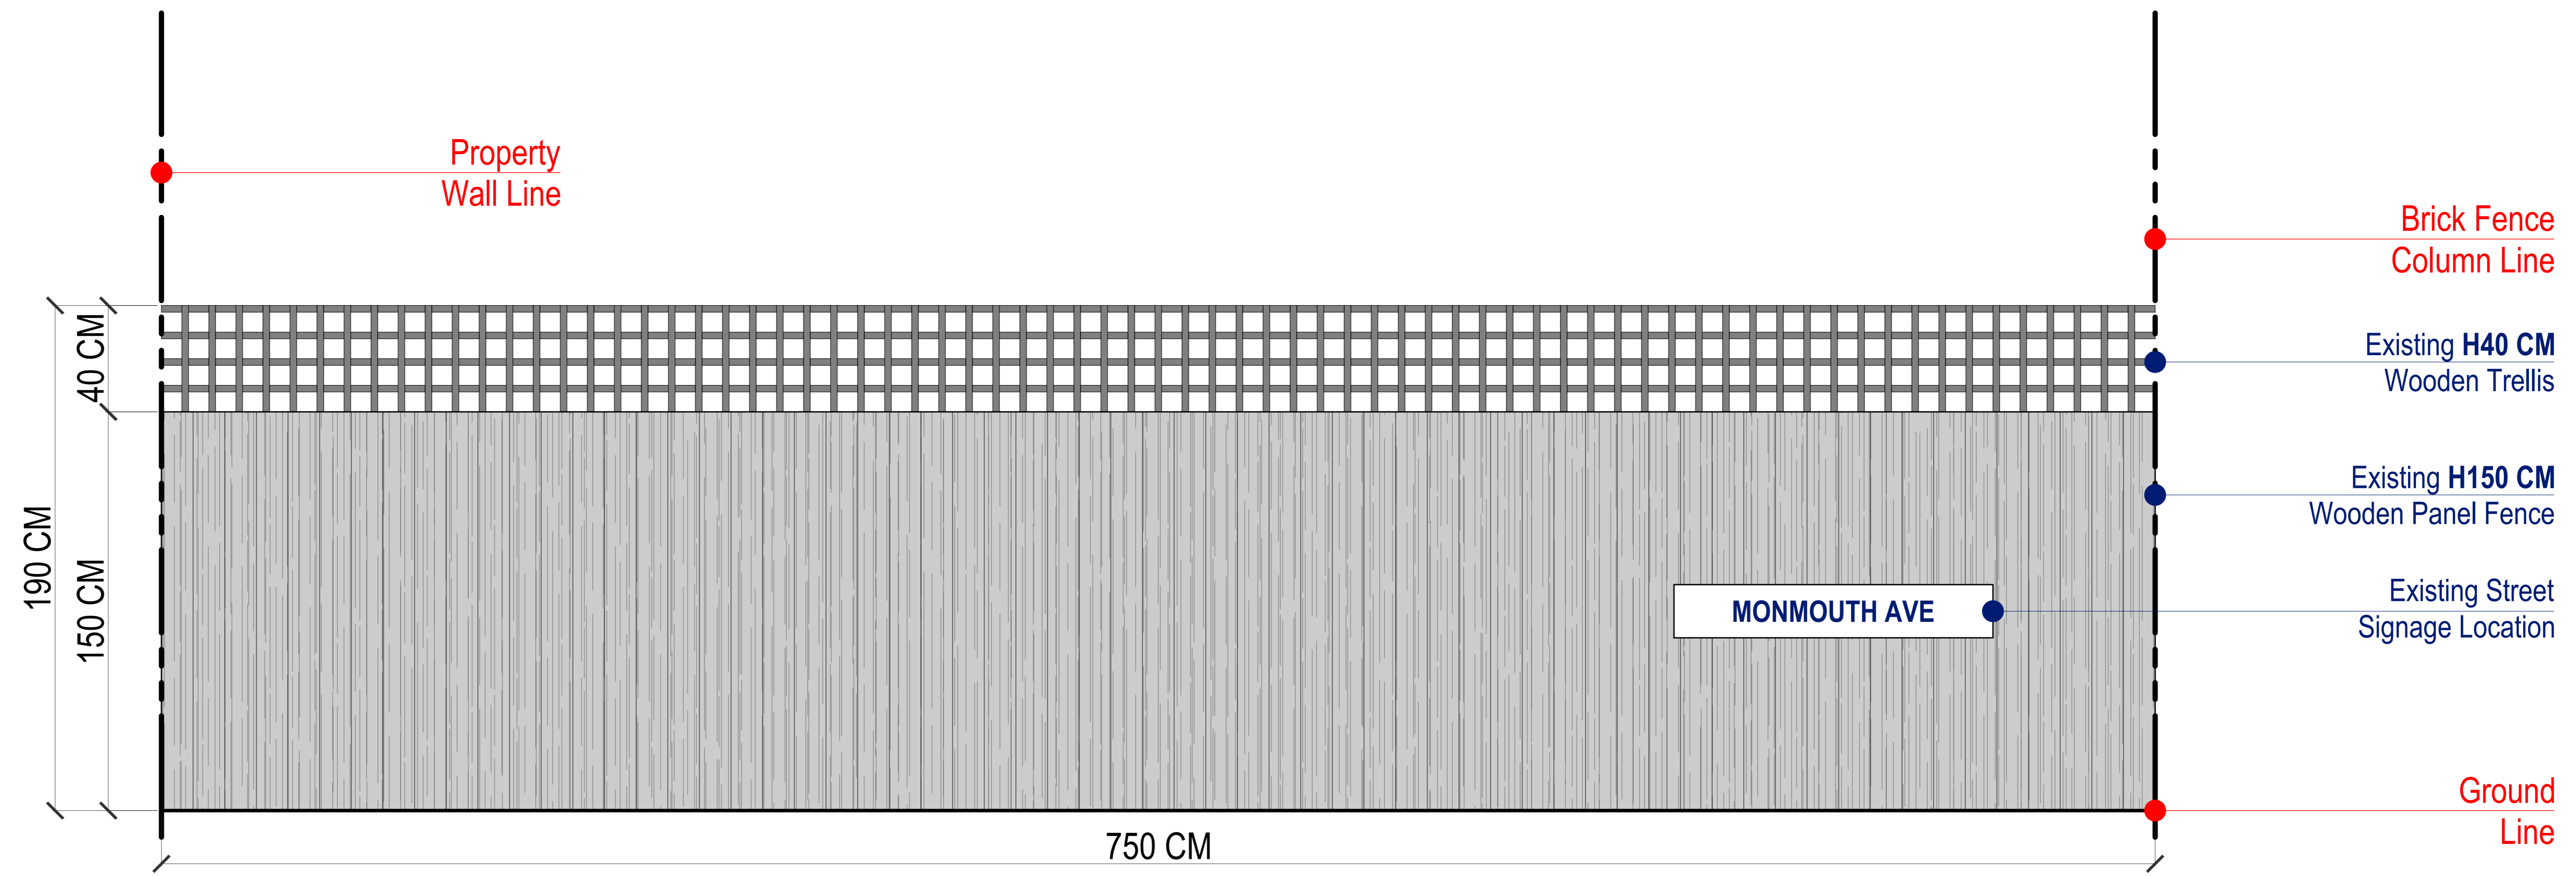

## EXISTING FENCE ELEVATION

refer to Site Plan for location

## PROPOSED FENCE ELEVATION

refer to Site Plan for location

DRAWING TITLE:	Fence Detail
SCALE:	1:50
DRAWN BY:	ADR
DRAWING NO:	01
OWNER:	Julia
REVISION NO:	