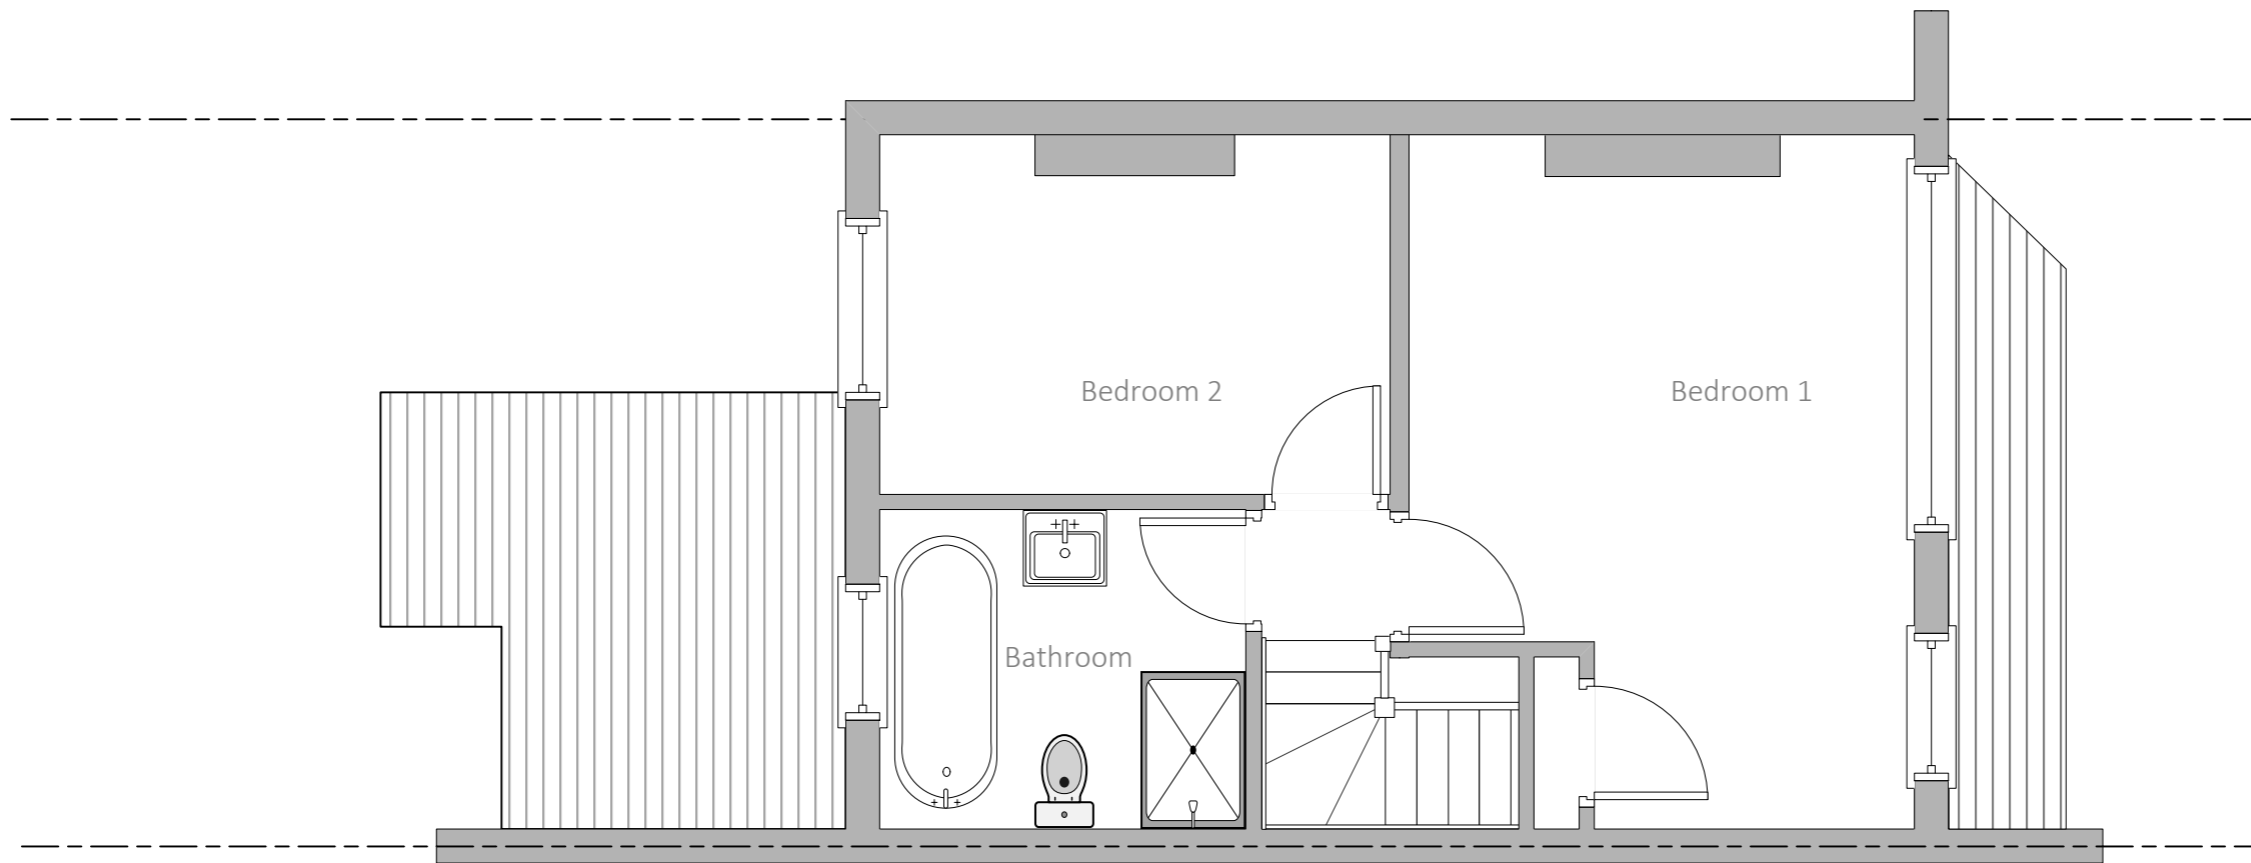

The Garden Studio
13 Creswick Road
London W3 9HG

12 Milton Road
East Sheen
London SW14 8JR

Project No.	SC/467
Scale	1:50 @ A3
Drawn by	SAC
Checked	

Revision	Description

Drawing Title

Existing First Floor Plan

Drawing No.

E105