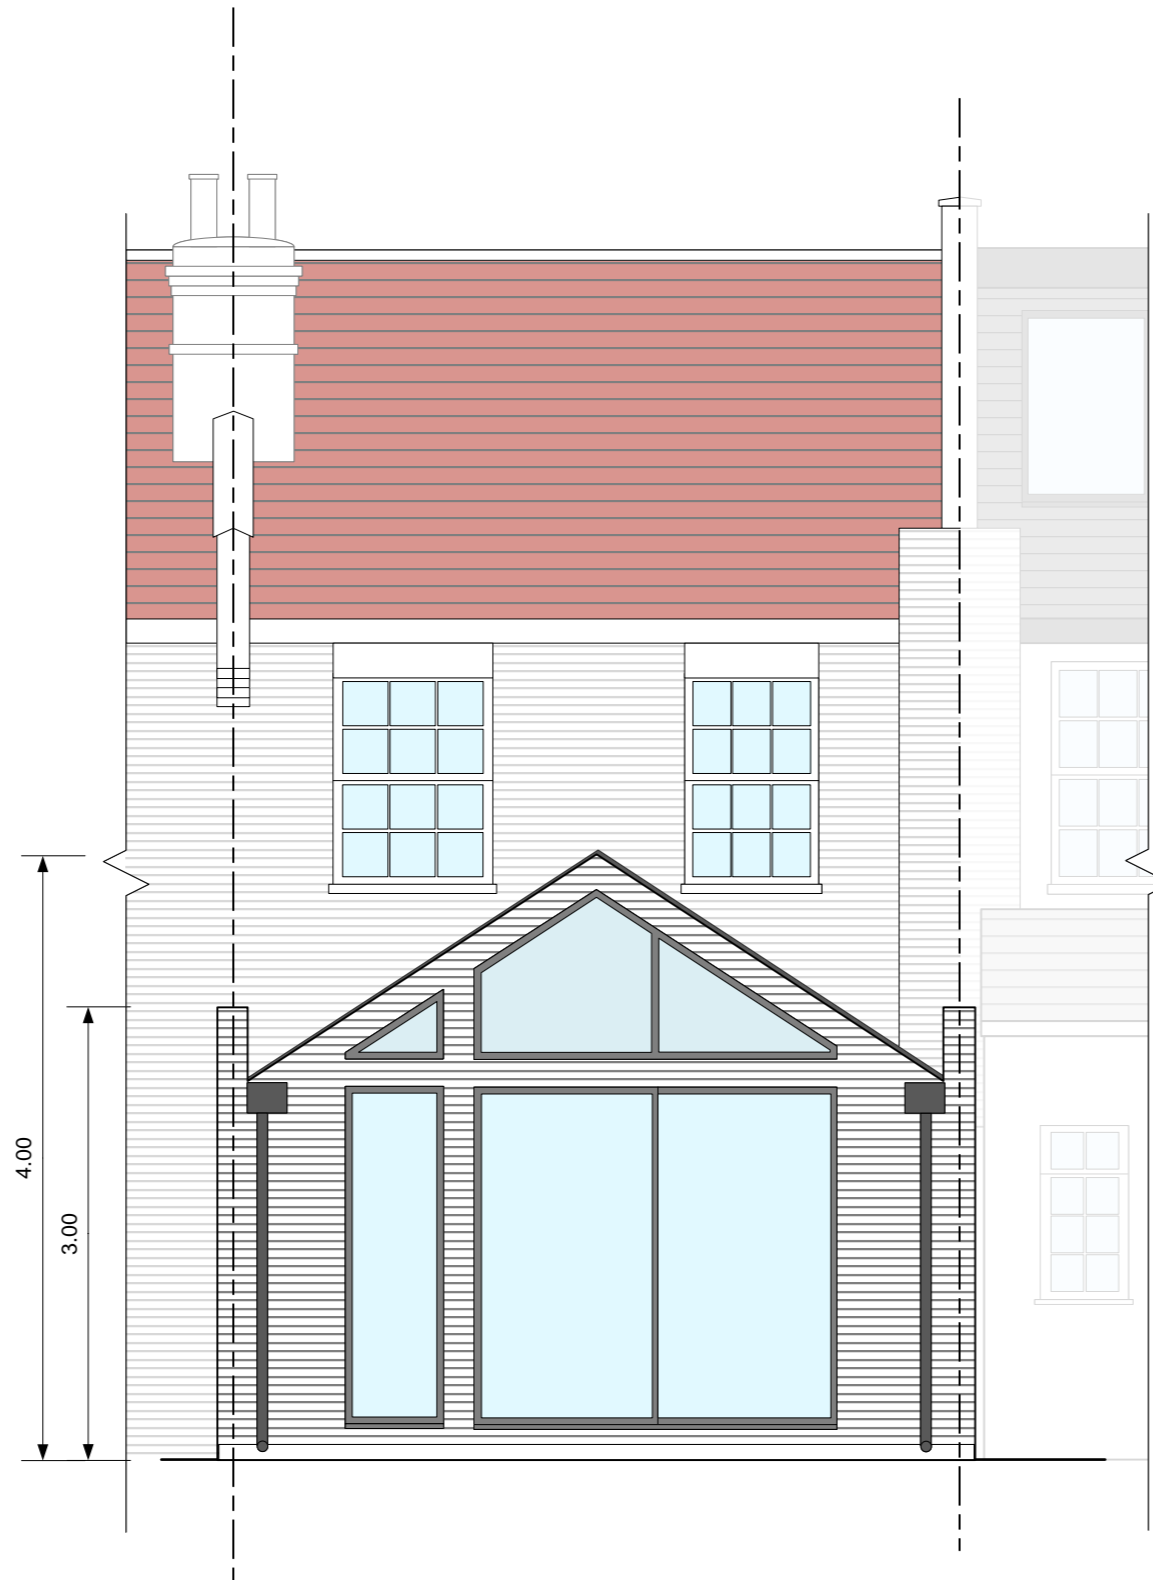

The Garden Studio
 13 Creswick Road
 London W3 9HG

12 Milton Road
 East Sheen
 London SW14 8JR

Project No.	SC/467
Scale	1:50 @ A3
Drawn by	SAC
Checked	

Revision	Description

Drawing Title
 Proposed Rear Elevation

Drawing No.

E107

Walls constructed with yellow stock brick.

Flat roof to be either GRP or EPDM finished dark grey.

Doors to be double glazed powder coated aluminium finished dark grey.