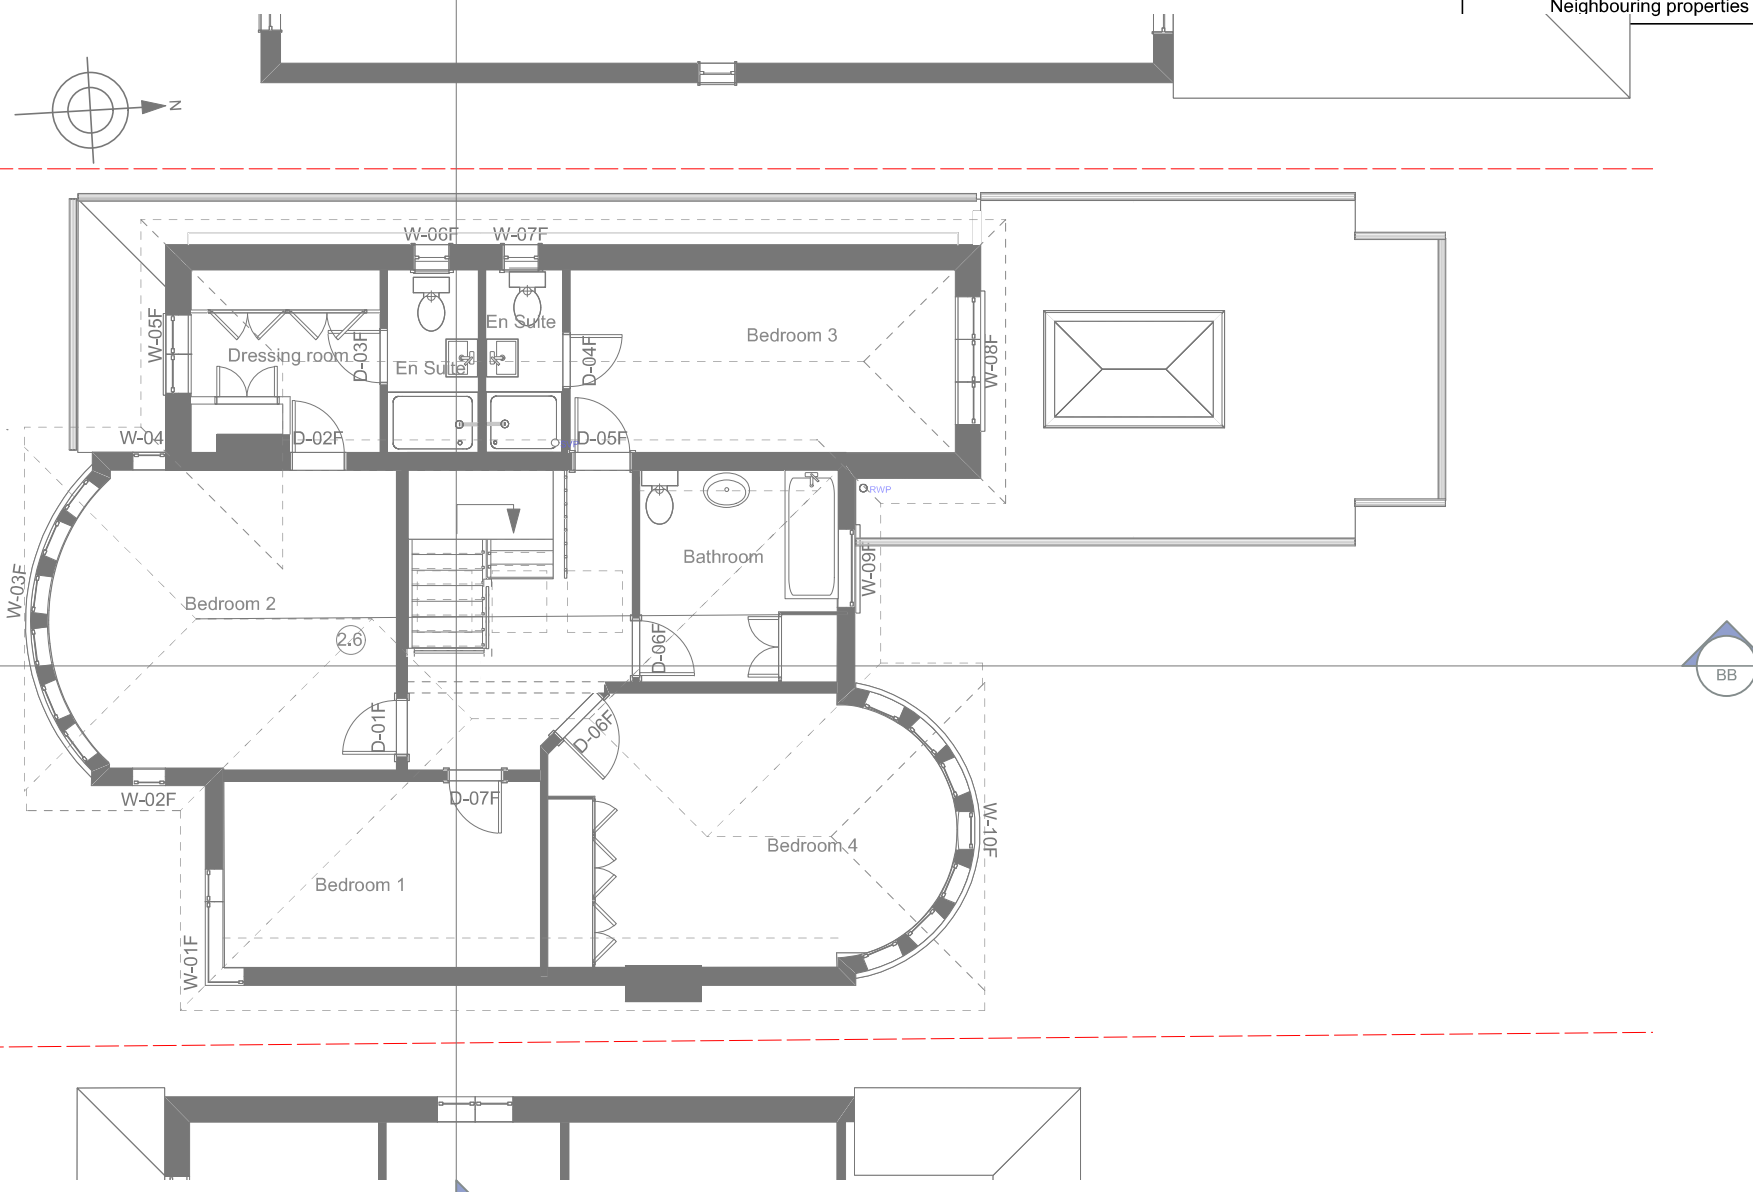

SCALE BAR

GENERAL NOTES: Do not scale from this drawing.
 Dimensions must be checked on site.
 This drawing is copyright of Grainne O'Keeffe Architects.
 This drawing cannot be copied or used in any way without the
 express permission of Grainne O'Keeffe Architects.
 Neighbouring properties not surveyed unless stated

Job No
2024-07

Dwg No Scale
02 1:100

Revisions
 Rev A 050624 Adjusted RLs

Last Edited:
**11/6/24
 9:33:08**

Rev No
A