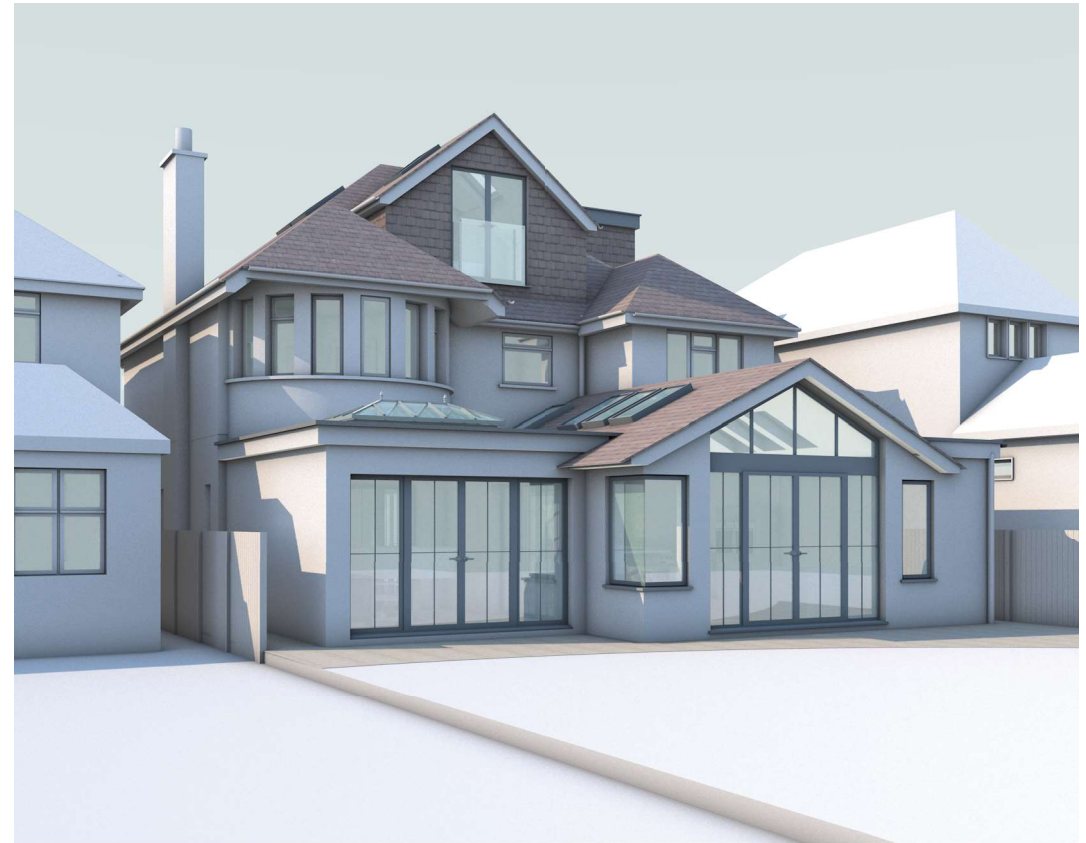

2 3d rear

GRÁINNE O'KEEFFE ARCHITECTS LIMITED

Atrium, 36 Broad Lane, Hampton, TW12 3AZ
020 8941 1061 07976 389970
grainnearch@btopenworld.com
www.gokarchitects.co.uk

Job Name
30 Acacia Road Hampton

Drawing Name
3D Model Proposed

Job No
2024-07

Dwg No Scale
21 N/A

Revisions
Rev A 160724 sidelight to front

Rev No
A

Last Edited:
**16/7/24
11:41:01**