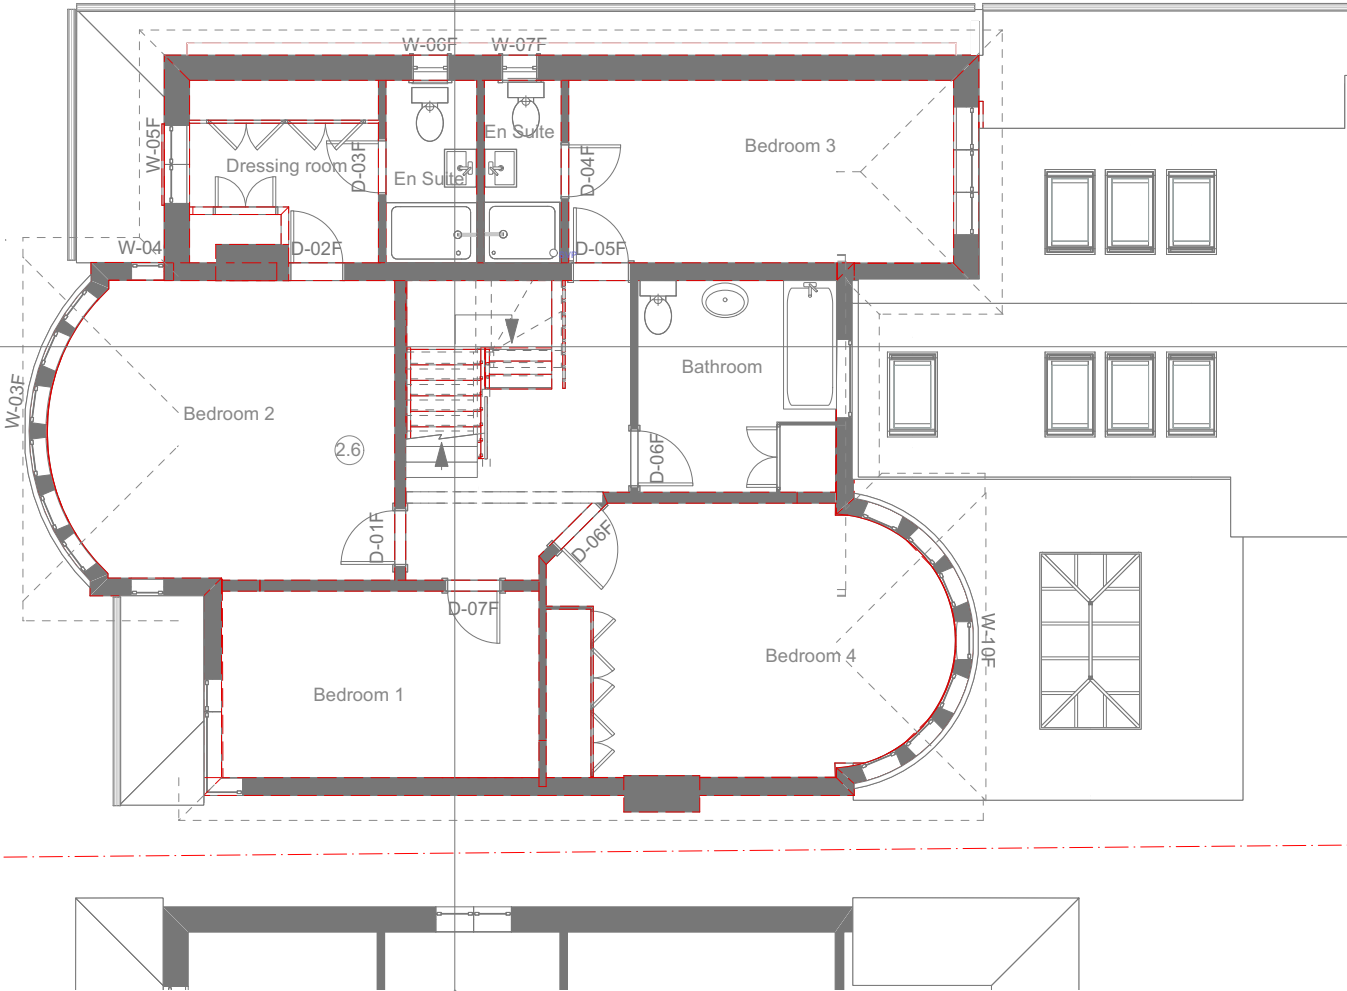

SCALE BAR

GENERAL NOTES: Do not scale from this drawing.  
 Dimensions must be checked on site.  
 This drawing is copyright of Grainne O'Keeffe Architects.  
 This drawing cannot be copied or used in any way without the  
 express permission of Grainne O'Keeffe Architects.  
 Neighbouring properties not surveyed unless stated

Job Name	30 Acacia Road Hampton
Drawing Name	First floor Proposed

Job No	2024-07
Dwg No	13
Scale	1:100

Revisions	Rev No
Last Edited:	16/7/24 11:42:20