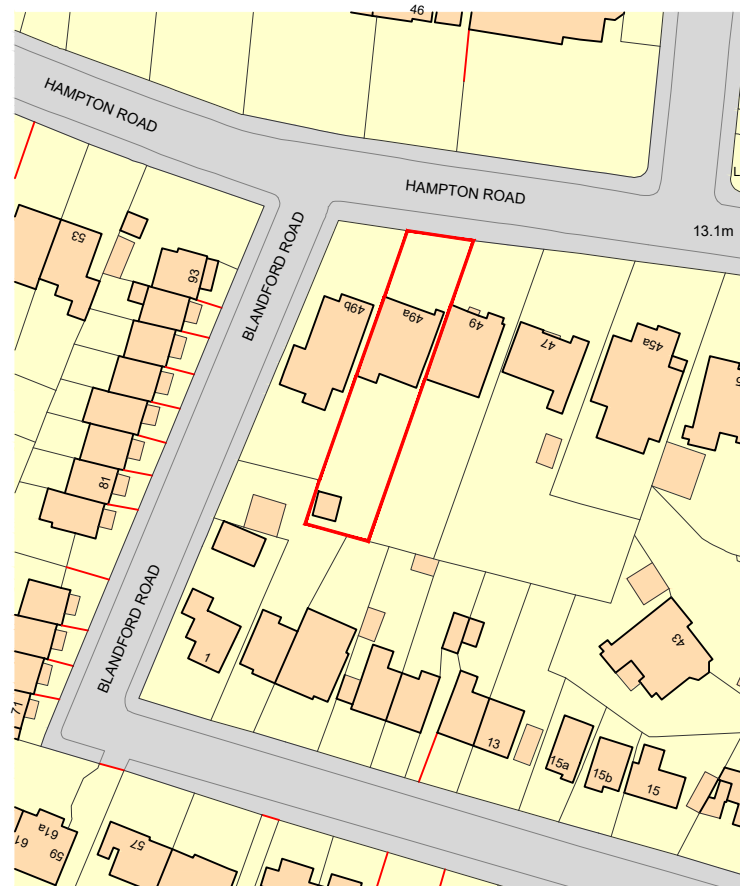

revisions

LOCATION PLAN

SCALE (METERS)
SCALE 1:1250

ALL FIGURED DIMENSIONS TO BE CHECKED ON SITE BY CONTRACTOR BEFORE COMMENCING WORK.
NO DIMENSIONS SCALED FROM THIS DRAWING

GBP ARCHITECTS
 Chartered Architects
 Building & Party Wall Surveyors
 CDM H&S Services
 Sustainability & PassivHaus Consultants

title

LOCATION PLAN

dwg no.

2410/000

scale 1:1250 @ A3 date July 2024