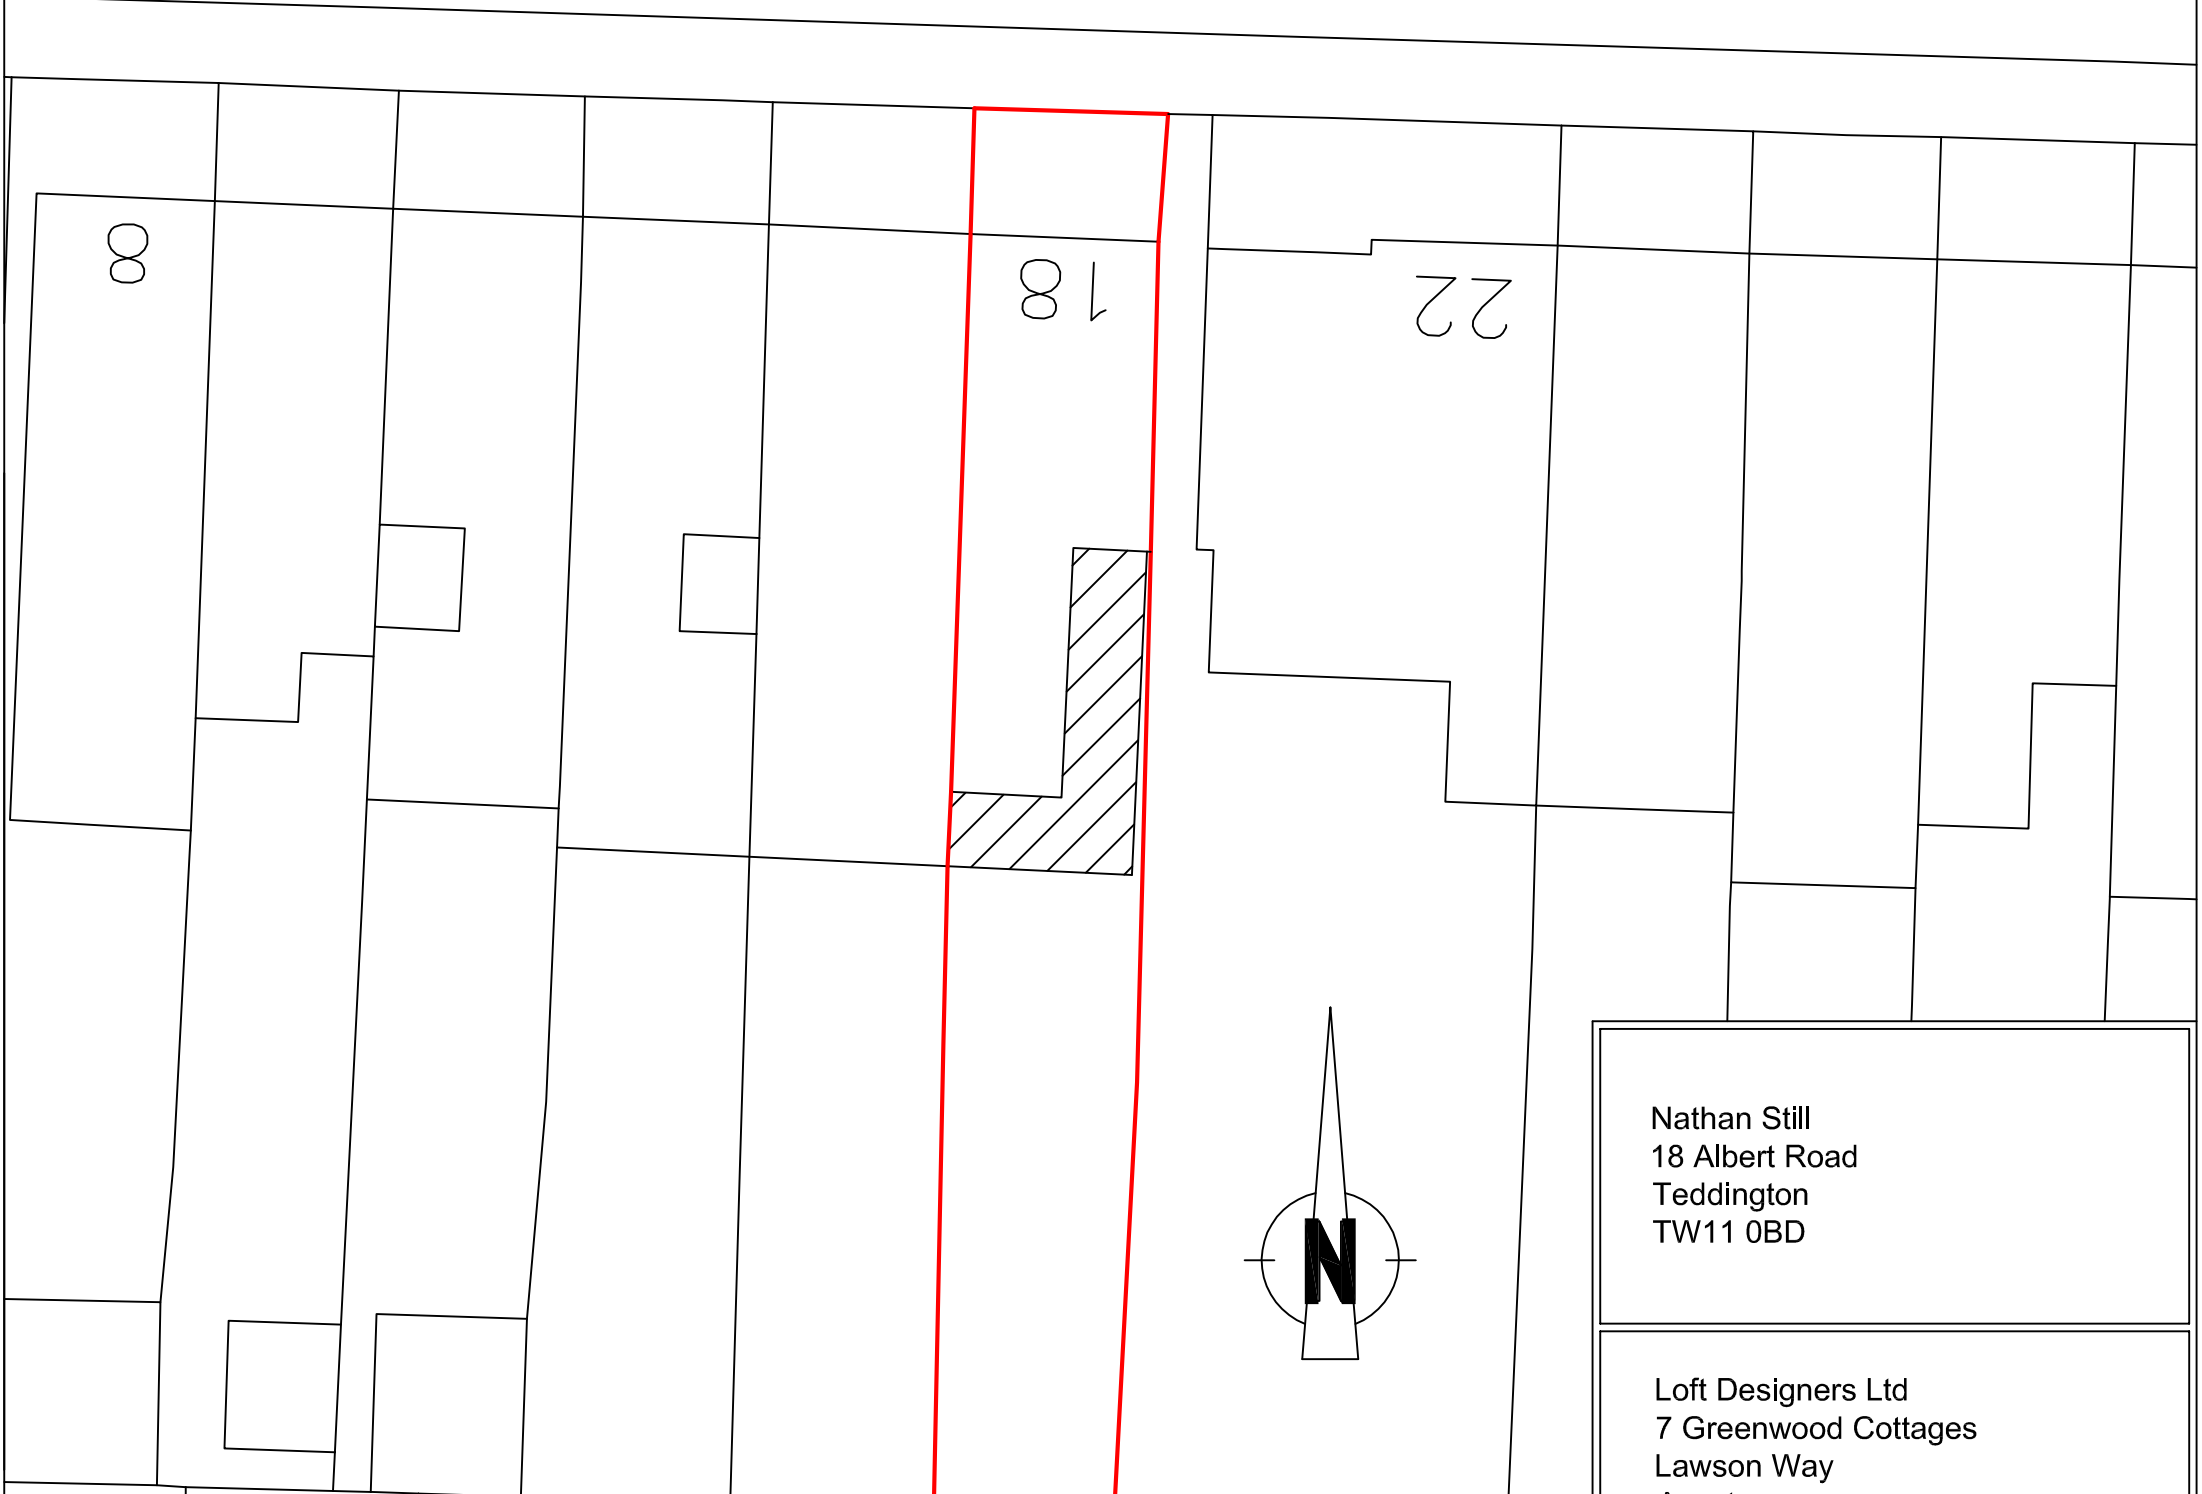

ALBERT ROAD

Nathan Still
18 Albert Road
Teddington
TW11 0BD

Loft Designers Ltd
7 Greenwood Cottages
Lawson Way
Ascot
SL5 0LL

Date July 2024

Scale 1:200 @ A3

Drawn by MBS

Drawing Number 2410-3