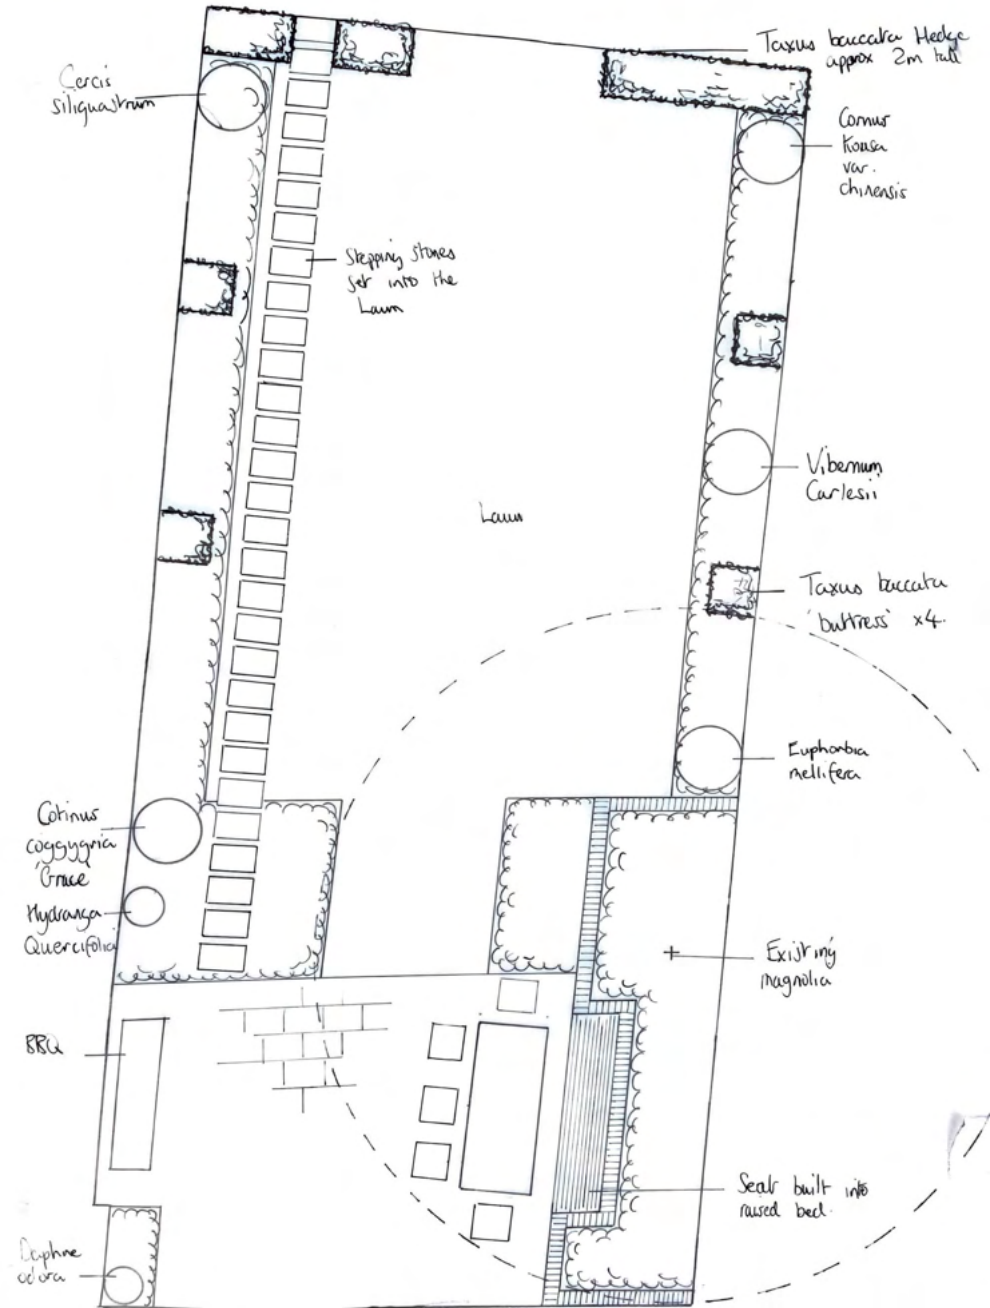

34 Nassau Road

Spring 2024

Beeching & Co Landscapes

Pool & Back Planting

34 Nassau Road.

Front Paving & Lawn

34 Nassau Road.

Main Planting plan

Bed 1 Raised right bed cont.

heuchera villosa
'autumn bride'

hakonechloa macra

brunnera macrophylla jack frost

smilacina racemosa

lunaria rediviva

liriope muscari

Bed 2 Left Boundary House