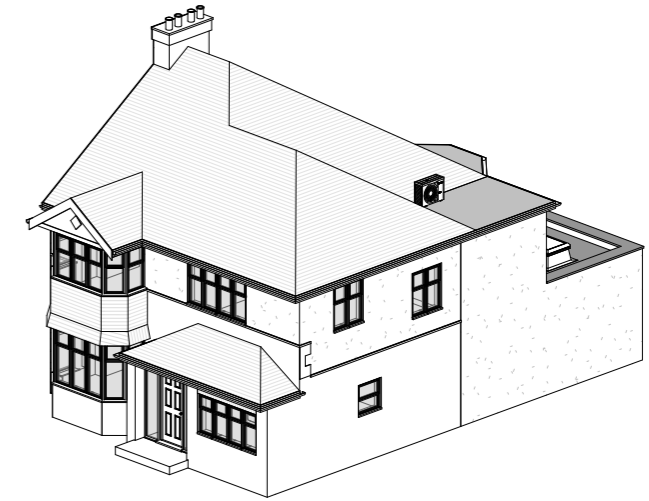

Site Plan

3D View 1

3D View 2

FLUENT
ARCHITECTURAL DESIGN SERVICES
TEL: 0800 043 8838
E-MAIL: INFO@FLUENT-ADS.CO.UK
WEB: FLUENT-ADS.CO.UK

28 Coval Gardens. East Sheen

Proposed Site Plan and 3D Views

Scale @ A3
1 : 200

Date
12.04.2024

Drawn by
MV

Drawing number
P.M.400

Project number
2272

Rev

Key:

- Existing
- Proposed
- SVP
- Boundary line
- Overhead
- Existing drainage
- Proposed drainage

No.	Description	Date
	First draft	03.07.2024