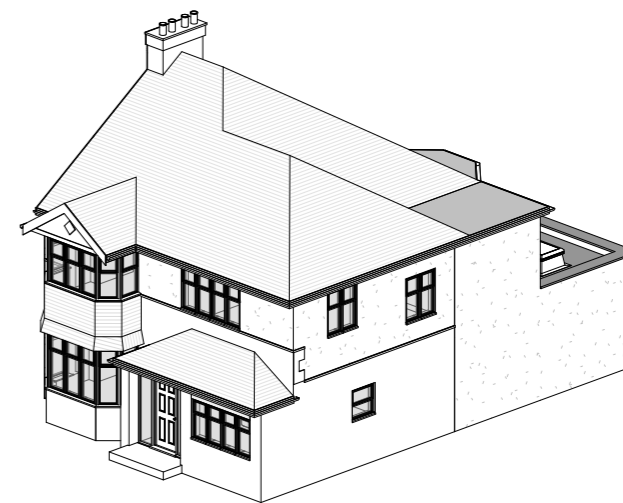

Site Plan

3D View 1

3D View 2

**FLUENT**  
ARCHITECTURAL DESIGN SERVICES  
TEL: 0800 043 8838  
E-MAIL: INFO@FLUENT-ADS.CO.UK  
WEB: FLUENT-ADS.CO.UK

28 Coval Gardens. East Sheen

Existing Site Plan and 3D Views

Scale @ A3  
1 : 200

Date  
12.04.2024

Drawn by  
MV

Drawing number  
P.M.100

Project number  
2272

Rev

Key:

- Existing
- Proposed
- SVP
- Boundary line
- Existing drainage
- Proposed drainage
- Overhead