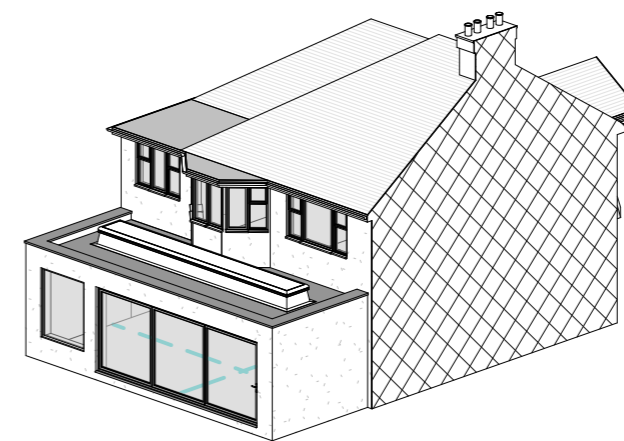

Site Plan

3D View 1

3D View 2

**FLUENT**  
ARCHITECTURAL DESIGN SERVICES  
TEL: 0800 043 8838  
E-MAIL: INFO@FLUENT-ADS.CO.UK  
WEB: FLUENT-ADS.CO.UK

28 Coval Gardens. East Sheen

Existing Site Plan and 3D Views

Scale @ A3  
1 : 200

Date  
12.04.2024

Drawn by  
MV

Drawing number  
P.M.100

Project number  
2272

Rev

Key:

- Existing
- Proposed
- SVP
- Boundary line
- Existing drainage
- Proposed drainage
- Overhead