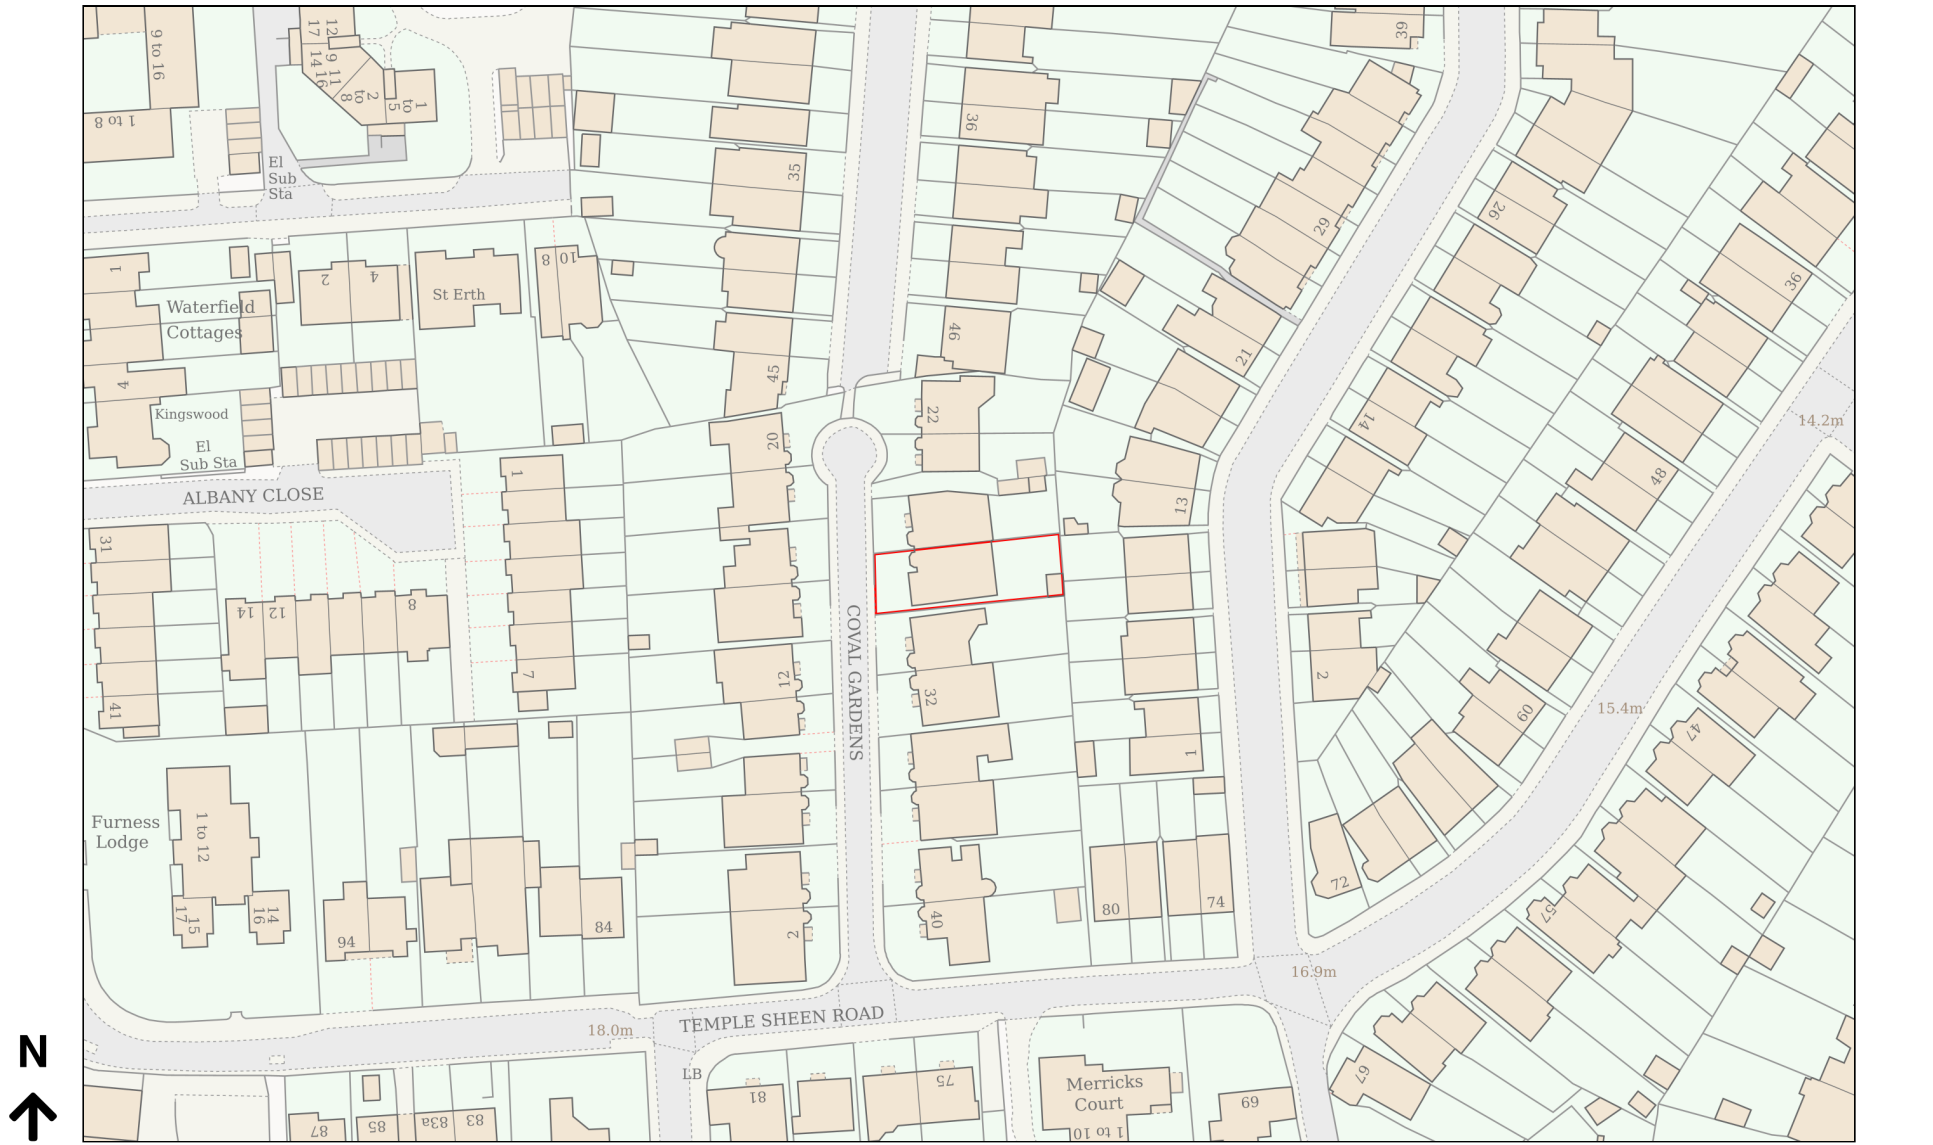

Location Plan

Site Address: 28, Coval Gardens, East Sheen, London, SW14 7DG

Date Produced: 19-Jul-2024

Scale: 1:1250 @A4

Planning Portal Reference: PP-13194012v1