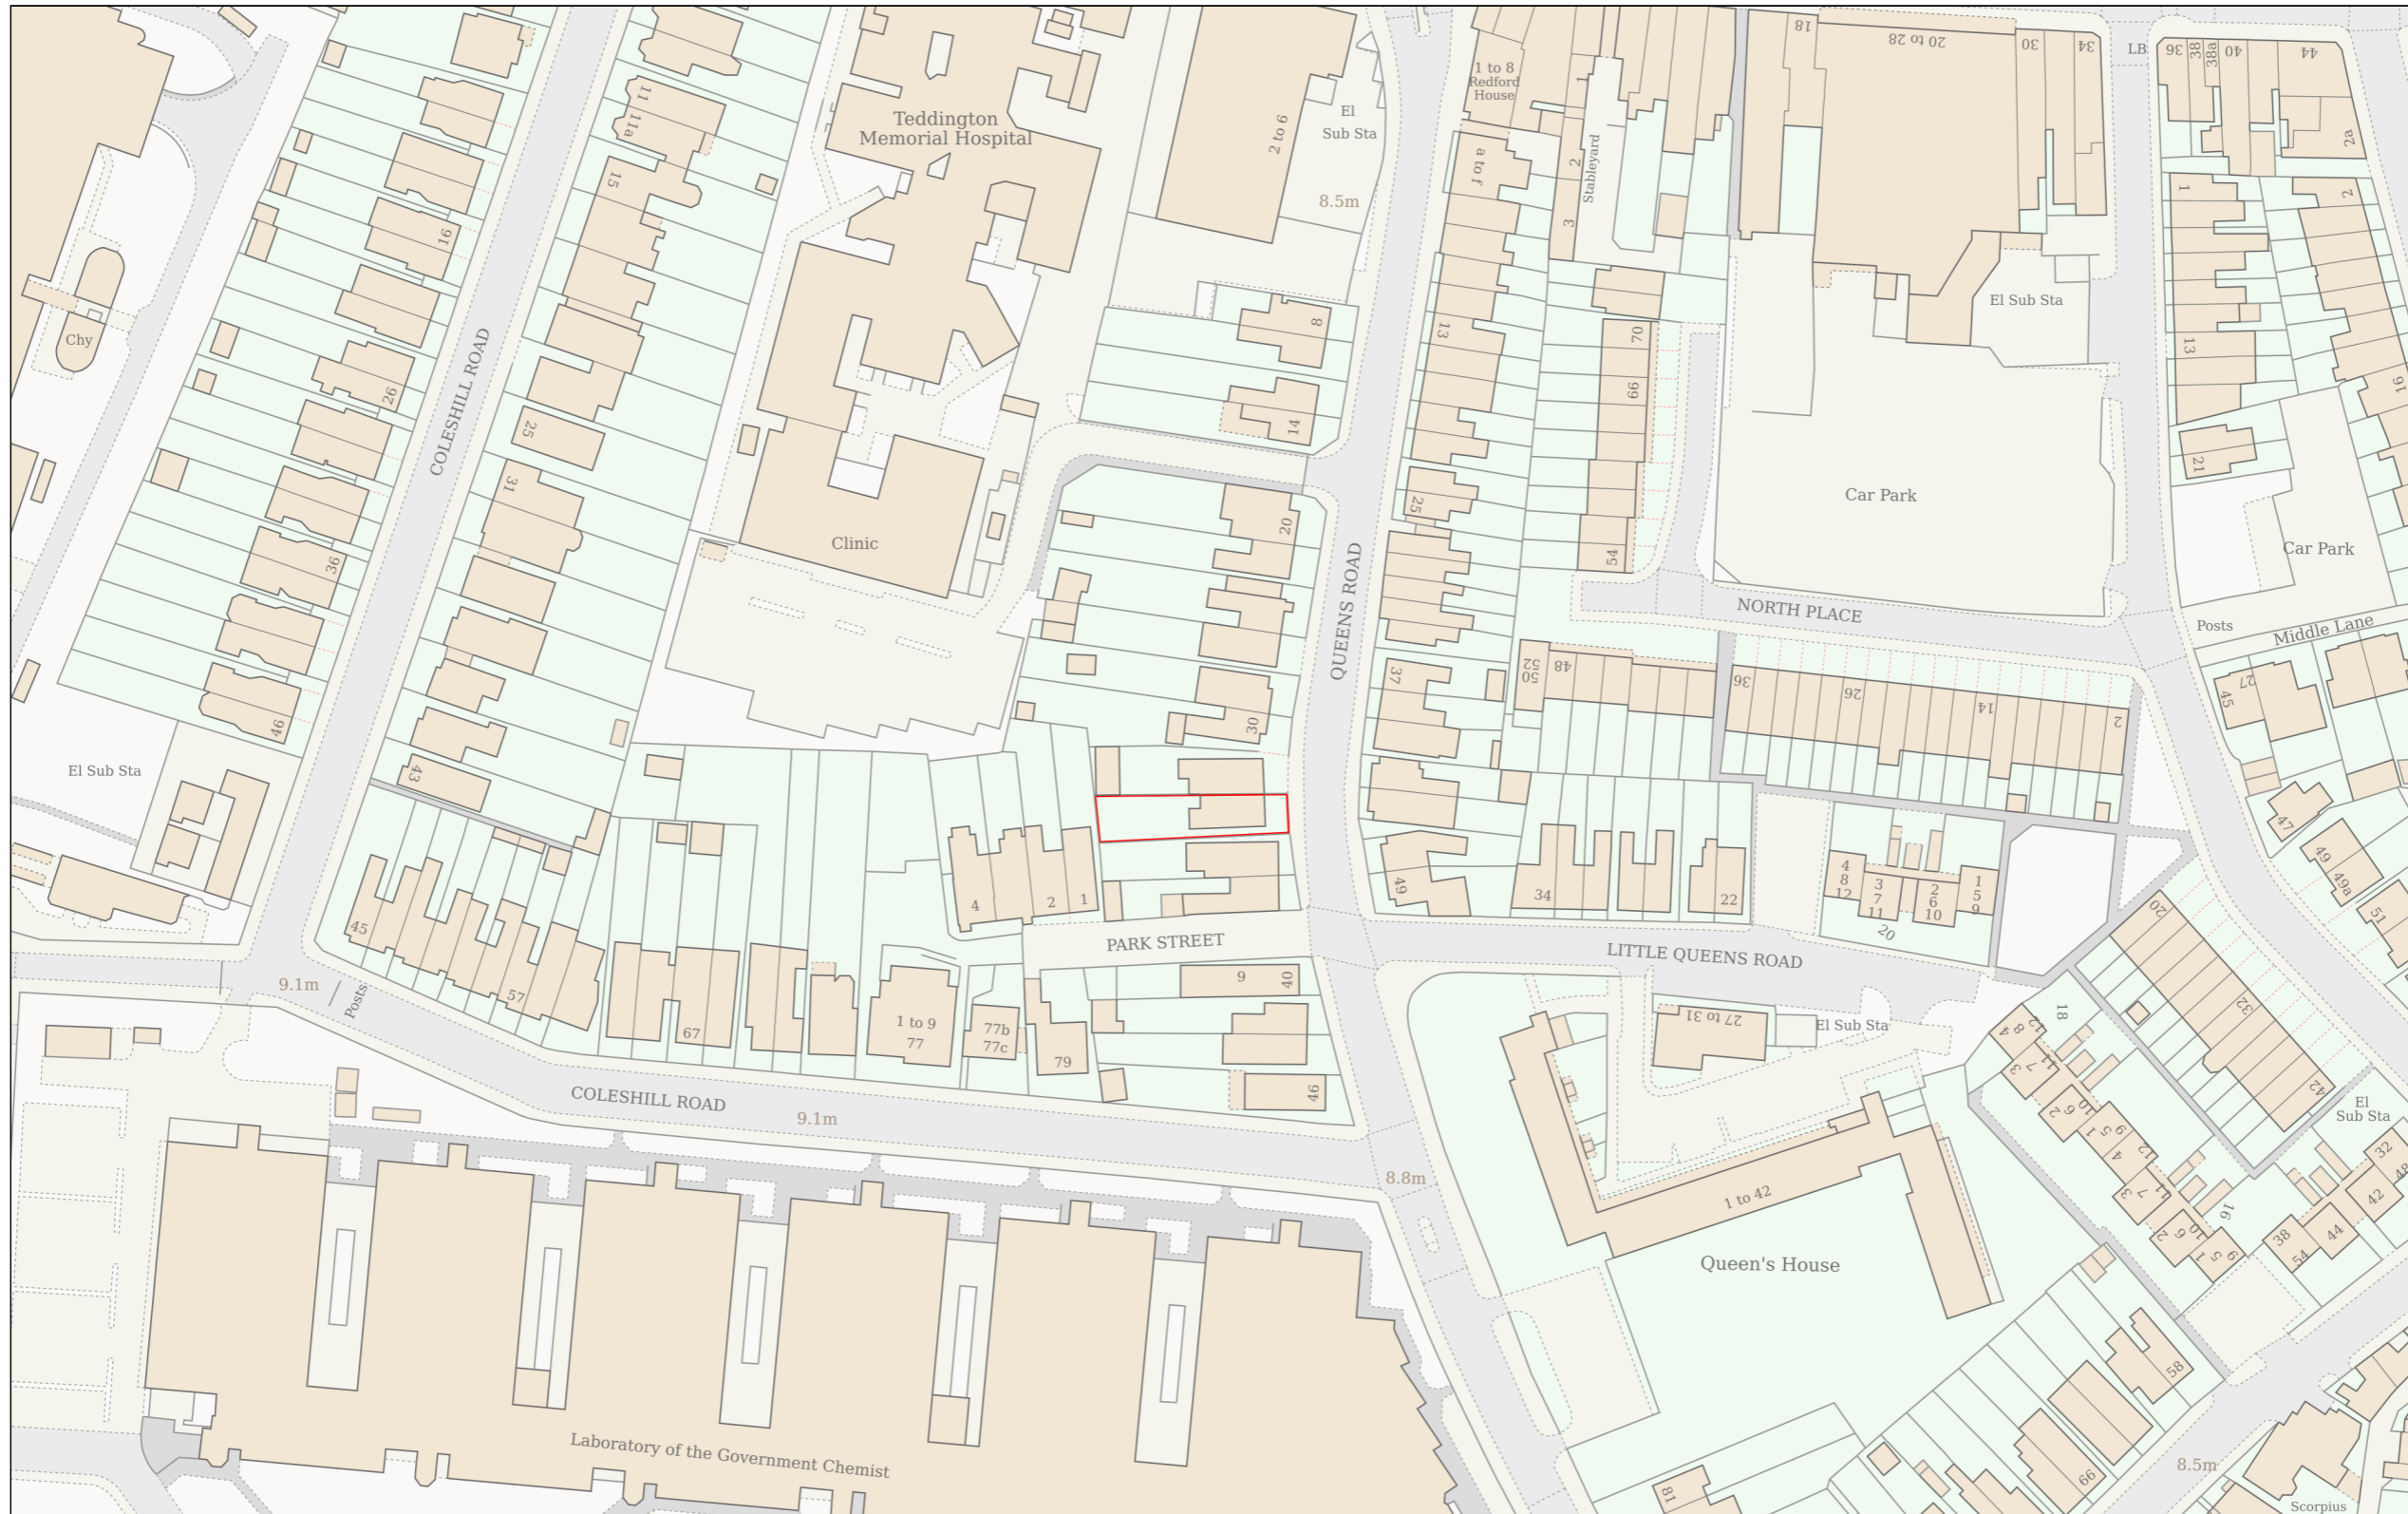

Date Produced: 22-Jul-2024

Scale: 1:1250 @A3

Planning Portal Reference: PP-13256900v1