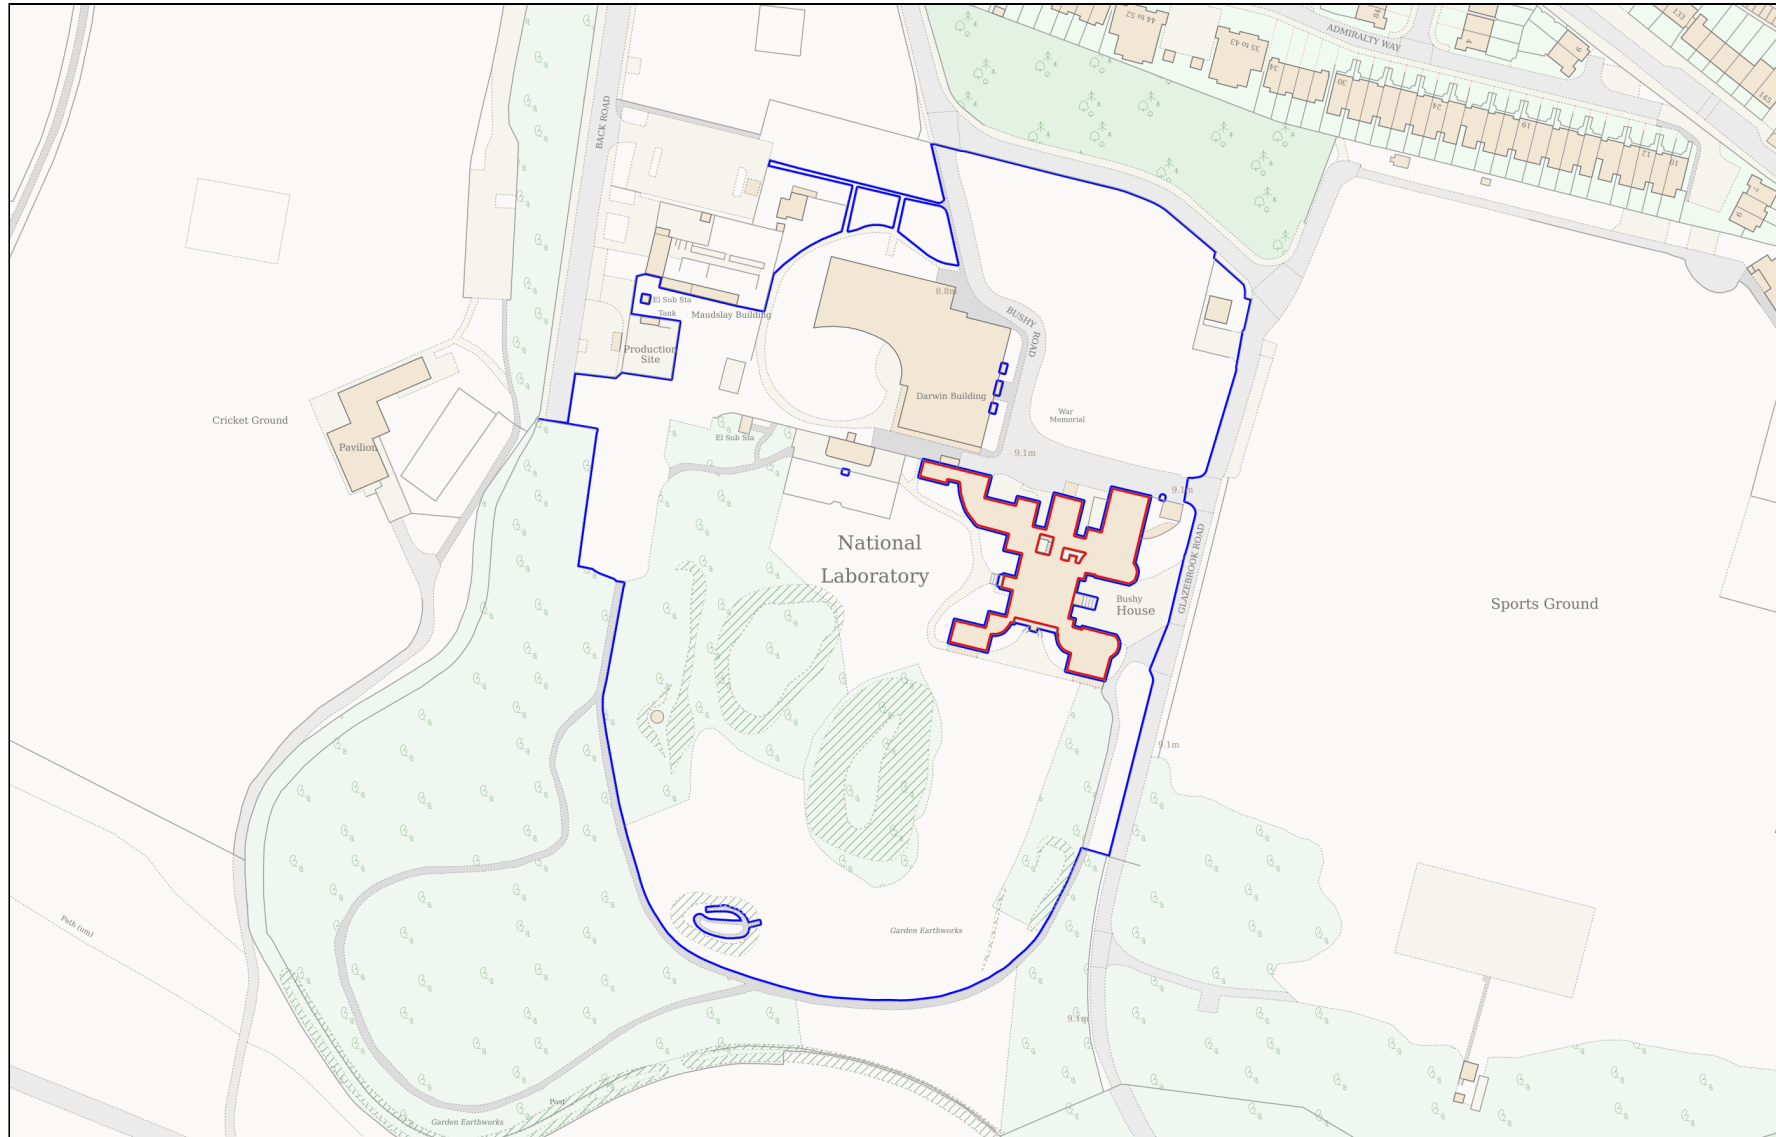

# Location Plan

Site Address: The Nmo, National Physical Laboratory, Hampton Road, Teddington, TW11 0LW

Date Produced: 22-Jul-2024

Scale: 1:2500 @A4

Planning Portal Reference: PP-13267275v1