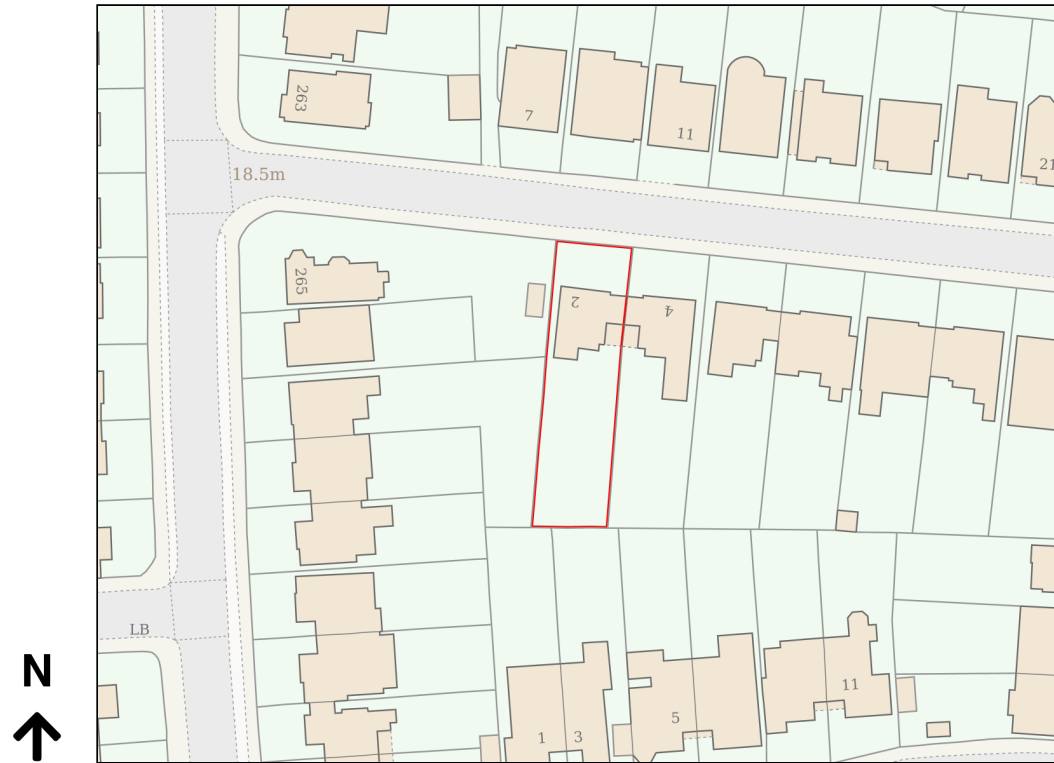

Location Plan

Site Address: 2, Stonehill Road, East Sheen, London, SW14 8RW

Date Produced: 22-Jul-2024

Scale: 1:1250 @A4

Planning Portal Reference: PP-13268484v1