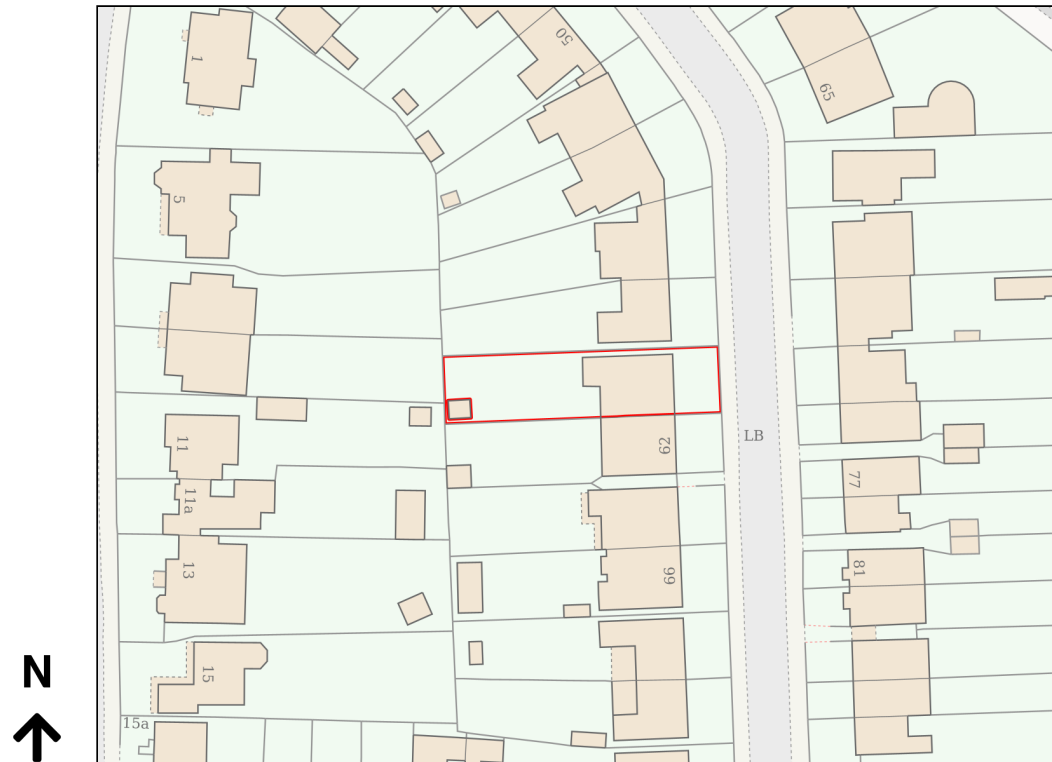

Location Plan

Site Address: 60, Clarence Road, Teddington, TW11 0BW

Date Produced: 22-Jul-2024

Scale: 1:1250 @A4

Planning Portal Reference: PP-13242200v2