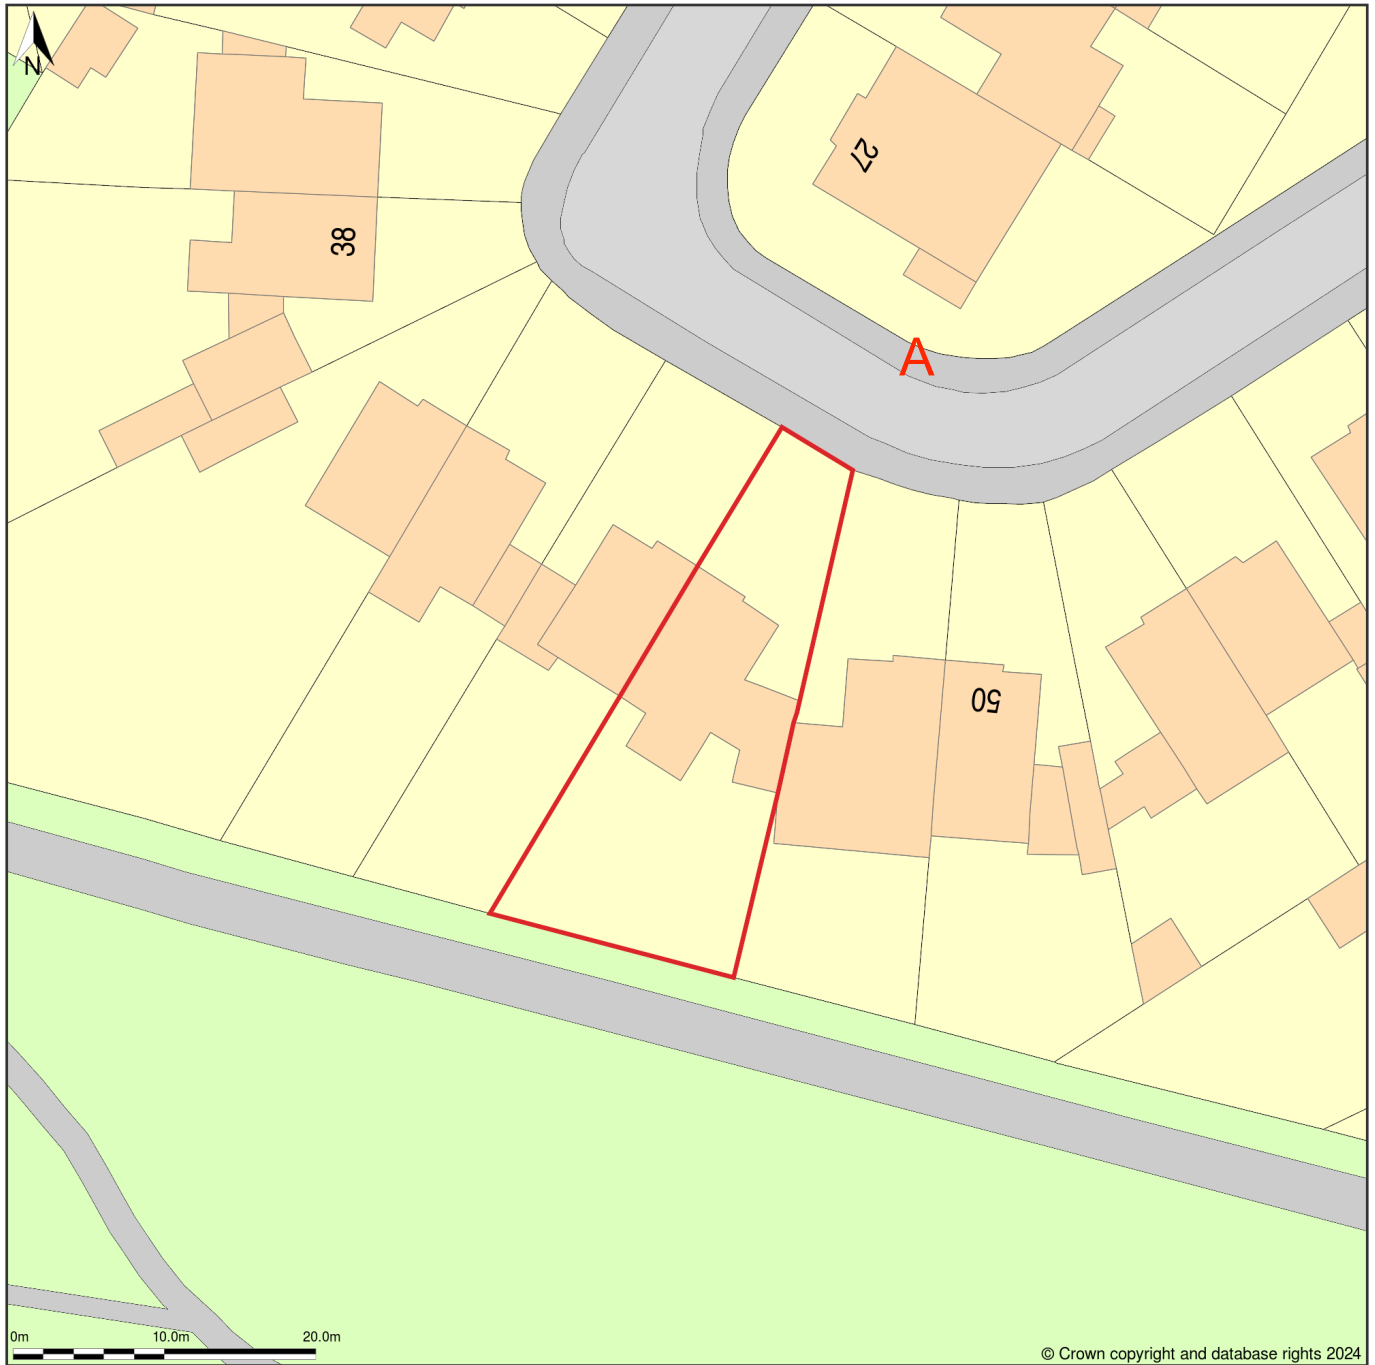

46, Woodlawn Crescent, Twickenham, Richmond Upon Thames, TW2 6BD

Site Plan (also called a Block Plan) shows area bounded by: 513490.96, 172741.99, 513580.96, 172831.99 (at a scale of 1:500), OSGridRef: TQ13537278. The representation of a road, track or path is no evidence of a right of way. The representation of features as lines is no evidence of a property boundary.

Produced on 14th Mar 2024 from the Ordnance Survey National Geographic Database and incorporating surveyed revision available at this date. Reproduction in whole or part is prohibited without the prior permission of Ordnance Survey. © Crown copyright 2024. Supplied by www.buyaplan.co.uk a licensed Ordnance Survey partner (100053143). Unique plan reference: #00886204-0B7E59.