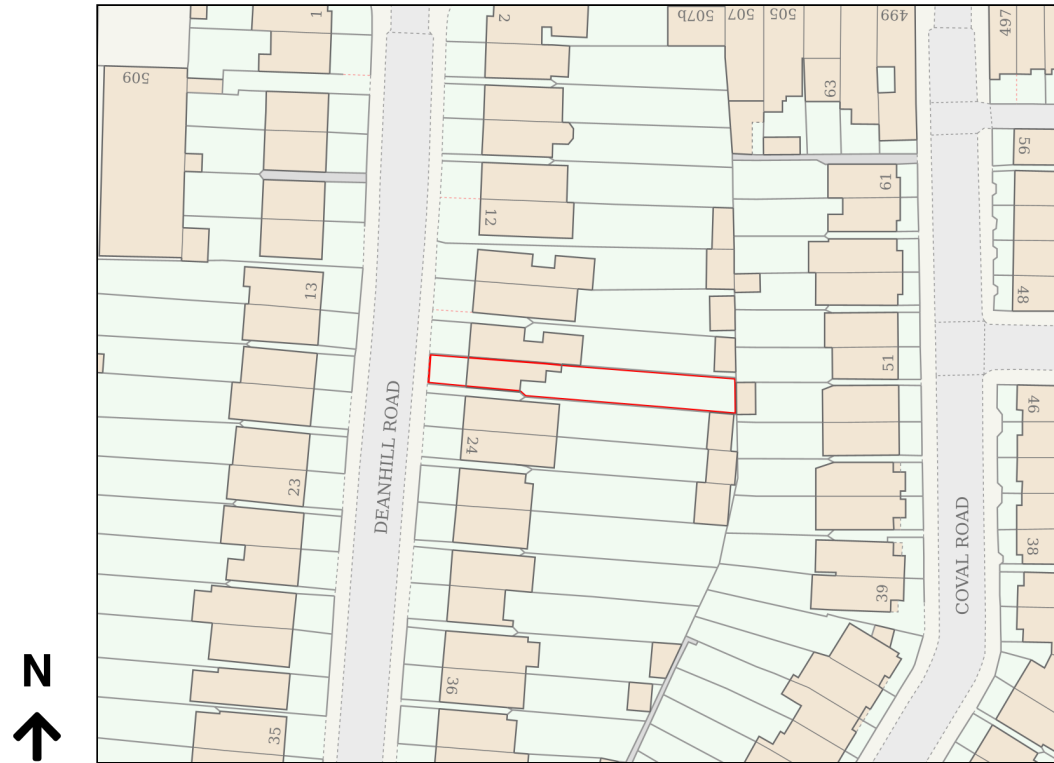

Location Plan

Site Address: 20, Deanhill Road, East Sheen, London, SW14 7DF

Date Produced: 24-Jul-2024

Scale: 1:1250 @A4

Planning Portal Reference: PP-13269992v1