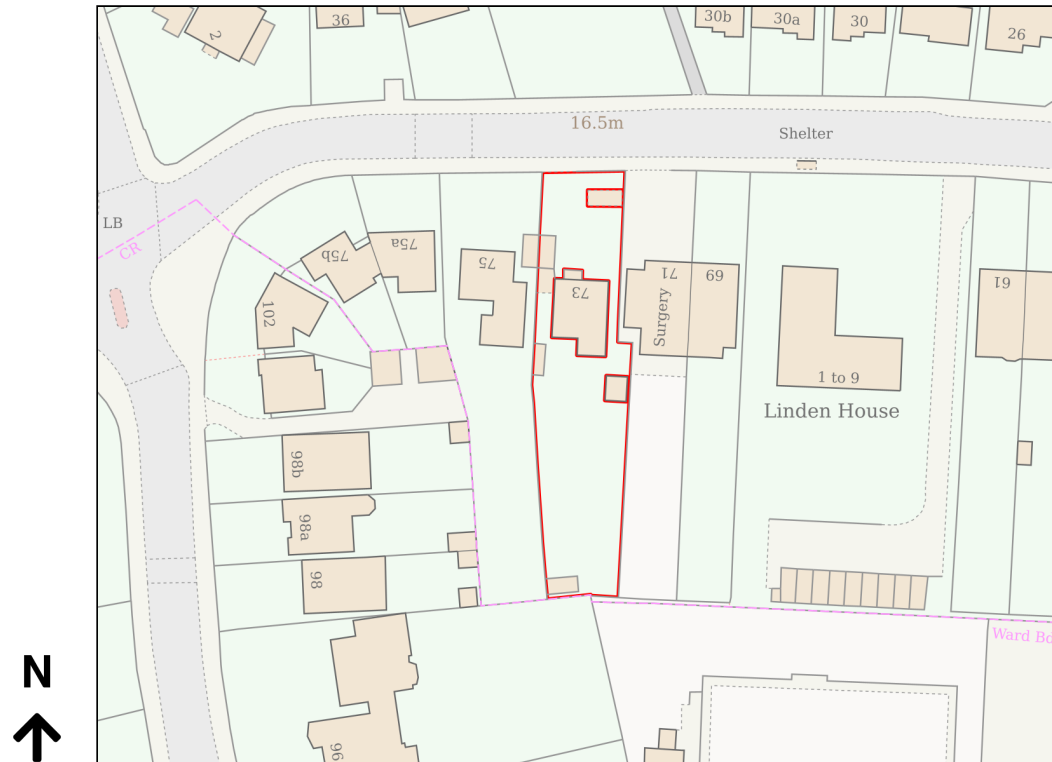

Location Plan

Site Address: 73, Broad Lane, Hampton, TW12 3AX

Date Produced: 25-Jul-2024

Scale: 1:1250 @A4

Planning Portal Reference: PP-13277163v1